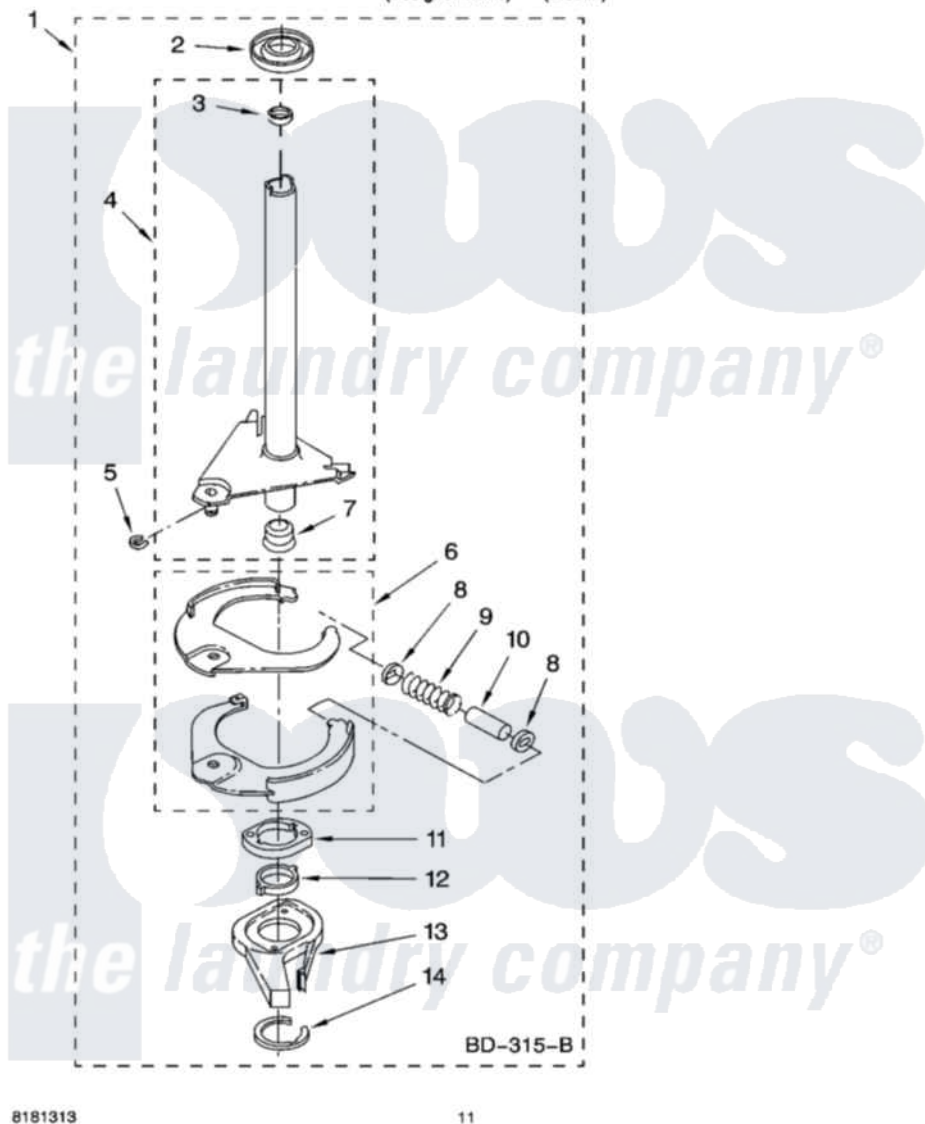

Whirlpool 7MWT96500ST0 07 - BRAKE AND DRIVE TUBE PARTS

BRAKE AND DRIVE TUBE PARTS

For Model: 7MWT96500SQ0, 7MWT96500ST0
(Designer White) (Biscuit)

8181313

11

Whirlpool Residential Whirlpool 7MWT96500ST0 Washer Parts Parts Diagram 07 - BRAKE AND DRIVE TUBE PARTS

[Click on the part number to view part](#)

Item	Original Part Number	Replaced By	Status	Part Description
1	388952	285792		Basketdrive
2	62658			Ring, Thrust
3	356427			Seal, Spin Pinion
4	64027	64208		Tube-Spin
5	64035	W10083190		Ring, Retaining
6	64232	285438		Shoe-Brake
7	62703	8546462		"T" Bearing, Spin Tube
8	3353956	285658		Sleeve
9	387806		Not Available	Spring, Brake
10	3355360	285658		Sleeve
11	661516	8546461		Cam, Brake Release
12	63022			Sleeve, Cam
13	64194	285790		Lining
14	90368	W10083200		Ring, Retaining
"	BLANK		Not Available	Following Parts Not Illustrated
"	285208			Lubricant