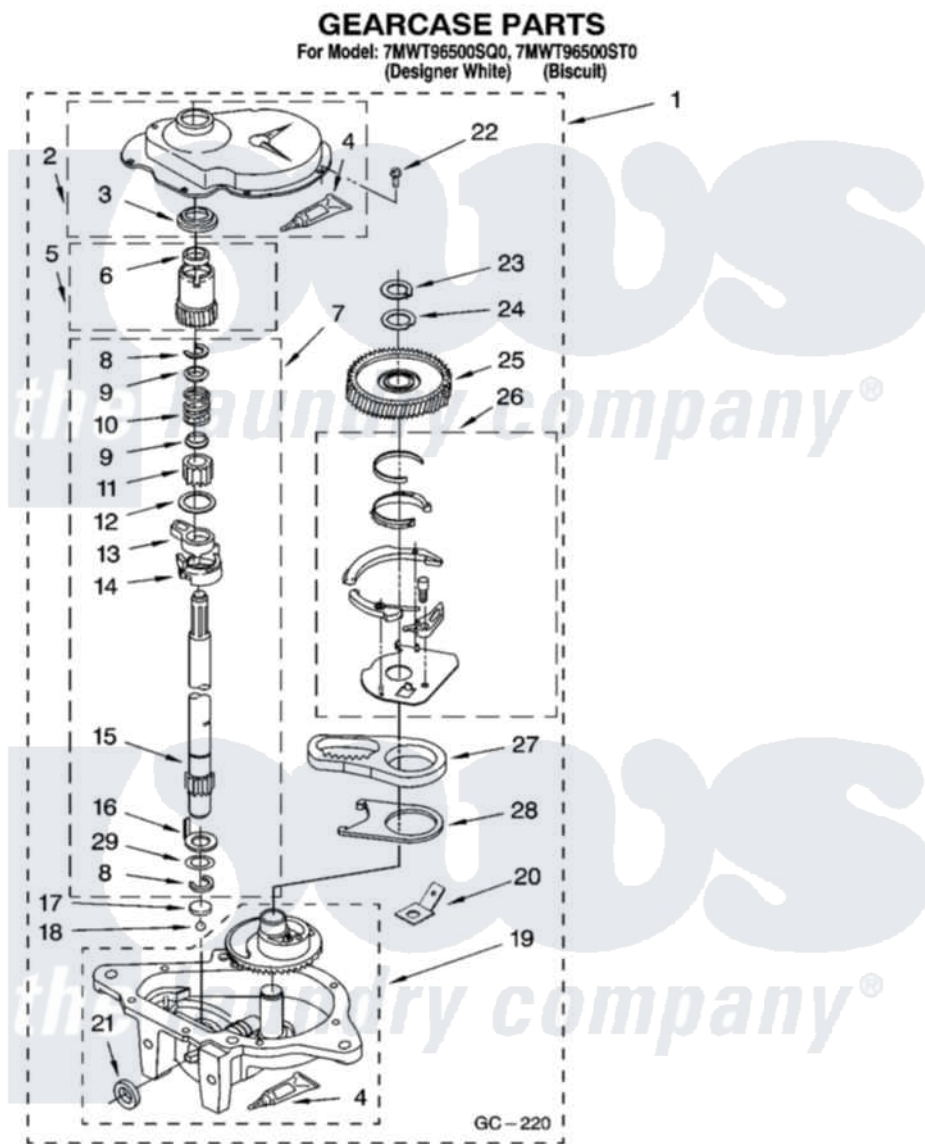

**Whirlpool 7MWT96500ST0 08 - GEARCASE PARTS, OPTIONAL PARTS
(NOT INCLUDED)**

12

8181313

Whirlpool Residential Whirlpool 7MWT96500ST0 Washer Parts Parts Diagram 08 - GEARCASE PARTS, OPTIONAL PARTS (NOT INCLUDED)

Click on the part number to view part

Item	Original Part Number	Replaced By	Status	Part Description
1	8532118	3360629		Gearcase
2	285202			Cover, Gearcase
3	3349985			Seal, Gearcase Cover
4	285195			Sealer Sealer, Gasket
5	63320	285362		Gear and Pinion
6	356427			Seal, Spin Pinion
7	389387			Shaft, Agitator
8	90369		Not Available	Ring, Retaining (2)
9	62677			Retainer, Spring
10	62676			Spring, Agitator
11	63273	285509		Shaft, Agitator
12	62619			Washer, Agitator Gear
13	62580	285206		Cam-Agitator
14	62581	285206		Cam-Agitator
15	285509			Shaft, Agitator

16	62618		Washer, Cam Thrust
17	16018	285205	Bearing
18	85529	285205	Bearing
19	389230	285515	Gearcase
20	3949116	Not Available	BLOCK TAB, TERMINAL
21	285352		Seal Kit, Thrust Plug
22	3351614		Screw, Gearcase Cover Mounting
23	3362552	285765	Ring-Retrn
24	285735	285766	Washer Kit, Thrust
25	62570	285362	Gear and Pinon
26	388253	999516	Shelf-Glas
27	3349296	8546456	Rack, Connecting
28	62621		Actuator, Shift
29	388815		Washer, Intermediate 1 3976263 Miscellaneous Parts Bag 2 3976300 Washer, Inlet Hose 3 3366913 Clamp, Hose
	72017		Paint, Touch-Up
"	350938		Paint, Pressurized Spray B
"	350930		Paint, Pressurized Spray B
"	799344		Paint, Touch-Up)
"	BLANK	Not Available	OIL
"	350572		Oil
"	BLANK	Not Available	LUBRICANT
"	285208		Lubricant
"	BLANK	Not Available	SEALER
"	285195		Sealer Sealer, Gasket
"	BLANK	Not Available	ACCESSORY PARTS
"	367031		Water System Parts
"	285320		Water System Parts