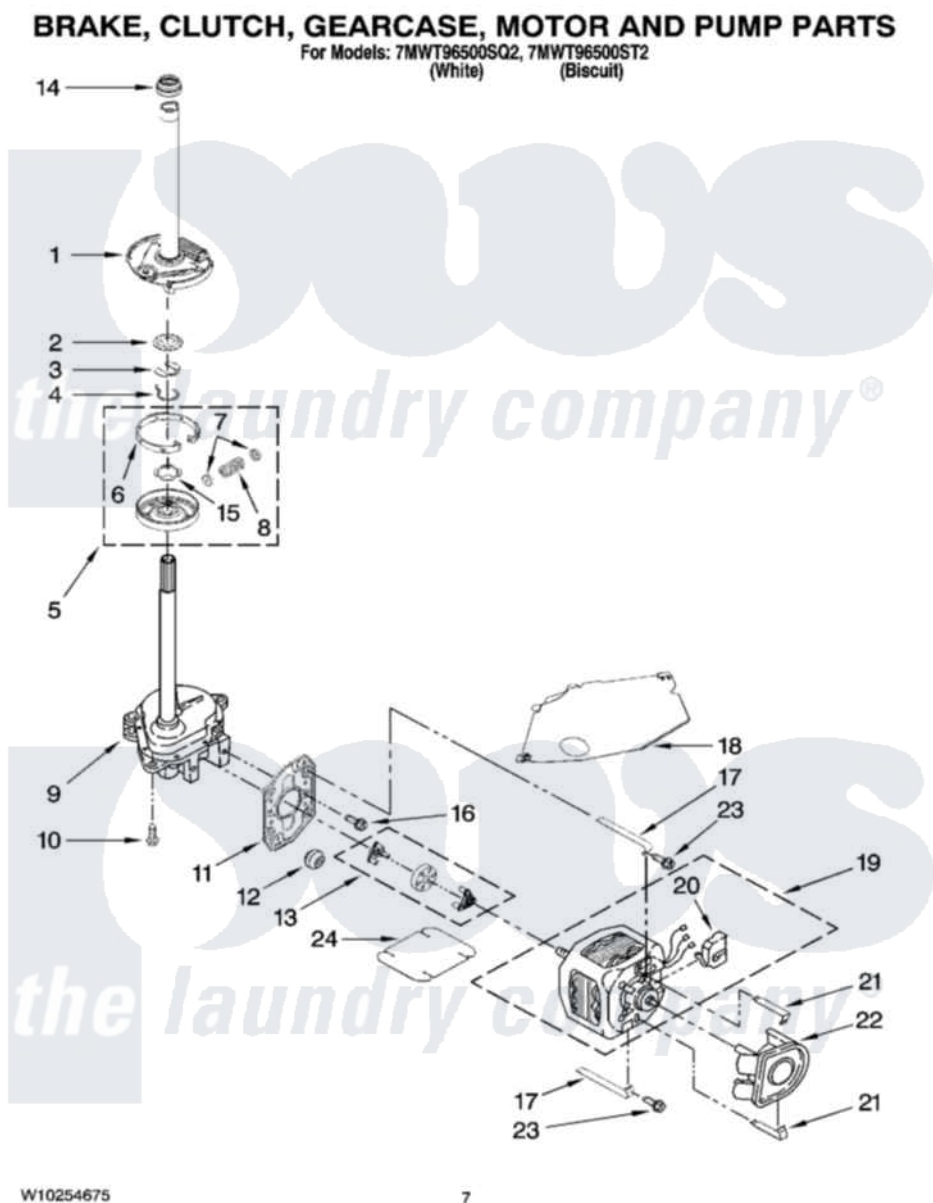

Whirlpool 7MWT96500ST2 04 - BRAKE, CLUTCH, GEARCASE, MOTOR AND PUMP PARTS

Whirlpool [Residential Whirlpool 7MWT96500ST2 Washer Parts](#) Parts Diagram 04 - BRAKE, CLUTCH, GEARCASE, MOTOR AND PUMP PARTS
Click on the part number to view part

Item	Original Part Number	Replaced By	Status	Part Description
1	388952	285792		Basketdrive
2	63292			Washer, Spin Tube Thrust
3	62697	W10080230		Ring, Spin Tube Support
4	63283	285353		Ring
5	3951311	285785		Clutch
6	3951308	285790		Lining
7	62646			Cap, Clutch Spring
8	3946792			Spring And Damper Assembly
9	8532118	3360629		Gearcase
10	3357334	3400516		Screw Anti-Rattle
11	62611			Plate, Motor Mount To Gearcase
12	62691			Grommet, Motor
13	3364003	285753A		Coupling
14	8577374			Seal, Centerpost

15	3355454		Clip, Main Drive
16	3400516		Screw Anti-Rattle
17	W10086010		Retainer, Motor
18	3362089		Shield, Tub To Motor
19	8577157	661600	Motor, Main Drive
20	3952056		Switch, Main Drive Motor
21	8546127		Retainer, Pump
22	3363394		Pump
23	3387485	273556	Screw, 10-16 X 5/8
24	3946532		Shield, Motor