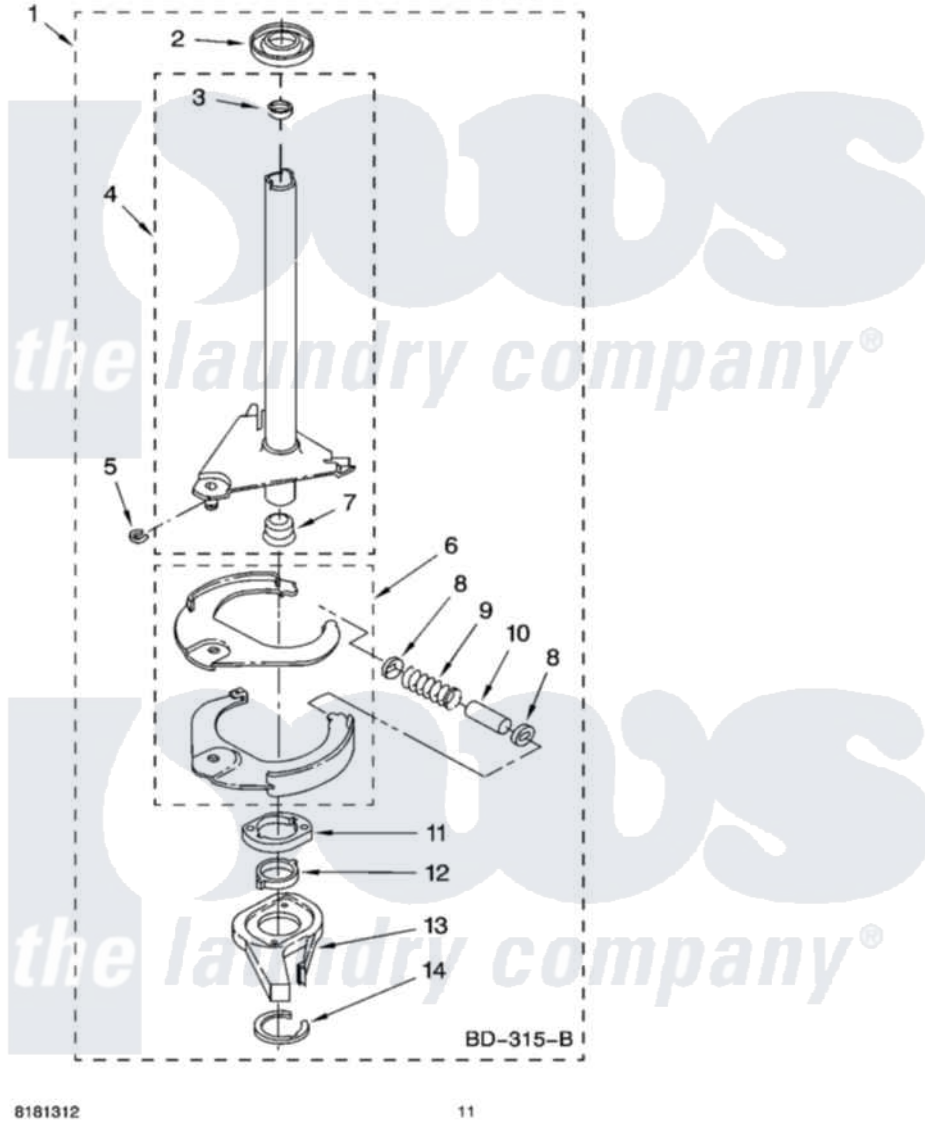

Whirlpool 7MWT96520SQ0 07 - BRAKE AND DRIVE TUBE PARTS

BRAKE AND DRIVE TUBE PARTS

For Models: 7MWT96520SQ0
(White)

8181312

11

Whirlpool Residential Whirlpool 7MWT96520SQ0 Washer Parts Parts Diagram 07 - BRAKE AND DRIVE TUBE PARTS
Click on the part number to view part

Item	Original Part Number	Replaced By	Status	Part Description
1	388952	285792		Basketdrive
2	62658			Ring, Thrust
3	356427			Seal, Spin Pinion
4	64027	64208		Tube-Spin
5	64035	W10083190		Ring, Retaining
6	64232	285438		Shoe-Brake
7	62703	8546462		"T" Bearing, Spin Tube
8	3353956	285658		Sleeve
9	387806		Not Available	Spring, Brake
10	3355360	285658		Sleeve
11	661516	8546461		Cam, Brake Release
12	63022			Sleeve, Cam
13	64194	285790		Lining
14	90368	W10083200		Ring, Retaining
"	BLANK		Not Available	Following Parts Not Illustrated
"	285208			Lubricant