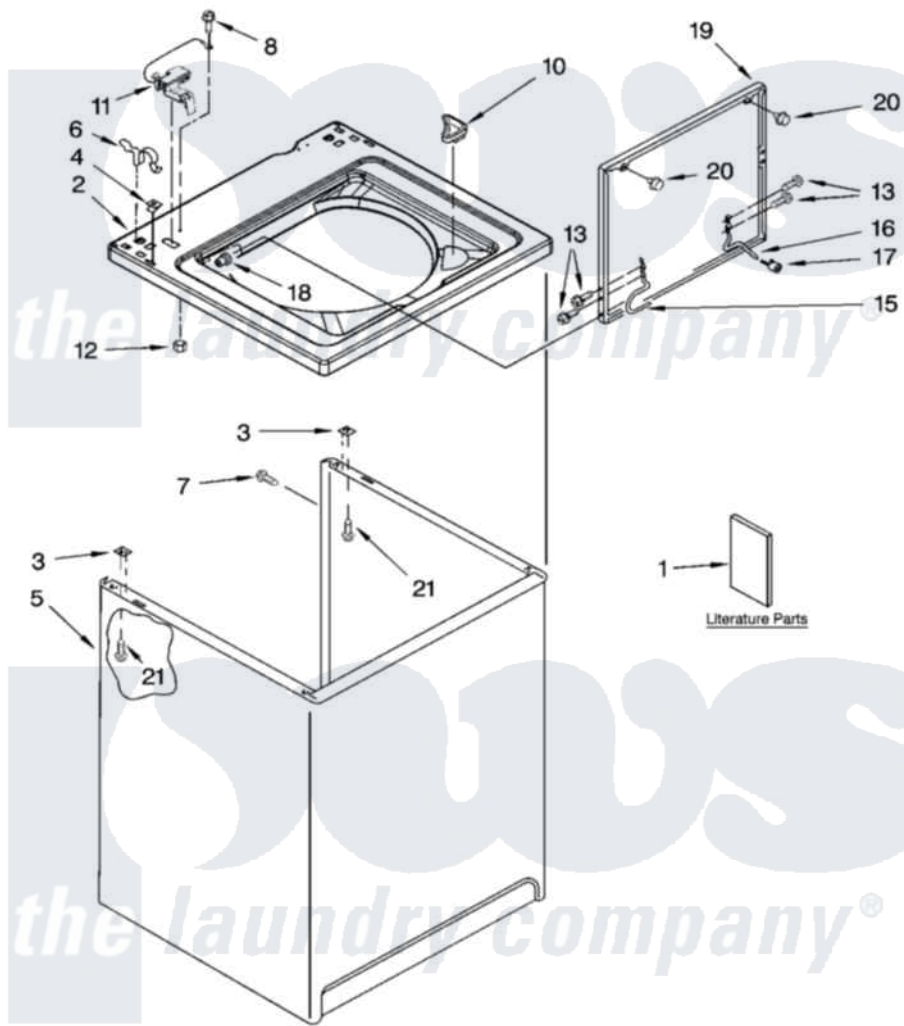

Whirlpool 7MWT96540SQ0 01 - TOP AND CABINET PARTS

TOP AND CABINET PARTS

For Models: 7MWT96540SQ0, 7MWT96540ST0
(White) (Biscuit)

AUTOMATIC
WASHER

6-06 Litho in U.S.A. (dtd)

1

Part No. 8181297 Rev. A

Whirlpool [Residential Whirlpool 7MWT96540SQ0 Washer Parts](#) Parts Diagram 01 - TOP AND CABINET PARTS
Click on the part number to view part

Item	Original Part Number	Replaced By	Status	Part Description
1	W10071230		Not Available	Installation Instructions
"	8558668		Not Available	Feature Sheet
"	8539806		Not Available	Use & Care Guide
"	8577178		Not Available	Energy Guide (Mexico)
"	8542738		Not Available	Wiring Diagram
2	8318064			Top
"	8318066			Top
3	62750			Spacer, Cabinet To Top (4)
4	357213			Nut, Push-In
5	63424			Cabinet
"	3954357			Cabinet
6	62780			Clip, Top And Cabinet And Rear Panel
7	3357011	308685		Side Trim)
8	3351614			Screw, Gearcase Cover Mounting
10	3362952			Dispenser, Bleach

11	8318084		Switch, Lid
12	8533959	680762	Nut
13	3351355	W10119828	Screw, Lid Hinge Mounting
15	8318088		Hinge, Lid
16	54583		Hinge, Lid
17	19119		Bumper, Lid Hinge
18	21258		Bearing, Lid Hinge
19	8557513	3957617	Lid
"	8557514	3957618	Lid
20	9724509		Bumper, Lid
21	3390631		Screw, 10-16 X 3/8