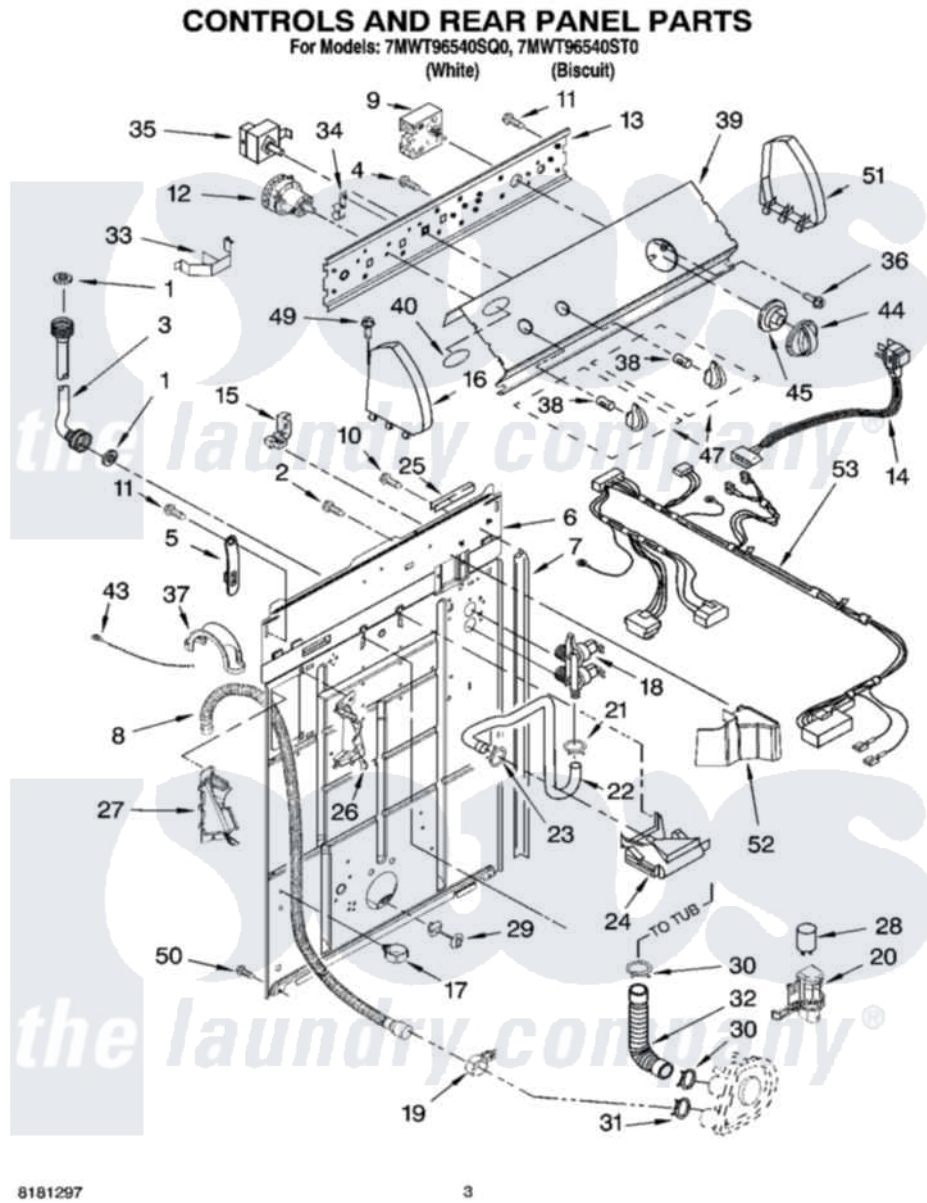

Whirlpool 7MWT96540SQ0 02 - CONTROLS AND REAR PANEL PARTS

Whirlpool [Residential Whirlpool 7MWT96540SQ0 Washer Parts](#) Parts Diagram 02 - CONTROLS AND REAR PANEL PARTS

[Click on the part number to view part](#)

Item	Original Part Number	Replaced By	Status	Part Description
1	3976300	16123		Washer Inlet-Hose Miscellaneous Parts Must be Ordered Separately.
2	9740848			Screw, Mixing Valve Mounting
3	8571377	89503		Hose-Inlet
"	8571378	89503		Hose-Inlet
4	3400073			Screw, Ground
5	8568314			Strap, Console
6	8318015			Panel, Rear
7	62747			Pad, Rear Panel
8	8559373	W10096921		Drain Hose Assembly
9	3953146			Timer, Control
10	3351614			Screw, Gearcase Cover Mounting
11	90767			Screw, 8A X 3/8 HeX Washer Head Tapping
12	3366847	W10337780		Switch-WL

13	8544893		Bracket, Control
14	8559419		Cord, Power
15	8559337	285777	Relief-Str
16	8271369	279962	Endcap
"	8314852		Cap, End
17	8541667		Clamp, Hose
18	3952164	285805	Valve-Inlet
19	8541668		Clamp, Hose
20	8318046		Clip, Capacitor
21	301958	596669	Clamp, Manifold
22	8541607	3357328	Hose, Vacuum Break
23	370450	596669	Clamp, Manifold
24	387606	3360977	Break-Vac
25	303294	3367669	Protector, Edge
26	8541669		Bucket, Drain Hose
27	8541658		Bucket, Drain Hose
28	8572717		Capacitor, Motor Start
29	8519200		Support, Rear Panel
30	3363366	616099	Clamp
31	8317496	285655	Clamp, Hose
32	3951449	285871	Hose
33	8055003		Clip, Harness And Pressure Switch
34	8317975		Restraint, Harness
35	661612	W10168256	Switch, Water Temperature
36	3400818		Screw, Timer Mounting
37	8577378		U-Bend, Drain Hose
38	8536939		Clip, Knob
39	8543013		Panel, Console
"	8543014		Panel, Console
40	3400985		Medallion
43	3347868	W10339879	Tie, Cable
44	8566022		Knob, Timer
"	8566025		Knob, Timer
45	8566018		Dial,
47	8565944		Knob, Control
"	8565947		Knob, Control
49	388326		Screw, 8-18 X 1.25
50	62863	3390631	Screw, 10-16 X 3/8
51	8271363	279962	Endcap
"	8314851		Cap, End
52	8314879		Shield, Inlet Valve
53	3956733		Harness, Wiring