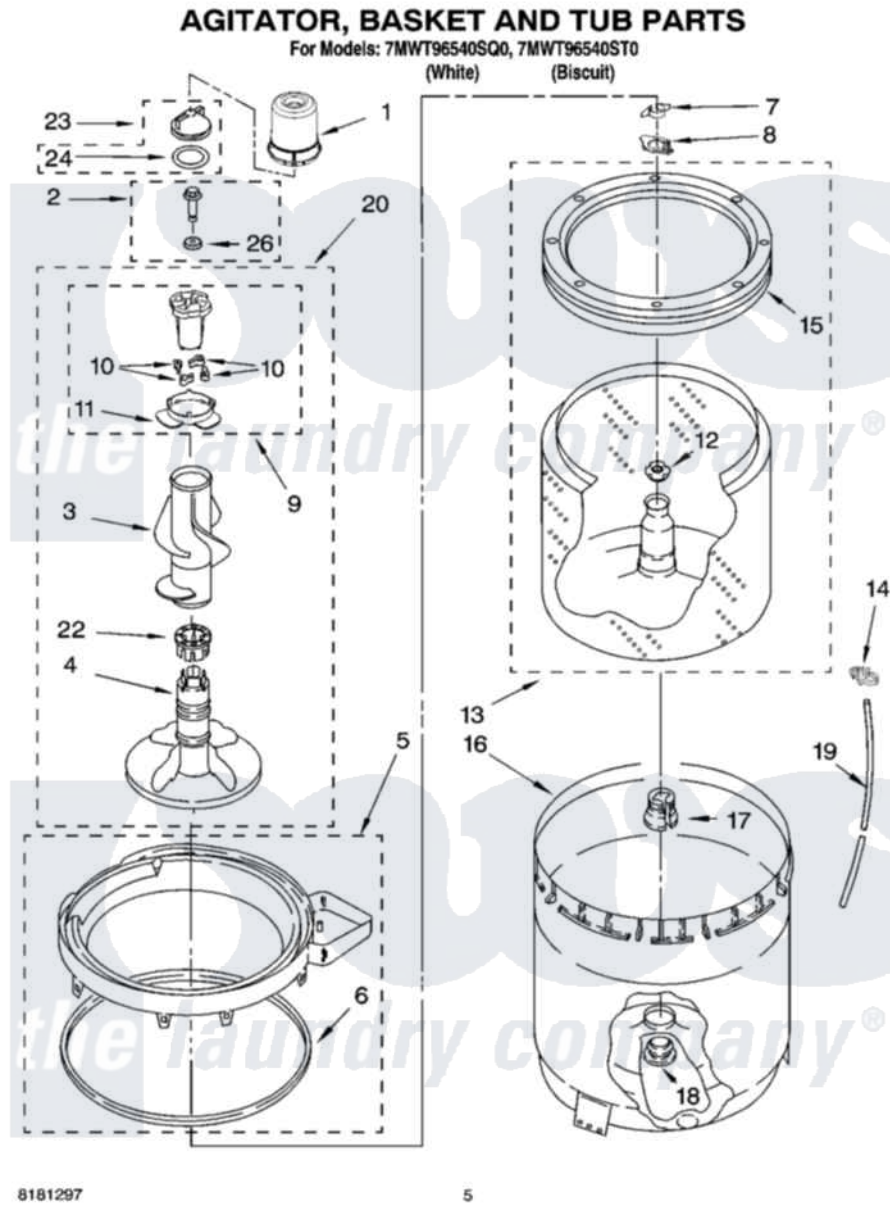

Whirlpool 7MWT96540SQ0 03 - AGITATOR, BASKET AND TUB PARTS

8181297

5

Whirlpool Residential Whirlpool 7MWT96540SQ0 Washer Parts Parts Diagram 03 - AGITATOR, BASKET AND TUB PARTS

[Click on the part number to view part](#)

Item	Original Part Number	Replaced By	Status	Part Description
1	8533252			Dispenser, Fabric Softener
2	358237			Screw And Washer
3	389141	3360824		Auger, Agitator
4	389386			Agitator
5	8528150	W10445870		Ring-Tub
6	3976308			Gasket, Tub Ring
7	3354845			Clip, Agitator
8	8543666			Washer, Agitator
9	3363662	285748		Cam-Agitator
10	3366877	80040		Dog-Agitator
11	3363661			Bearing, Driven Cam
12	21366			Nut, Spanner
13	8526017	W10389329		Clothes Container, Assembly
14	2219077			Clip, Pressure Switch Hose
15	8519788	387240		Ring, Balance
16	63849			Strain Relief, Power Cord

17	389140		Tub Block, Basket Drive
18	383727		Gasket, Centerpodt
19	3347780	353244	Hose, Pressure Switch
20	3347674	285727	Agitator
22	3350389	285587	Washer
23	3354733	W10074580	Cap, Barrier
24	3348855	W10072840	Fabric Softener
26	3949550		Washer