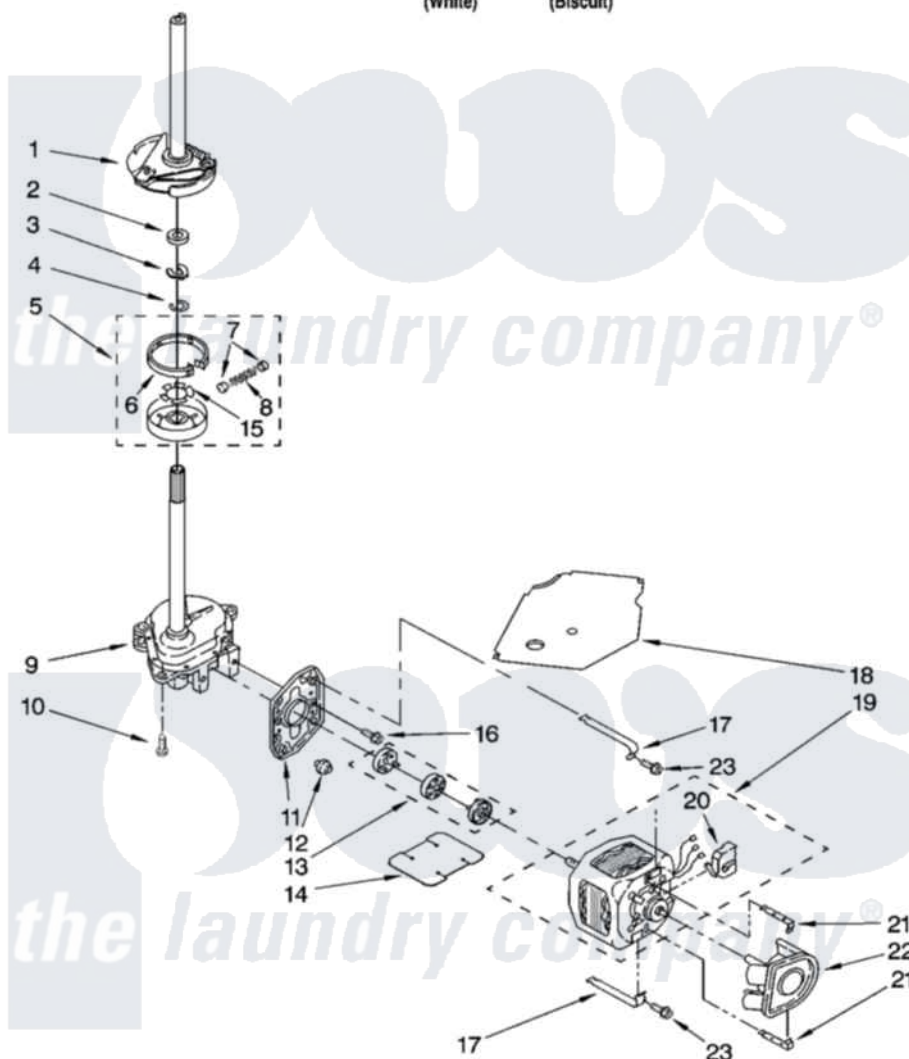

# Whirlpool 7MWT96540SQ0 04 - BRAKE, CLUTCH, GEARCASE, MOTOR AND PUMP PARTS

## BRAKE, CLUTCH, GEARCASE, MOTOR AND PUMP PARTS

For Models: 7MWT96540SQ0, 7MWT96540ST0

(White) (Biscuit)

8181297

7

Whirlpool [Residential Whirlpool 7MWT96540SQ0 Washer Parts](#) Parts Diagram 04 - BRAKE, CLUTCH, GEARCASE, MOTOR AND PUMP PARTS

[Click on the part number to view part](#)

Item	Original Part Number	Replaced By	Status	Part Description
1	388952	<a href="#">285792</a>		Basketdrive
2	<a href="#">63292</a>			Washer, Spin Tube Thrust
3	62697	<a href="#">W10080230</a>		Ring, Spin Tube Support
4	63283	<a href="#">285353</a>		Ring
5	3951311	<a href="#">285785</a>		Clutch
6	3951308	<a href="#">285790</a>		Lining
7	<a href="#">62646</a>			Cap, Clutch Spring
8	<a href="#">3946792</a>			Spring And Damper Assembly
9	8532118	<a href="#">3360629</a>		Gearcase
10	3357334	<a href="#">3400516</a>		Screw Anti-Rattle
11	<a href="#">62611</a>			Plate, Motor Mount To Gearcase
12	<a href="#">62691</a>			Grommet, Motor
13	285753	<a href="#">285753A</a>		Coupling
14	<a href="#">8316060</a>			Shield, Tub To Motor

15	<a href="#">3355454</a>		Clip, Main Drive
16	<a href="#">3400516</a>		Screw Anti-Rattle
17	3349637	<a href="#">W10086010</a>	Retainer, Motor
18	<a href="#">3362089</a>		Shield, Tub To Motor
19	8528157	<a href="#">661600</a>	Motor, Main Drive
20	<a href="#">3952056</a>		Switch, Main Drive Motor
21	<a href="#">8546127</a>		Retainer, Pump
22	<a href="#">3363394</a>		Pump
23	3387485	<a href="#">273556</a>	Screw, 10-16 X 5/8