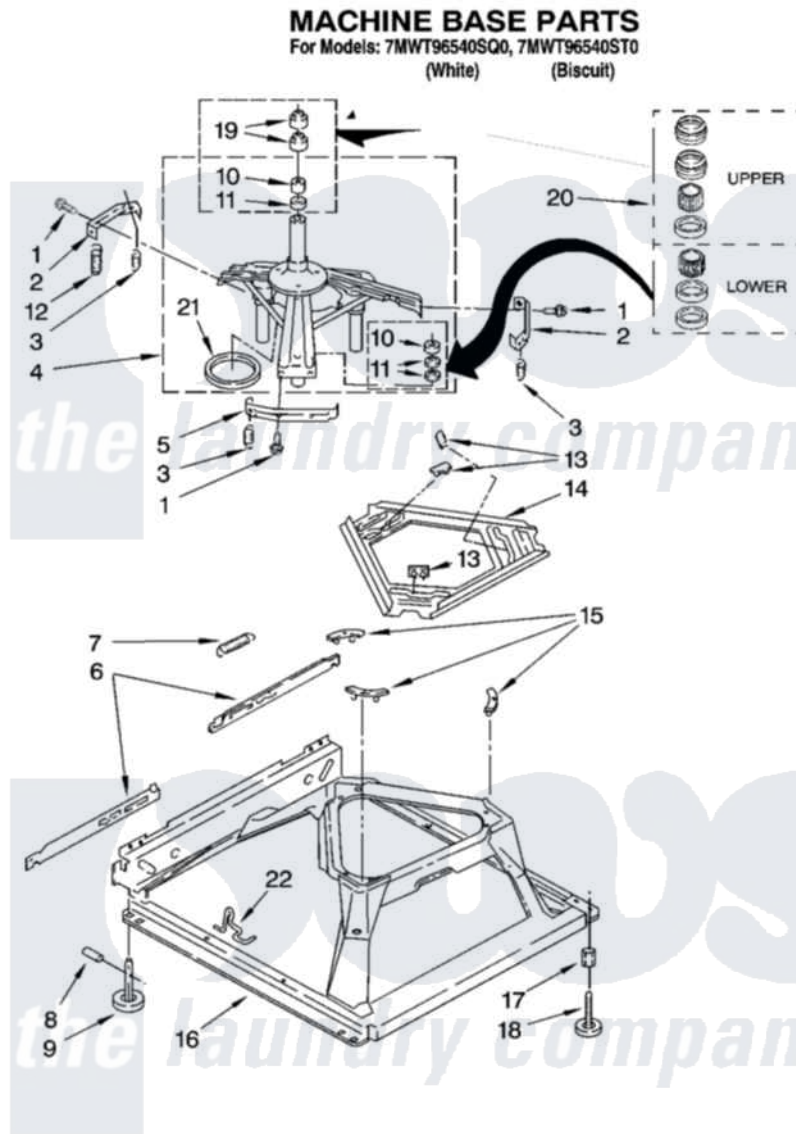

Whirlpool 7MWT96540SQ0 05 - MACHINE BASE PARTS

8

8181297

Whirlpool [Residential Whirlpool 7MWT96540SQ0 Washer Parts](#) Parts Diagram 05 - MACHINE BASE PARTS
Click on the part number to view part

Item	Original Part Number	Replaced By	Status	Part Description
1	3400076			Screw, Bracket Mounting
2	64067			Bracket, Spring Outer
3	63907			Spring, Suspension
4	8575214	280184		Support
5	64065			Bracket, Spring Outer
6	63466			Link, Leveling Mechanism
7	62597	8316845		Spring
8	62837			Pin, Knurled
9	62596	285244		Feet-Leveling
10	8546455			Bearing, Centerpost
11	357409	359449		Seal, Agitator Shaft
12	388492	W10250667		Spring, Counterweight
13	62568	285219		Pad
14	3946509			Plate, Suspension
15	3363660	285744		Pad
16	3946512	285771		Base

17	3359452		Nut, Lock
18	W10001130		Foot, Leveling
19	356934	8577376	Seal, Centerpost
20	285203		Centerpost Bearing Kit
21	63134		Ring, Sound Deadening
22	63806	W10145155	Retainer, Suspension Spring