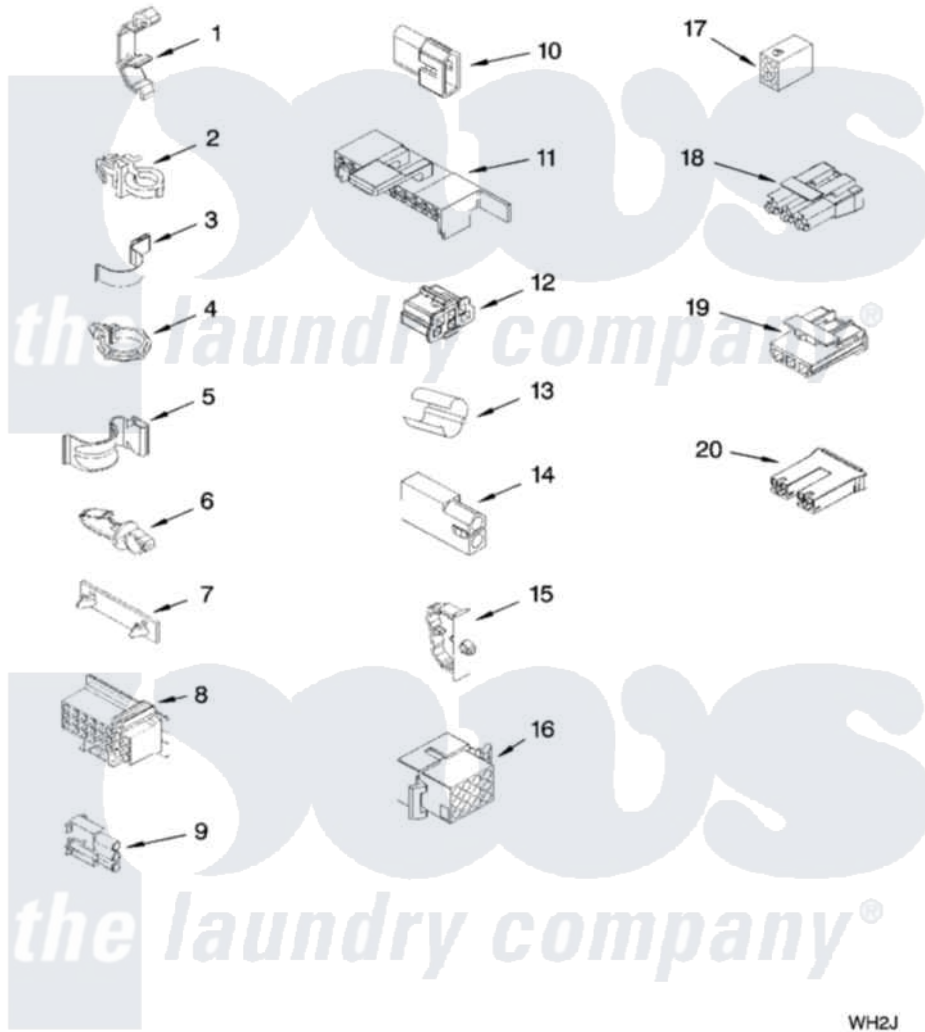

Whirlpool 7MWT96540SQ0 06 - WIRING HARNESS PARTS

WIRING HARNESS PARTS

For Models: 7MWT96540SQ0, 7MWT96540ST0
(White) (Biscuit)

WH2J

8181297

9

Whirlpool [Residential Whirlpool 7MWT96540SQ0 Washer Parts](#) Parts Diagram 06 - WIRING HARNESS PARTS
Click on the part number to view part

Item	Original Part Number	Replaced By	Status	Part Description
1	3349557			Retainer, Harness
2	388498		Not Available	Clip, Harness
3	3347812	8528351		Clip
4	3352501	8559320		Restraint, Hose
5	90016			Clip, Pressure Switch Hose
6	3390496	8281256		Clip, Harness
7	389379			Retainer, Side To Feature Panel
8	3948614			Disconnect Block
"	352089			Timer, Block Disconnect
9	62889			Receptacle, Terminal
10	353424			Plug, Terminal
11	62505			Block, Disconnect
12	3347243			Block, Disconnect
13	63523			Harness, Protector
14	717252			Receptacle, Terminal
15	3352944			Clip, Harness

16	3390423		Not Available	Block, Disconnect (12-Way) (Timer) (Use Term. 94613)
17	3347730		Not Available	Receptacle, (6-Way) (Use Term. 94613)
18	3948617	2172937		Connector
19	3360056			Connector
20	3354925			Block, Connector
"	3354926			Block, Connector