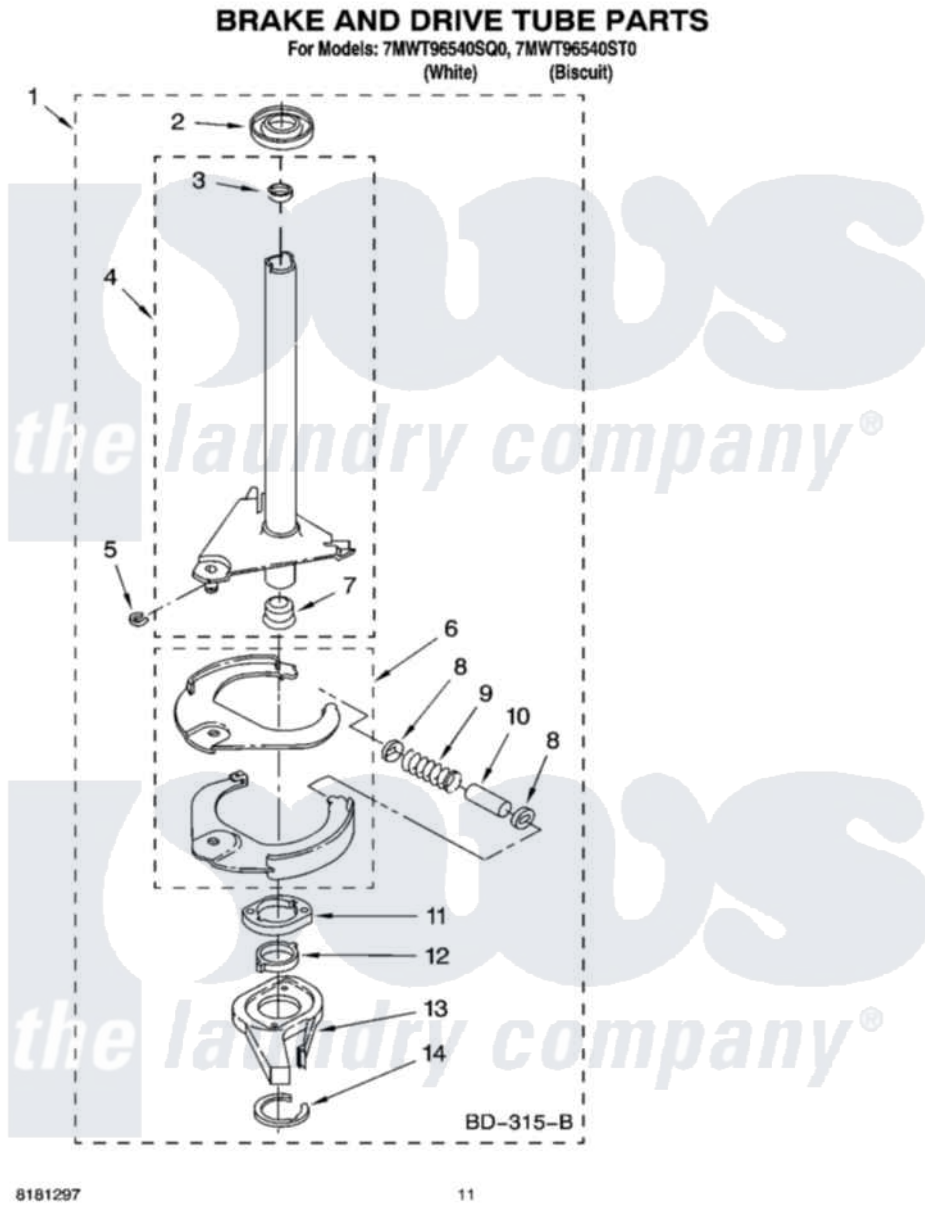

Whirlpool 7MWT96540SQ0 07 - BRAKE AND DRIVE TUBE PARTS

8181297

11

Whirlpool Residential Whirlpool 7MWT96540SQ0 Washer Parts Parts Diagram 07 - BRAKE AND DRIVE TUBE PARTS
Click on the part number to view part

Item	Original Part Number	Replaced By	Status	Part Description
1	388952	285792		Basketdrive
2	62658			Ring, Thrust
3	356427			Seal, Spin Pinion
4	64027	64208		Tube-Spin
5	64035	W10083190		Ring, Retaining
6	64232	285438		Shoe-Brake
7	62703	8546462		"T" Bearing, Spin Tube
8	3353956	285658		Sleeve
9	387806		Not Available	Spring, Brake
10	3355360	285658		Sleeve
11	661516	8546461		Cam, Brake Release
12	63022			Sleeve, Cam
13	64194	285790		Lining
14	90368	W10083200		Ring, Retaining
"	BLANK		Not Available	Following Parts Not Illustrated
"	285208			Lubricant