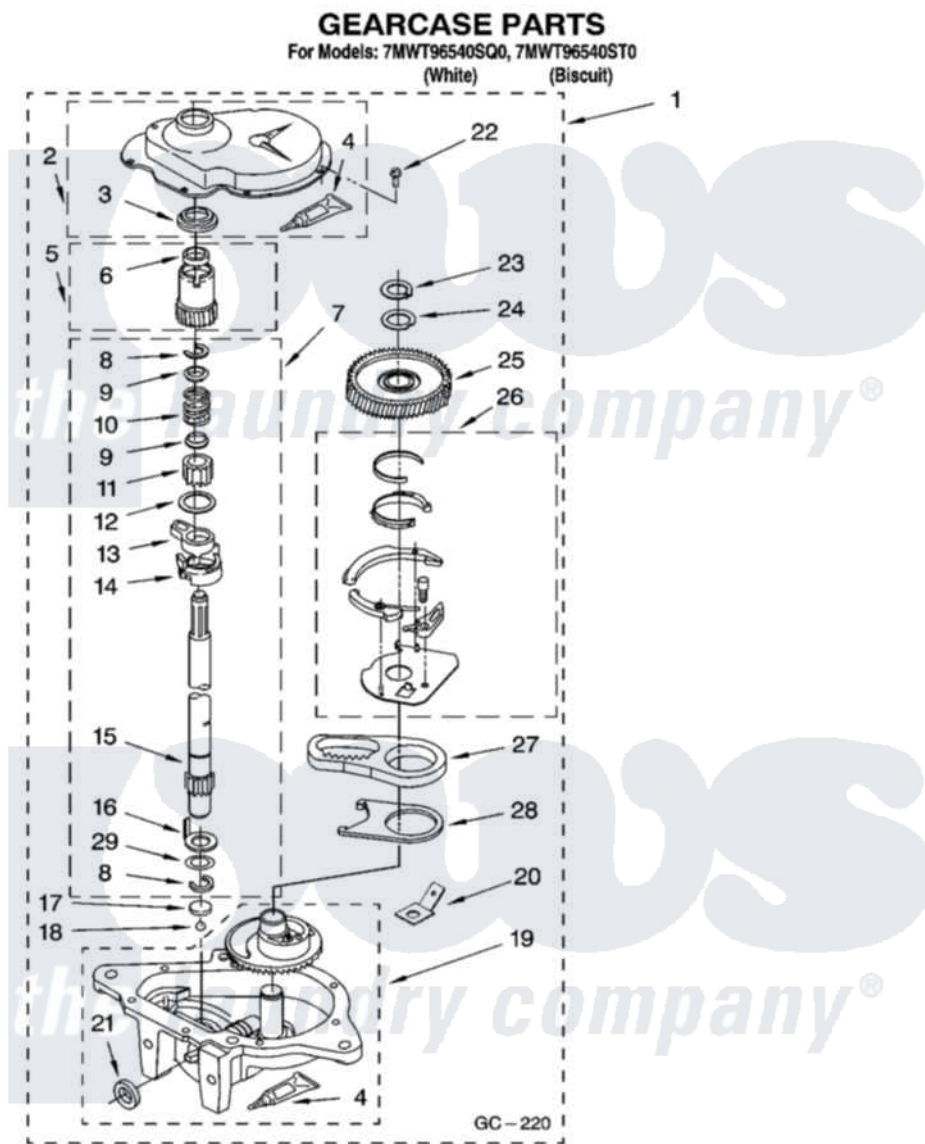

**Whirlpool 7MWT96540SQ0 08 - GEARCASE PARTS, OPTIONAL PARTS
(NOT INCLUDED)**

12

8181297

Whirlpool Residential Whirlpool 7MWT96540SQ0 Washer Parts Parts Diagram 08 - GEARCASE PARTS, OPTIONAL PARTS (NOT INCLUDED)

Click on the part number to view part

Item	Original Part Number	Replaced By	Status	Part Description
1	8532118	3360629		Gearcase
2	285202			Cover, Gearcase
3	3349985			Seal, Gearcase Cover
4	285195			Sealer Sealer, Gasket
5	63320	285362		Gear and Pinion
6	356427			Seal, Spin Pinion
7	389387			Shaft, Agitator
8	90369		Not Available	Ring, Retaining (2)
9	62677			Retainer, Spring
10	62676			Spring, Agitator
11	63273	285509		Shaft, Agitator
12	62619			Washer, Agitator Gear
13	62580	285206		Cam-Agitator
14	62581	285206		Cam-Agitator
15	285509			Shaft, Agitator

16	62618		Washer, Cam Thrust
17	16018	285205	Bearing
18	85529	285205	Bearing
19	389230	285515	Gearcase
20	3949116	Not Available	BLOCK TAB, TERMINAL
21	285352		Seal Kit, Thrust Plug
22	3351614		Screw, Gearcase Cover Mounting
23	3362552	285765	Ring-Retrn
24	285735	285766	Washer Kit, Thrust
25	62570	285362	Gear and Pinon
26	388253	999516	Shelf-Glas
27	3349296	8546456	Rack, Connecting
28	62621		Actuator, Shift
29	388815		Washer, Intermediate 1 3976263 Miscellaneous Parts Bag 2 3976300 Washer, Inlet Hose 3 3366913 Clamp, Hose
	72017		Paint, Touch-Up
"	4392899		Paint, Touch-Up
"	350938		Paint, Pressurized Spray B
"	350930		Paint, Pressurized Spray B
"	4392901		Paint, Pressurized Spray
"	799344		Paint, Touch-Up)
"	4392900		Paint, Bulk)
"	BLANK	Not Available	OIL
"	350572		Oil
"	BLANK	Not Available	LUBRICANT
"	285208		Lubricant
"	BLANK	Not Available	SEALER
"	285195		Sealer Sealer, Gasket
"	BLANK	Not Available	ACCESSORY PARTS
"	63580		Dispenser, Fabric Softener
"	367031		Water System Parts
"	280129	280129A	Break-Sphn
"	280130	280130A	Adapter
"	280131	40922	Hose