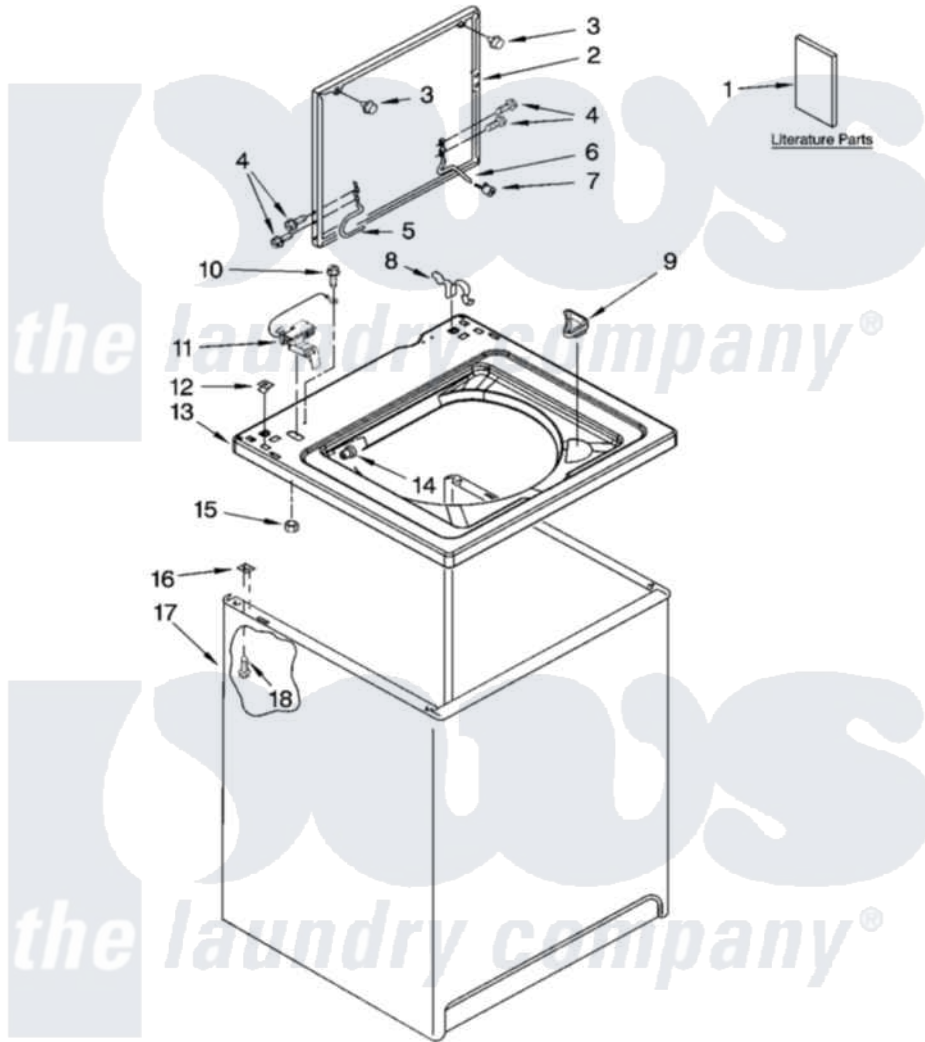

Whirlpool 7MWT96540SQ2 01 - TOP AND CABINET PARTS

TOP AND CABINET PARTS

For Models: 7MWT96540SQ2, 7MWT96540ST2
(White) (Biscuit)

AUTOMATIC
WASHER

02-09 Litho in U.S.A. (drd) (eeb)

1

Part No. W10247187 Rev. A

Whirlpool [Residential Whirlpool 7MWT96540SQ2 Washer Parts](#) Parts Diagram 01 - TOP AND CABINET PARTS
Click on the part number to view part

Item	Original Part Number	Replaced By	Status	Part Description
1	W10155455		Not Available	Installation Instructions
"	8558668		Not Available	Feature Sheet
"	W10213638		Not Available	Use & Care Guide
"	W10117898		Not Available	Energy Guide (Mexico)
"	W10225450		Not Available	Wiring Diagram
2	8541774	W10193857		Lid
"	W10171116	W10193858		Lid
3	9724509			Bumper, Lid
4	W10119828			Screw, Lid Hinge Mounting
5	W10225135			Hinge, Lid
6	54583			Hinge, Lid
7	19119			Bumper, Lid Hinge
8	62780			Clip, Top And Cabinet And Rear Panel
9	3362952			Dispenser, Bleach
10	3351614			Screw, Gearcase Cover Mounting

11	8318084		Switch, Lid
12	357213		Nut, Push-In
13	8318064		Top
"	8318066		Top
14	21258		Bearing, Lid Hinge
15	8533959	680762	Nut
16	62750		Spacer, Cabinet To Top (4)
17	63424		Cabinet
"	3954357		Cabinet
18	W10165554		Screw, 10-16 X 3/8