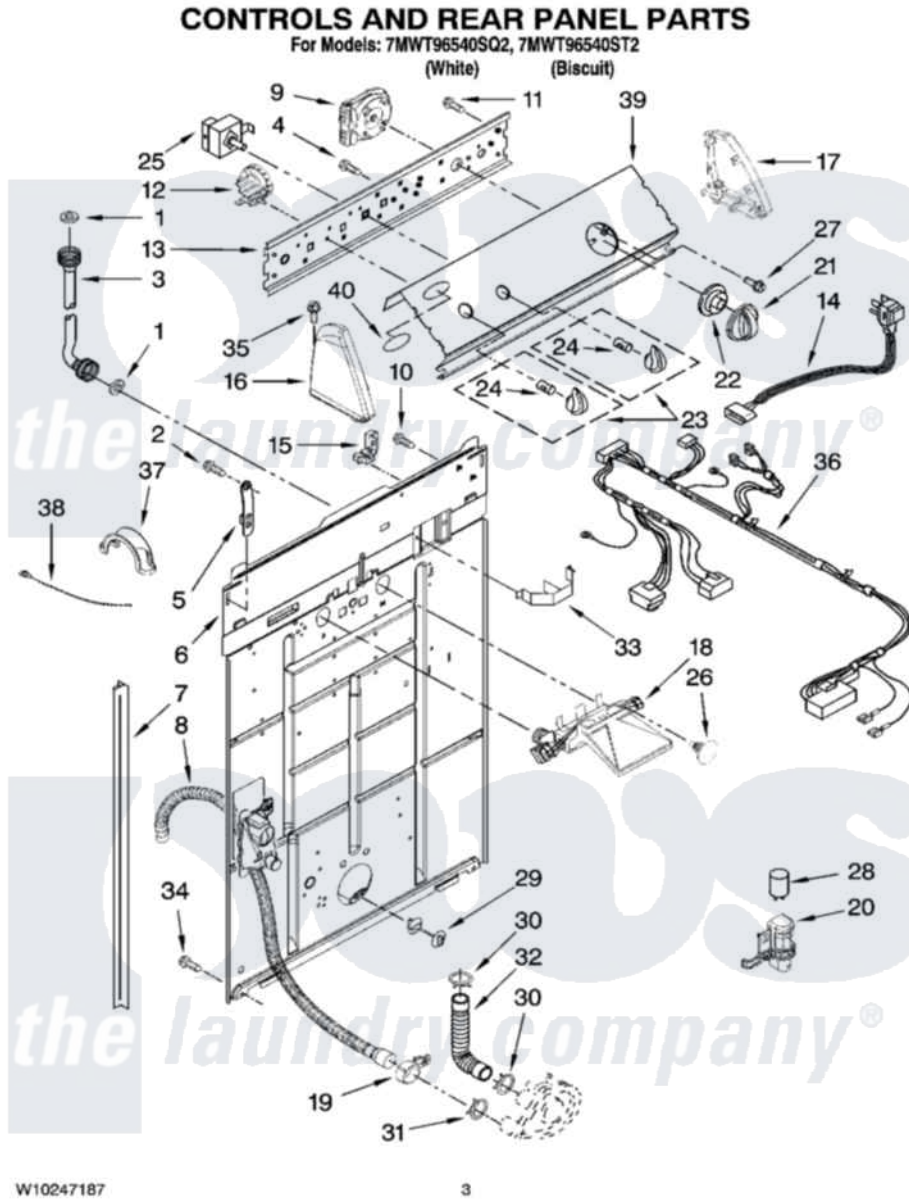

Whirlpool 7MWT96540SQ2 02 - CONTROLS AND REAR PANEL PARTS

Whirlpool [Residential Whirlpool 7MWT96540SQ2 Washer Parts](#) Parts Diagram 02 - CONTROLS AND REAR PANEL PARTS

[Click on the part number to view part](#)

Item	Original Part Number	Replaced By	Status	Part Description
1	W10242307	16123		Washer Inlet-Hose Miscellaneous Parts Must be Ordered Separately.
2	9740848			Screw, Mixing Valve Mounting
3	W10194210	89503		Hose-Inlet
"	W10196191	89503		Hose-Inlet
4	3400073			Screw, Ground
5	8568314			Strap, Console
6	W10194450			Panel, Rear
7	62747			Pad, Rear Panel
8	W10189267			Drain Hose Assembly
9	W10199989			Timer, Control
10	3351614			Screw, Gearcase Cover Mounting
11	90767			Screw, 8A X 3/8 HeX Washer Head Tapping
12	8577844	W10339251		Switch-WL

13	8544893		Bracket, Control
14	W10115689		Cord, Power
15	3952821	285777	Relief-Str
16	8271365	279962	Endcap
"	8271359	279962	Endcap
17	8271368	279965	Endcap
"	8271362	279965	Endcap
18	W10278652		Valve, Water Inlet W/Vacuum Break
19	8541668		Clamp, Hose
20	8318046		Clip, Capacitor
21	8566022		Knob, Timer
"	8566025		Knob, Timer
22	8566018		Dial,
23	8565944		Knob, Control
"	8565947		Knob, Control
24	8536939		Clip, Knob
25	W10000080	8282566	Clip, Pine Tree
26	661612	W10168256	Switch, Water Temperature
27	3400818		Screw, Timer Mounting
28	8572717		Capacitor, Motor Start
29	8519200		Support, Rear Panel
30	3363366	616099	Clamp
31	8317496	285655	Clamp, Hose
32	3951449	285871	Hose
33	8055003		Clip, Harness And Pressure Switch
34	62863	3390631	Screw, 10-16 X 3/8
35	388326		Screw, 8-18 X 1.25
36	W10235788		Wiring Harness
37	8577378		U-Bend, Drain Hose
38	3347868	W10339879	Tie, Cable
39	W10222535		Panel, Console
"	W10222536		Panel, Console
40	3400985		Medallion