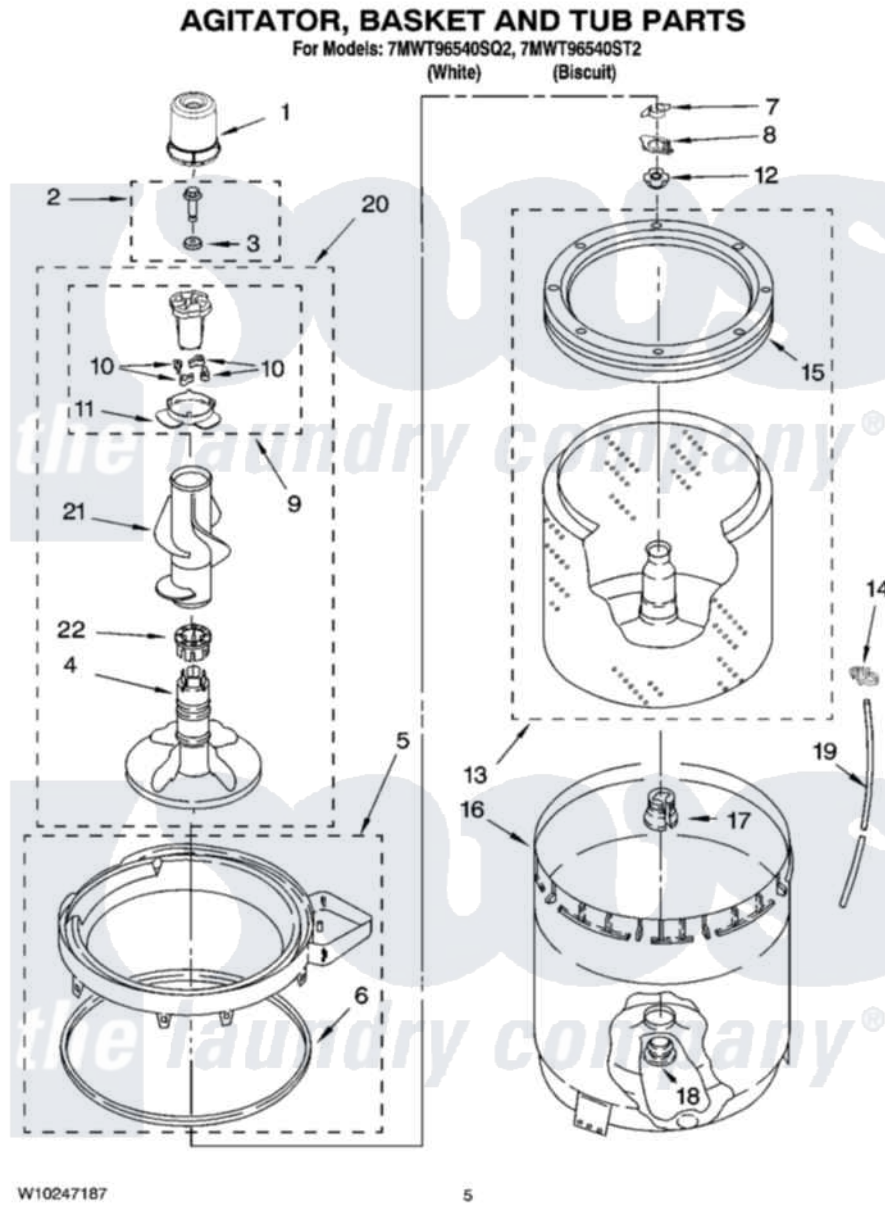

Whirlpool 7MWT96540SQ2 03 - AGITATOR, BASKET AND TUB PARTS

Whirlpool Residential Whirlpool 7MWT96540SQ2 Washer Parts Parts Diagram 03 - AGITATOR, BASKET AND TUB PARTS

[Click on the part number to view part](#)

Item	Original Part Number	Replaced By	Status	Part Description
1	8533252			Dispenser, Fabric Softener
2	358237			Screw And Washer
3	3949550			Washer
4	389386			Agitator
5	8528150	W10445870		Ring-Tub
6	3976308			Gasket, Tub Ring
7	3354845			Clip, Agitator
8	8543666			Washer, Agitator
9	3363662	285748		Cam-Agitator
10	3366877	80040		Dog-Agitator
11	3363661			Bearing, Driven Cam
12	21366			Nut, Spanner
13	8526017	W10389329		Clothes Container, Assembly
14	2219077			Clip, Pressure Switch Hose
15	387240			Ring, Balance
16	63849			Strain Relief, Power Cord

17	389140		Tub Block, Basket Drive
18	383727		Gasket, Centerpodt
19	3347780	353244	Hose, Pressure Switch
20	3347674	285727	Agitator
21	389141	3360824	Auger, Agitator
22	3350389	285587	Washer