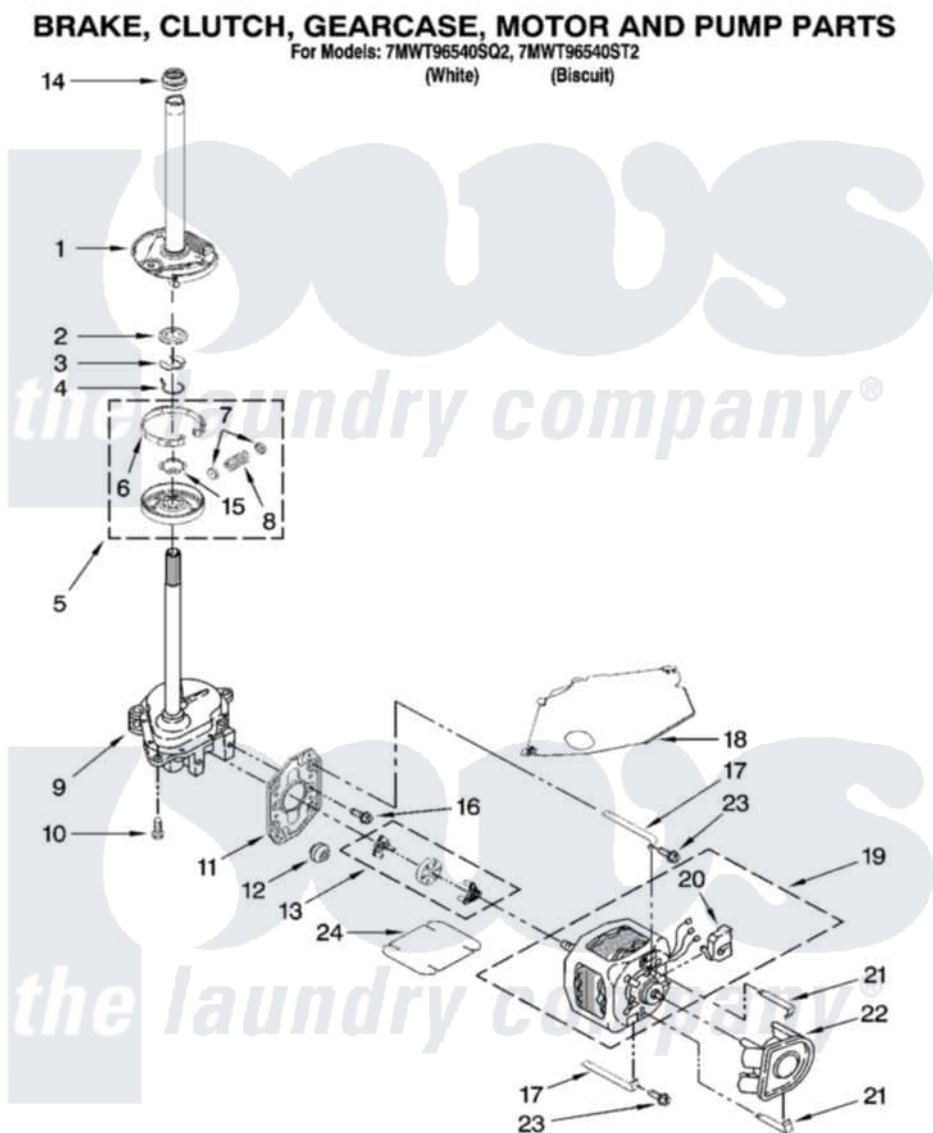

Whirlpool 7MWT96540SQ2 04 - BRAKE, CLUTCH, GEARCASE, MOTOR AND PUMP PARTS

W10247187

7

Whirlpool [Residential Whirlpool 7MWT96540SQ2 Washer Parts](#) Parts Diagram 04 - BRAKE, CLUTCH, GEARCASE, MOTOR AND PUMP PARTS
Click on the part number to view part

Item	Original Part Number	Replaced By	Status	Part Description
1	388952	285792		Basketdrive
2	63292			Washer, Spin Tube Thrust
3	62697	W10080230		Ring, Spin Tube Support
4	63283	285353		Ring
5	3951311	285785		Clutch
6	3951308	285790		Lining
7	62646			Cap, Clutch Spring
8	3946792			Spring And Damper Assembly
9	8532118	3360629		Gearcase
10	3357334	3400516		Screw Anti-Rattle
11	62611			Plate, Motor Mount To Gearcase
12	62691			Grommet, Motor
13	3364003	285753A		Coupling
14	8577374			Seal, Centerpost

15	3355454		Clip, Main Drive
16	3400516		Screw Anti-Rattle
17	W10086010		Retainer, Motor
18	3362089		Shield, Tub To Motor
19	8528157	661600	Motor, Main Drive
20	3952056		Switch, Main Drive Motor
21	8546127		Retainer, Pump
22	3363394		Pump
23	3387485	273556	Screw, 10-16 X 5/8
24	3946532		Shield, Motor