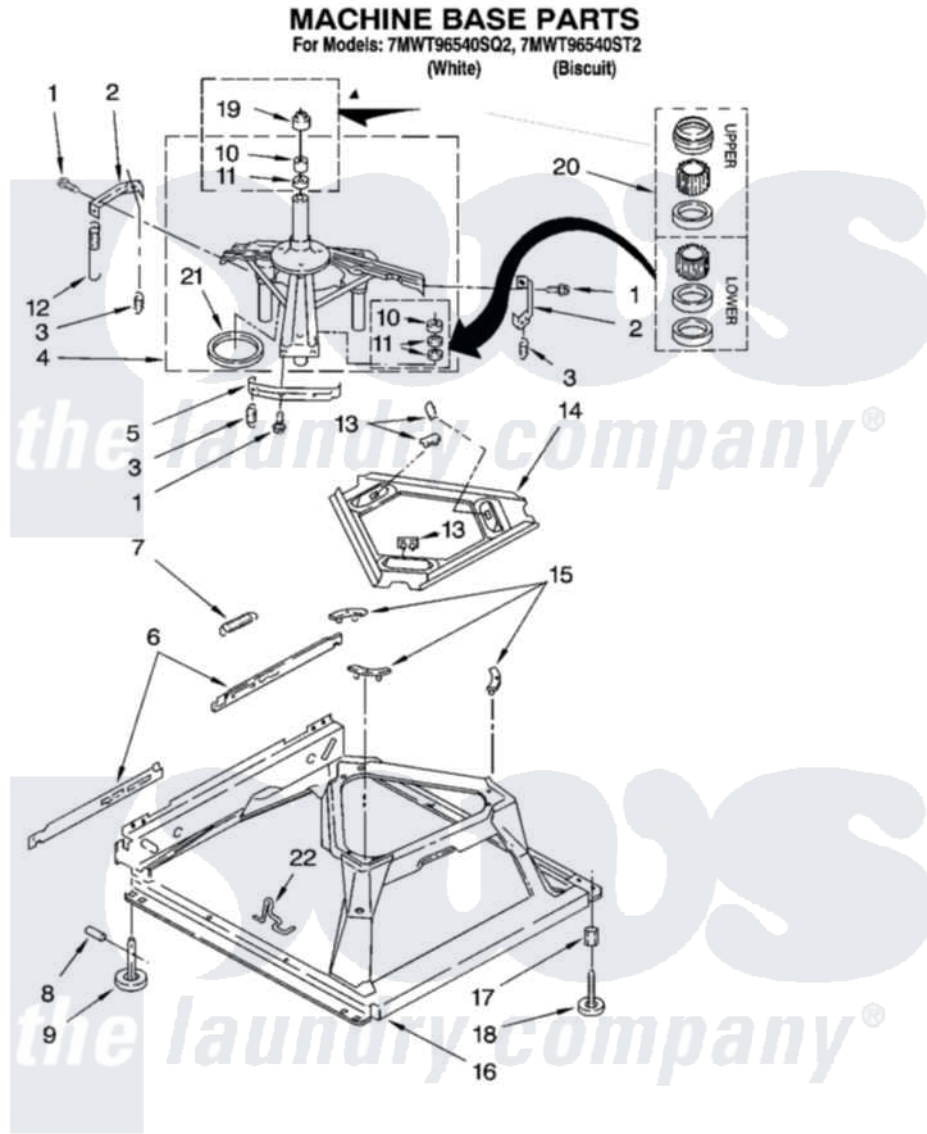

# Whirlpool 7MWT96540SQ2 05 - MACHINE BASE PARTS

8

W10247187

Whirlpool [Residential Whirlpool 7MWT96540SQ2 Washer Parts](#) Parts Diagram 05 - MACHINE BASE PARTS  
 Click on the part number to view part

Item	Original Part Number	Replaced By	Status	Part Description
1	<a href="#">3400076</a>			Screw, Bracket Mounting
2	<a href="#">64067</a>			Bracket, Spring Outer
3	<a href="#">63907</a>			Spring, Suspension
4	8575214	<a href="#">280184</a>		Support
5	<a href="#">64065</a>			Bracket, Spring Outer
6	<a href="#">63466</a>			Link, Leveling Mechanism
7	62597	<a href="#">8316845</a>		Spring
8	<a href="#">62837</a>			Pin, Knurled
9	62596	<a href="#">285244</a>		Feet-Leveling
10	<a href="#">8546455</a>			Bearing, Centerpost
11	357409	<a href="#">359449</a>		Seal, Agitator Shaft
12	388492	<a href="#">W10250667</a>		Spring, Counterweight
13	62568	<a href="#">285219</a>		Pad
14	<a href="#">3946509</a>			Plate, Suspension
15	3363660	<a href="#">285744</a>		Pad
16	3946512	<a href="#">285771</a>		Base

17	<a href="#">3359452</a>	Nut, Lock
18	<a href="#">W10001130</a>	Foot, Leveling
19	<a href="#">8577376</a>	Seal, Centerpost
20	<a href="#">285203</a>	Centerpost Bearing Kit
21	<a href="#">63134</a>	Ring, Sound Deadening
22	<a href="#">W10145155</a>	Retainer, Suspension Spring