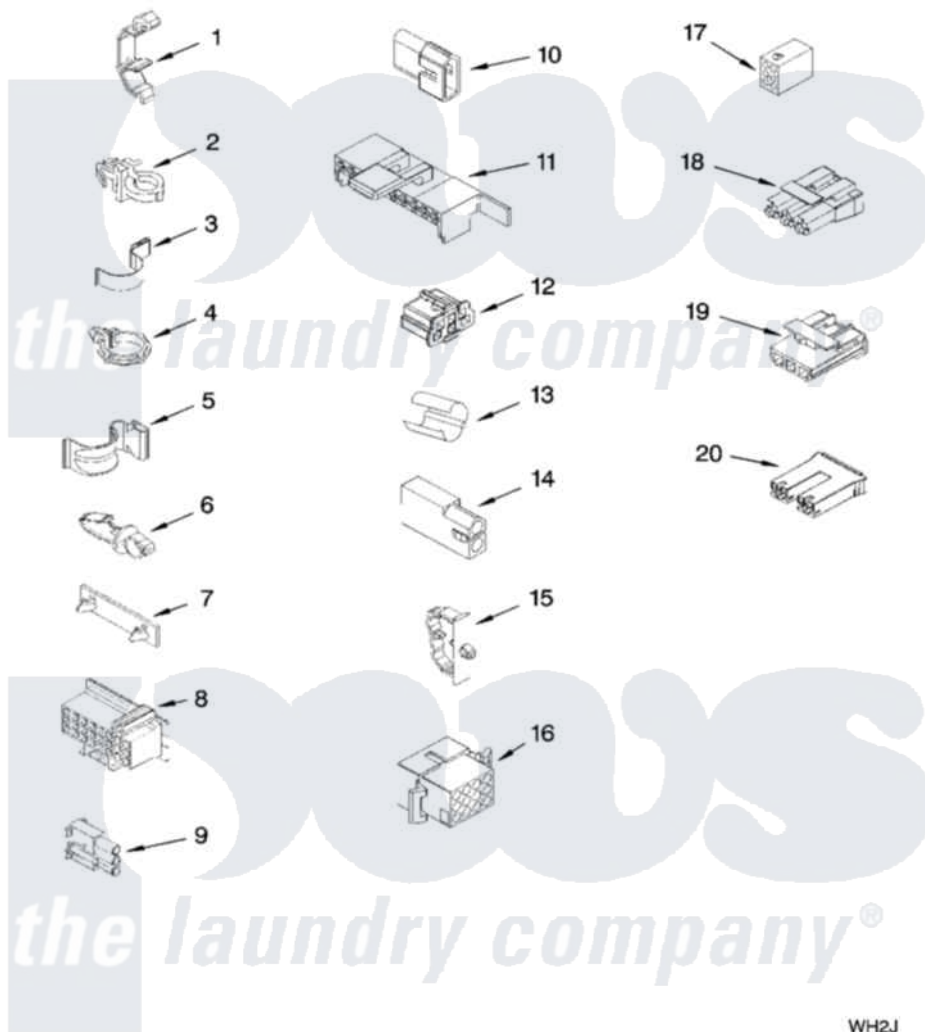

Whirlpool 7MWT96540SQ2 06 - WIRING HARNESS PARTS

WIRING HARNESS PARTS

For Models: 7MWT96540SQ2, 7MWT96540ST2
(White) (Biscuit)

W10247187

9

WH2J

Whirlpool [Residential Whirlpool 7MWT96540SQ2 Washer Parts](#) Parts Diagram 06 - WIRING HARNESS PARTS
Click on the part number to view part

Item	Original Part Number	Replaced By	Status	Part Description
1	3349557			Retainer, Harness
2	388498		Not Available	Clip, Harness
3	3347812	8528351		Clip
4	3352501	8559320		Restraint, Hose
5	90016			Clip, Pressure Switch Hose
6	3390496	8281256		Clip, Harness
7	389379			Retainer, Side To Feature Panel
8	3948614			Disconnect Block
"	352089			Timer, Block Disconnect
9	62889			Receptacle, Terminal
10	353424			Plug, Terminal
11	62505			Block, Disconnect
12	3347243			Block, Disconnect
13	63523			Harness, Protector
14	717252			Receptacle, Terminal
15	3352944			Clip, Harness

16	3390423		Not Available	Block, Disconnect (12-Way) (Timer) (Use Term. 94613)
17	3347730		Not Available	Receptacle, (6-Way) (Use Term. 94613)
18	3948617	2172937		Connector
19	3360056			Connector
20	3354925			Block, Connector
"	3354926			Block, Connector