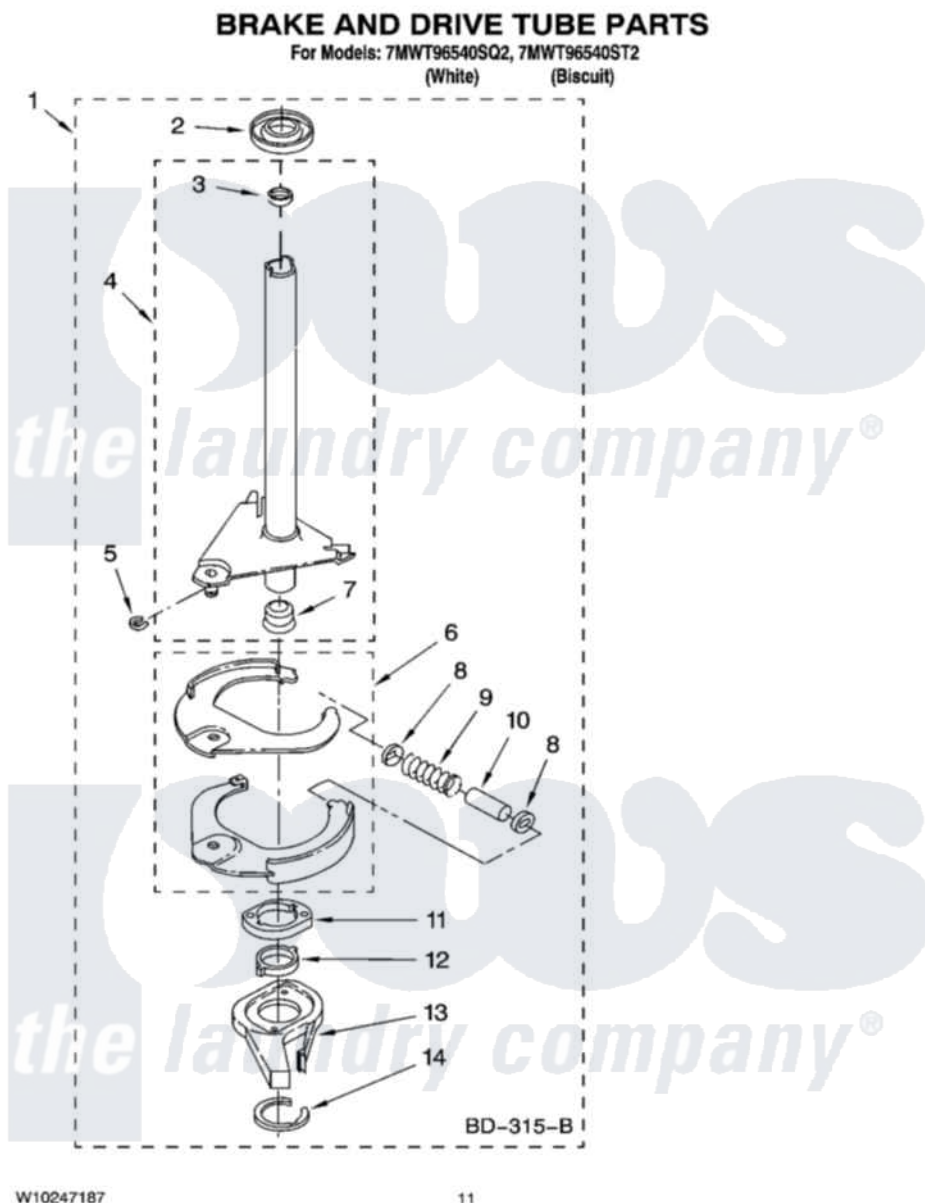

Whirlpool 7MWT96540SQ2 07 - BRAKE AND DRIVE TUBE PARTS

Whirlpool Residential Whirlpool 7MWT96540SQ2 Washer Parts Parts Diagram 07 - BRAKE AND DRIVE TUBE PARTS
Click on the part number to view part

Item	Original Part Number	Replaced By	Status	Part Description
1	388952	285792		Basketdrive
2	62658			Ring, Thrust
3	356427			Seal, Spin Pinion
4	64027	64208		Tube-Spin
5	64035	W10083190		Ring, Retaining
6	64232	285438		Shoe-Brake
7	62703	8546462		"T" Bearing, Spin Tube
8	3353956	285658		Sleeve
9	387806		Not Available	Spring, Brake
10	3355360	285658		Sleeve
11	661516	8546461		Cam, Brake Release
12	63022			Sleeve, Cam
13	64194	285790		Lining
14	90368	W10083200		Ring, Retaining
	BLANK		Not Available	Following Parts Not Illustrated
"	285208			Lubricant