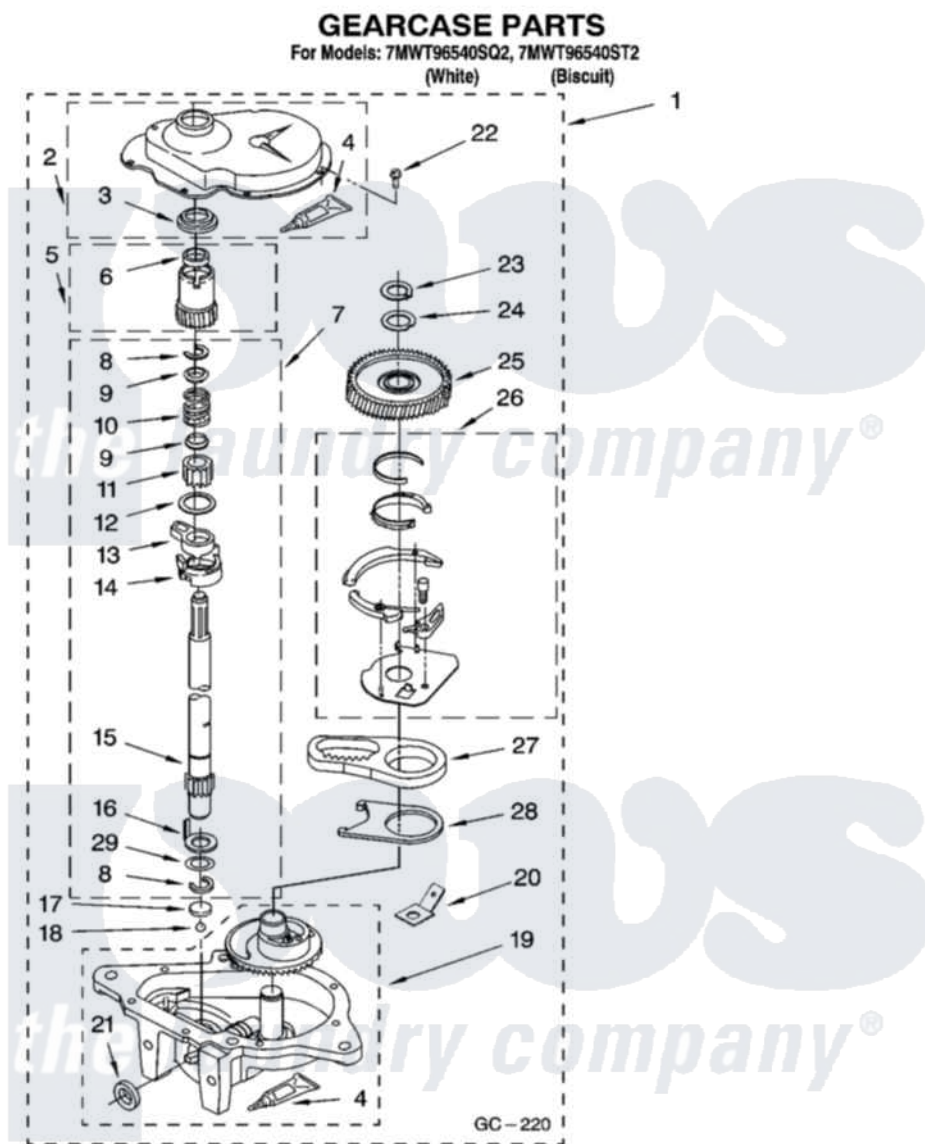

Whirlpool 7MWT96540SQ2 08 - GEARCASE PARTS

12

W10247187

Whirlpool [Residential Whirlpool 7MWT96540SQ2 Washer Parts](#) Parts Diagram 08 - GEARCASE PARTS
Click on the part number to view part

Item	Original Part Number	Replaced By	Status	Part Description
1	8532118	3360629		Gearcase
2	285202			Cover, Gearcase
3	3349985			Seal, Gearcase Cover
4	285195			Sealer Sealer, Gasket
5	63320	285362		Gear and Pinon
6	356427			Seal, Spin Pinion
7	389387			Shaft, Agitator
8	90369		Not Available	Ring, Retaining (2)
9	62677			Retainer, Spring
10	62676			Spring, Agitator
11	63273	285509		Shaft, Agitator
12	62619			Washer, Agitator Gear
13	62580	285206		Cam-Agitator
14	62581	285206		Cam-Agitator
15	285509			Shaft, Agitator
16	62618			Washer, Cam Thrust

17	16018	285205	Bearing
18	85529	285205	Bearing
19	389230	285515	Gearcase
20	3949116	Not Available	BLOCK TAB, TERMINAL
21	285352		Seal Kit, Thrust Plug
22	3351614		Screw, Gearcase Cover Mounting
23	3362552	285765	Ring-Retrn
24	285735	285766	Washer Kit, Thrust
25	62570	285362	Gear and Pinon
26	388253	999516	Shelf-Glas
27	3349296	8546456	Rack, Connecting
28	62621		Actuator, Shift
29	388815		Washer, Intermediate 1 3976263 Miscellaneous Parts Bag 2 3976300 Washer, Inlet Hose 3 3366913 Clamp, Hose