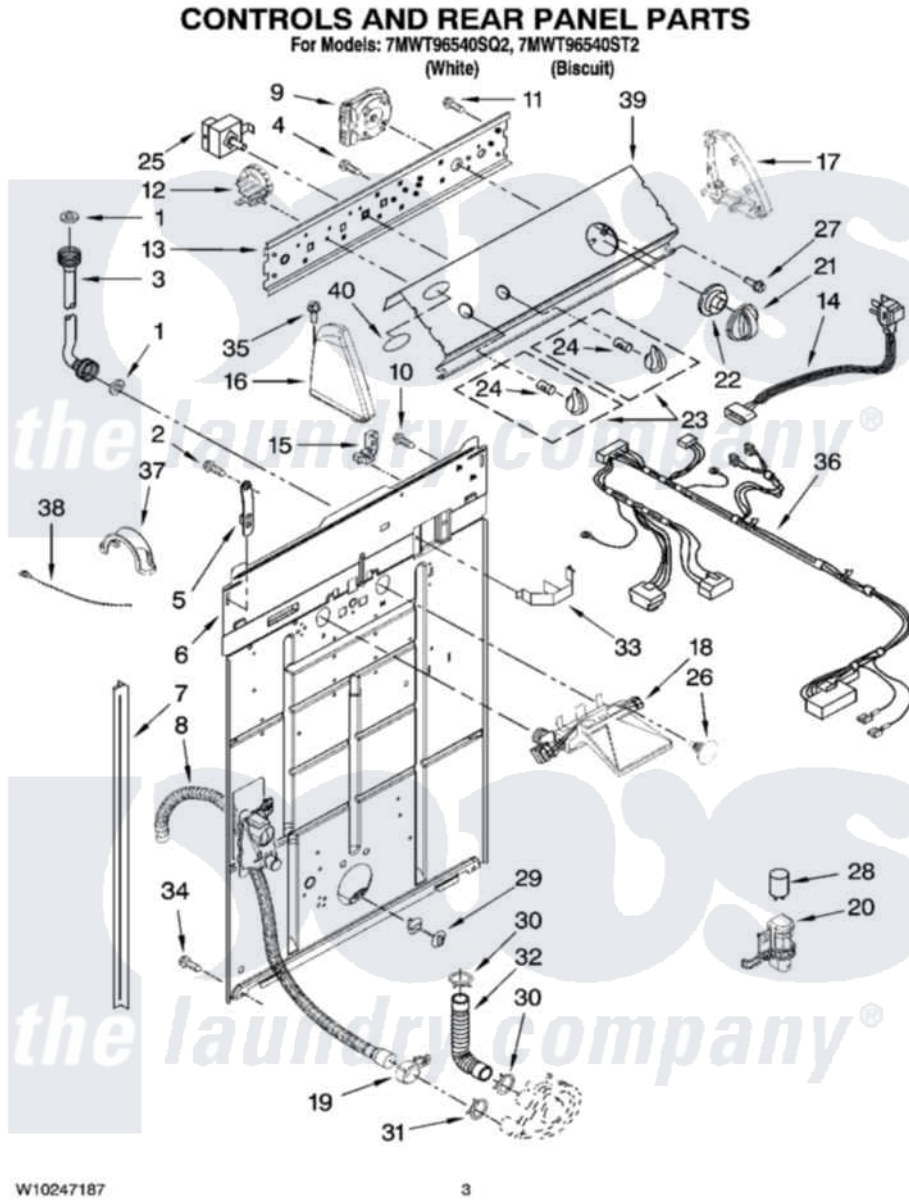

Whirlpool 7MWT96540ST2 02 - CONTROLS AND REAR PANEL PARTS

Whirlpool [Residential Whirlpool 7MWT96540ST2 Washer Parts](#) Parts Diagram 02 - CONTROLS AND REAR PANEL PARTS

[Click on the part number to view part](#)

Item	Original Part Number	Replaced By	Status	Part Description
1	W10242307	16123		Washer Inlet-Hose Miscellaneous Parts Must be Ordered Separately.
2	9740848			Screw, Mixing Valve Mounting
3	W10194210	89503		Hose-Inlet
"	W10196191	89503		Hose-Inlet
4	3400073			Screw, Ground
5	8568314			Strap, Console
6	W10194450			Panel, Rear
7	62747			Pad, Rear Panel
8	W10189267			Drain Hose Assembly
9	W10199989			Timer, Control
10	3351614			Screw, Gearcase Cover Mounting
11	90767			Screw, 8A X 3/8 HeX Washer Head Tapping
12	8577844	W10339251		Switch-WL

13	8544893		Bracket, Control
14	W10115689		Cord, Power
15	3952821	285777	Relief-Str
16	8271365	279962	Endcap
"	8271359	279962	Endcap
17	8271368	279965	Endcap
"	8271362	279965	Endcap
18	W10278652		Valve, Water Inlet W/Vacuum Break
19	8541668		Clamp, Hose
20	8318046		Clip, Capacitor
21	8566022		Knob, Timer
"	8566025		Knob, Timer
22	8566018		Dial,
23	8565944		Knob, Control
"	8565947		Knob, Control
24	8536939		Clip, Knob
25	W10000080	8282566	Clip, Pine Tree
26	661612	W10168256	Switch, Water Temperature
27	3400818		Screw, Timer Mounting
28	8572717		Capacitor, Motor Start
29	8519200		Support, Rear Panel
30	3363366	616099	Clamp
31	8317496	285655	Clamp, Hose
32	3951449	285871	Hose
33	8055003		Clip, Harness And Pressure Switch
34	62863	3390631	Screw, 10-16 X 3/8
35	388326		Screw, 8-18 X 1.25
36	W10235788		Wiring Harness
37	8577378		U-Bend, Drain Hose
38	3347868	W10339879	Tie, Cable
39	W10222535		Panel, Console
"	W10222536		Panel, Console
40	3400985		Medallion