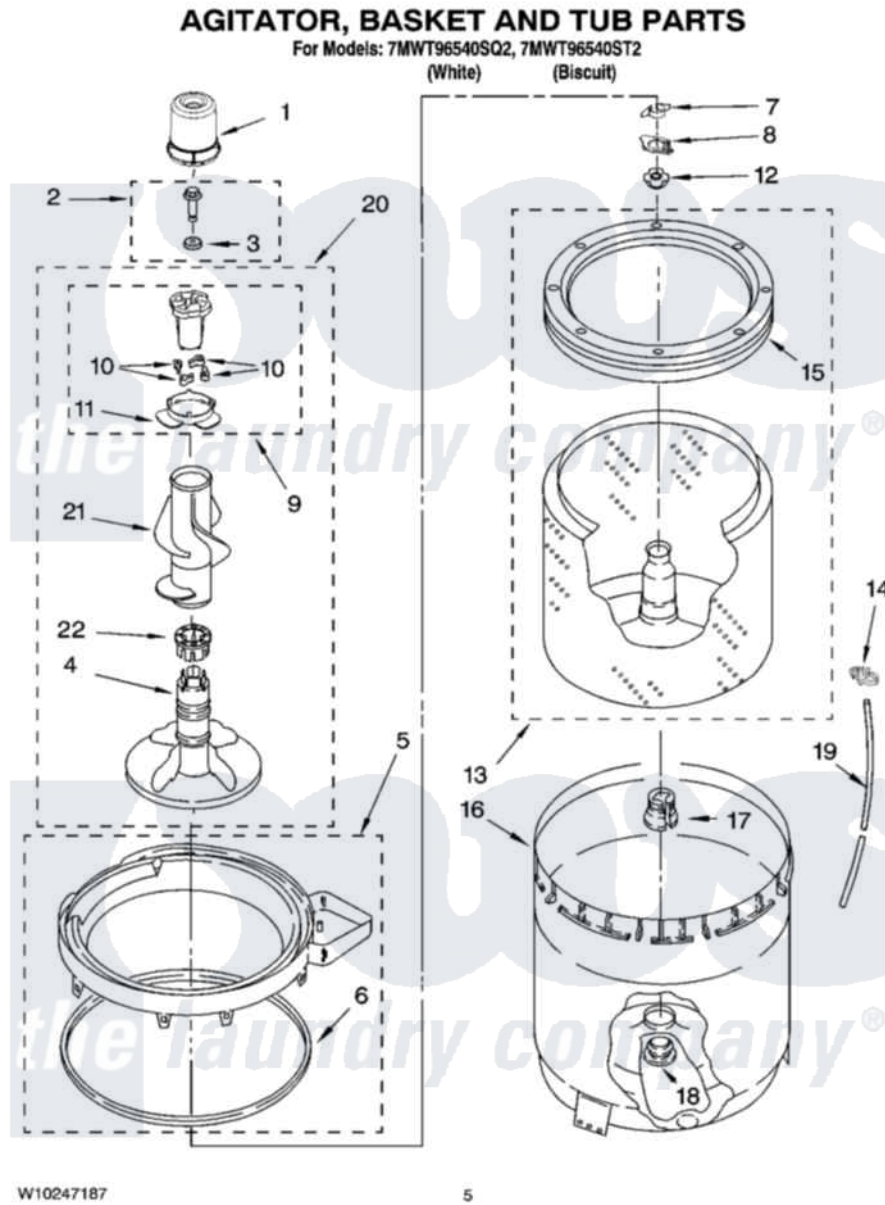

Whirlpool 7MWT96540ST2 03 - AGITATOR, BASKET AND TUB PARTS

Whirlpool Residential Whirlpool 7MWT96540ST2 Washer Parts Parts Diagram 03 - AGITATOR, BASKET AND TUB PARTS

Click on the part number to view part

Item	Original Part Number	Replaced By	Status	Part Description
1	8533252			Dispenser, Fabric Softener
2	358237			Screw And Washer
3	3949550			Washer
4	389386			Agitator
5	8528150	W10445870		Ring-Tub
6	3976308			Gasket, Tub Ring
7	3354845			Clip, Agitator
8	8543666			Washer, Agitator
9	3363662	285748		Cam-Agitator
10	3366877	80040		Dog-Agitator
11	3363661			Bearing, Driven Cam
12	21366			Nut, Spanner
13	8526017	W10389329		Clothes Container, Assembly
14	2219077			Clip, Pressure Switch Hose
15	387240			Ring, Balance
16	63849			Strain Relief, Power Cord

17	389140		Tub Block, Basket Drive
18	383727		Gasket, Centerpodt
19	3347780	353244	Hose, Pressure Switch
20	3347674	285727	Agitator
21	389141	3360824	Auger, Agitator
22	3350389	285587	Washer