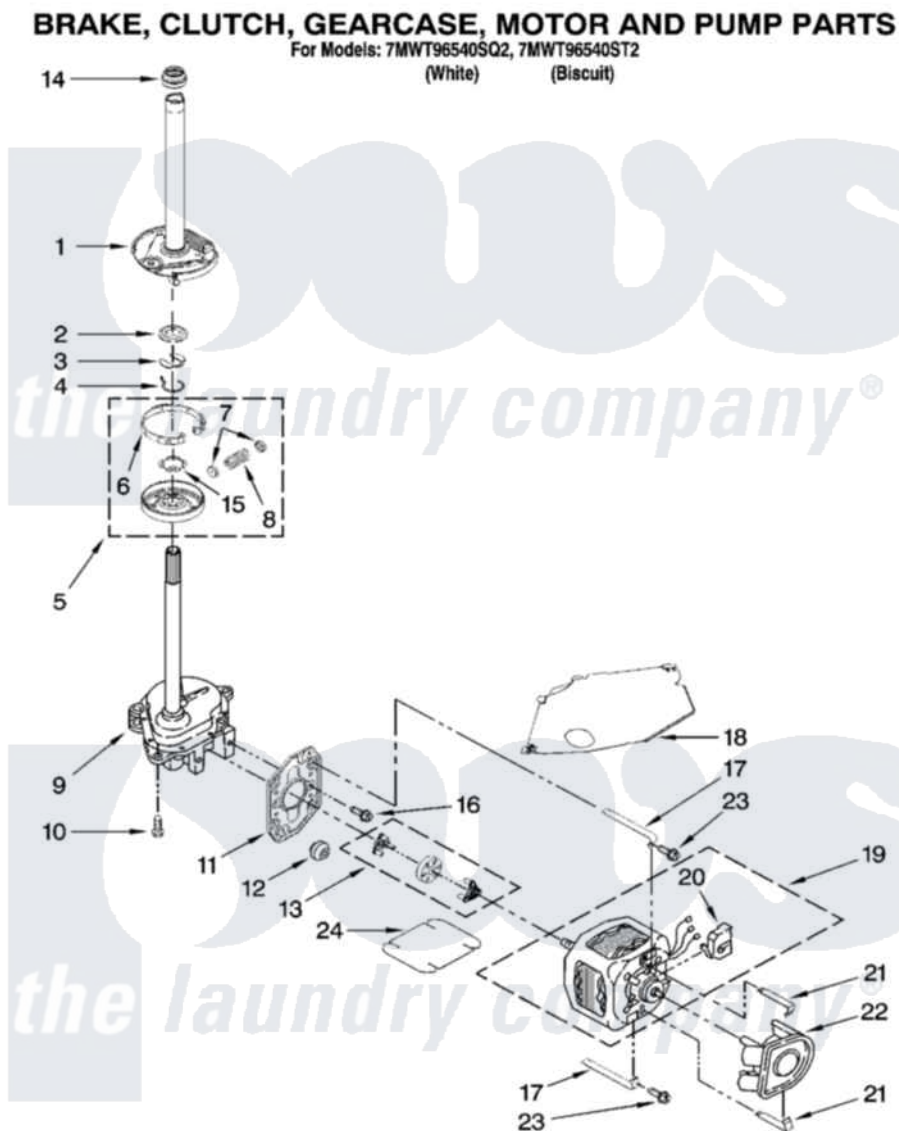

Whirlpool 7MWT96540ST2 04 - BRAKE, CLUTCH, GEARCASE, MOTOR AND PUMP PARTS

W10247187

7

Whirlpool [Residential Whirlpool 7MWT96540ST2 Washer Parts](#) Parts Diagram 04 - BRAKE, CLUTCH, GEARCASE, MOTOR AND PUMP PARTS
Click on the part number to view part

Item	Original Part Number	Replaced By	Status	Part Description
1	388952	285792		Basketdrive
2	63292			Washer, Spin Tube Thrust
3	62697	W10080230		Ring, Spin Tube Support
4	63283	285353		Ring
5	3951311	285785		Clutch
6	3951308	285790		Lining
7	62646			Cap, Clutch Spring
8	3946792			Spring And Damper Assembly
9	8532118	3360629		Gearcase
10	3357334	3400516		Screw Anti-Rattle
11	62611			Plate, Motor Mount To Gearcase
12	62691			Grommet, Motor
13	3364003	285753A		Coupling
14	8577374			Seal, Centerpost

15	3355454		Clip, Main Drive
16	3400516		Screw Anti-Rattle
17	W10086010		Retainer, Motor
18	3362089		Shield, Tub To Motor
19	8528157	661600	Motor, Main Drive
20	3952056		Switch, Main Drive Motor
21	8546127		Retainer, Pump
22	3363394		Pump
23	3387485	273556	Screw, 10-16 X 5/8
24	3946532		Shield, Motor