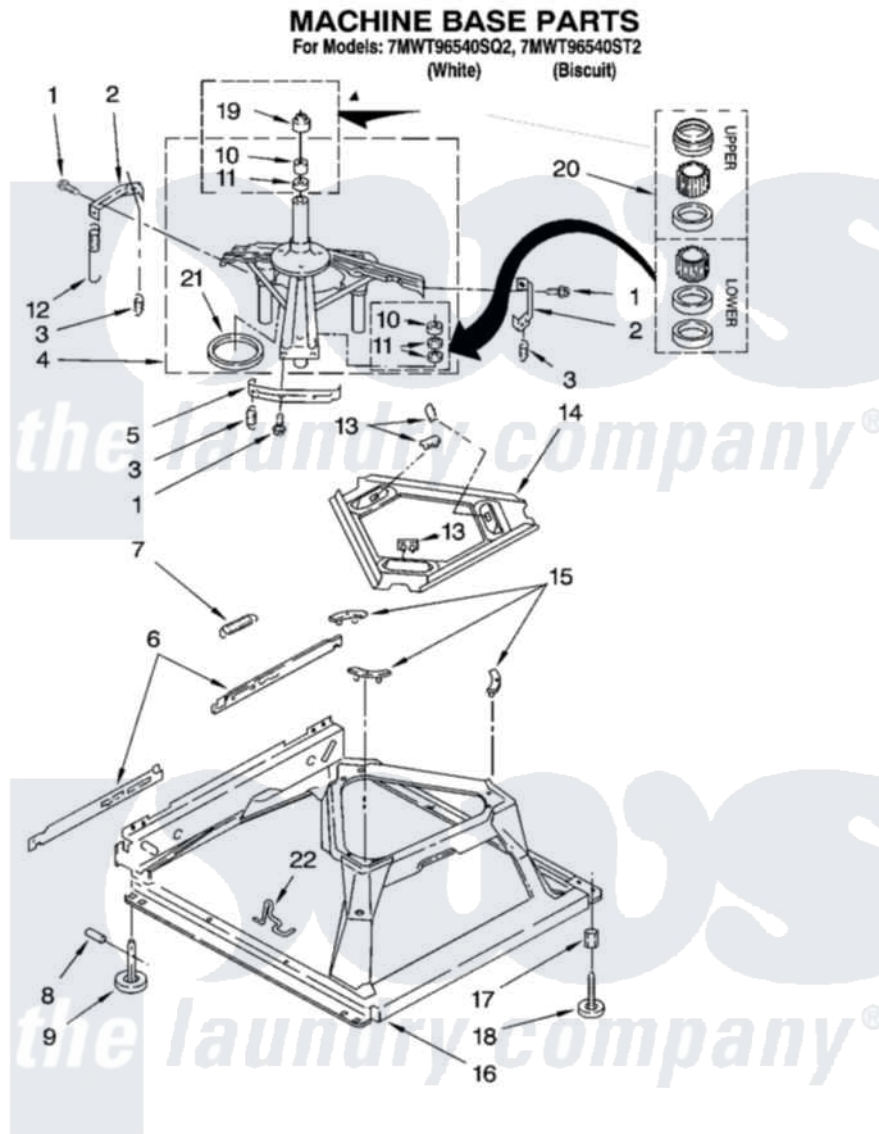

# Whirlpool 7MWT96540ST2 05 - MACHINE BASE PARTS

8

W10247187

Whirlpool [Residential Whirlpool 7MWT96540ST2 Washer Parts](#) Parts Diagram 05 - MACHINE BASE PARTS  
 Click on the part number to view part

Item	Original Part Number	Replaced By	Status	Part Description
1	<a href="#">3400076</a>			Screw, Bracket Mounting
2	<a href="#">64067</a>			Bracket, Spring Outer
3	<a href="#">63907</a>			Spring, Suspension
4	8575214	<a href="#">280184</a>		Support
5	<a href="#">64065</a>			Bracket, Spring Outer
6	<a href="#">63466</a>			Link, Leveling Mechanism
7	62597	<a href="#">8316845</a>		Spring
8	<a href="#">62837</a>			Pin, Knurled
9	62596	<a href="#">285244</a>		Feet-Leveling
10	<a href="#">8546455</a>			Bearing, Centerpost
11	357409	<a href="#">359449</a>		Seal, Agitator Shaft
12	388492	<a href="#">W10250667</a>		Spring, Counterweight
13	62568	<a href="#">285219</a>		Pad
14	<a href="#">3946509</a>			Plate, Suspension
15	3363660	<a href="#">285744</a>		Pad
16	3946512	<a href="#">285771</a>		Base

17	<a href="#">3359452</a>	Nut, Lock
18	<a href="#">W10001130</a>	Foot, Leveling
19	<a href="#">8577376</a>	Seal, Centerpost
20	<a href="#">285203</a>	Centerpost Bearing Kit
21	<a href="#">63134</a>	Ring, Sound Deadening
22	<a href="#">W10145155</a>	Retainer, Suspension Spring