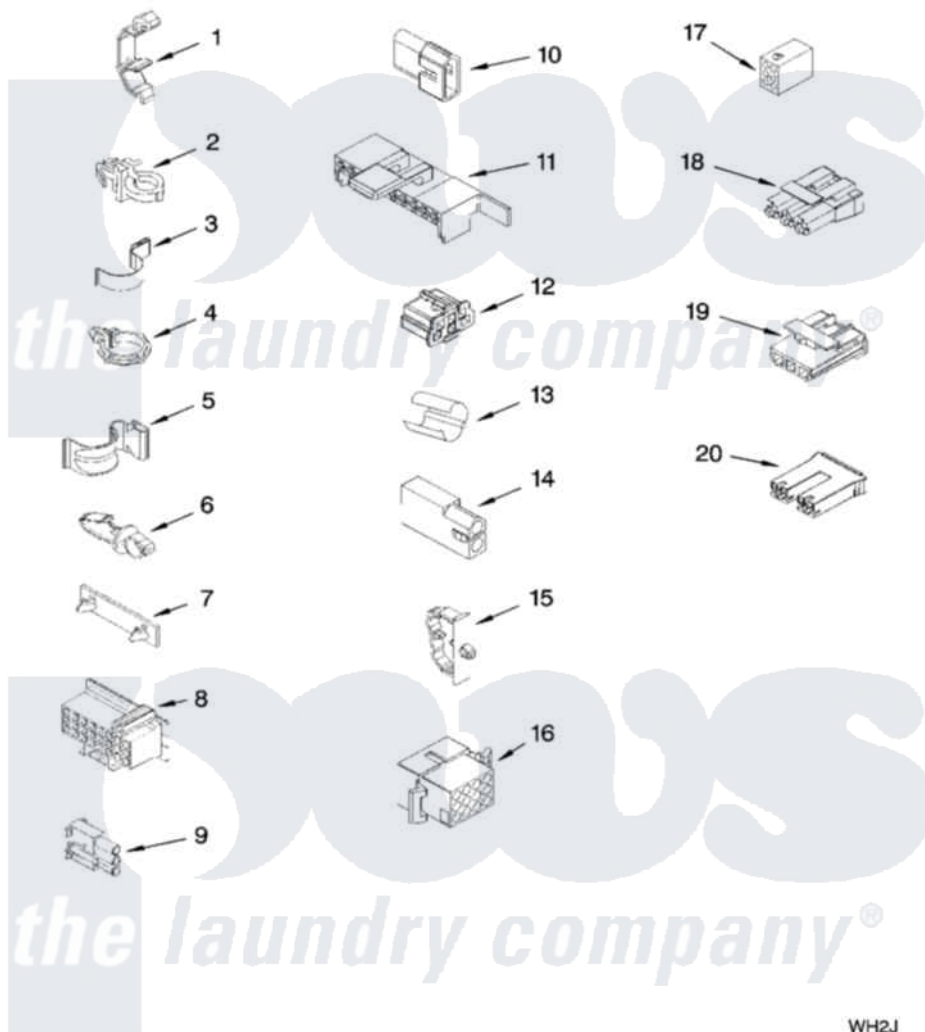

Whirlpool 7MWT96540ST2 06 - WIRING HARNESS PARTS

WIRING HARNESS PARTS

For Models: 7MWT96540SQ2, 7MWT96540ST2

(White) (Biscuit)

W10247187

9

WH2J

Whirlpool [Residential Whirlpool 7MWT96540ST2 Washer Parts](#) Parts Diagram 06 - WIRING HARNESS PARTS

[Click on the part number to view part](#)

Item	Original Part Number	Replaced By	Status	Part Description
1	3349557			Retainer, Harness
2	388498		Not Available	Clip, Harness
3	3347812	8528351		Clip
4	3352501	8559320		Restraint, Hose
5	90016			Clip, Pressure Switch Hose
6	3390496	8281256		Clip, Harness
7	389379			Retainer, Side To Feature Panel
8	3948614			Disconnect Block
"	352089			Timer, Block Disconnect
9	62889			Receptacle, Terminal
10	353424			Plug, Terminal
11	62505			Block, Disconnect
12	3347243			Block, Disconnect
13	63523			Harness, Protector
14	717252			Receptacle, Terminal
15	3352944			Clip, Harness

16	3390423		Not Available	Block, Disconnect (12-Way) (Timer) (Use Term. 94613)
17	3347730		Not Available	Receptacle, (6-Way) (Use Term. 94613)
18	3948617	2172937		Connector
19	3360056			Connector
20	3354925			Block, Connector
"	3354926			Block, Connector