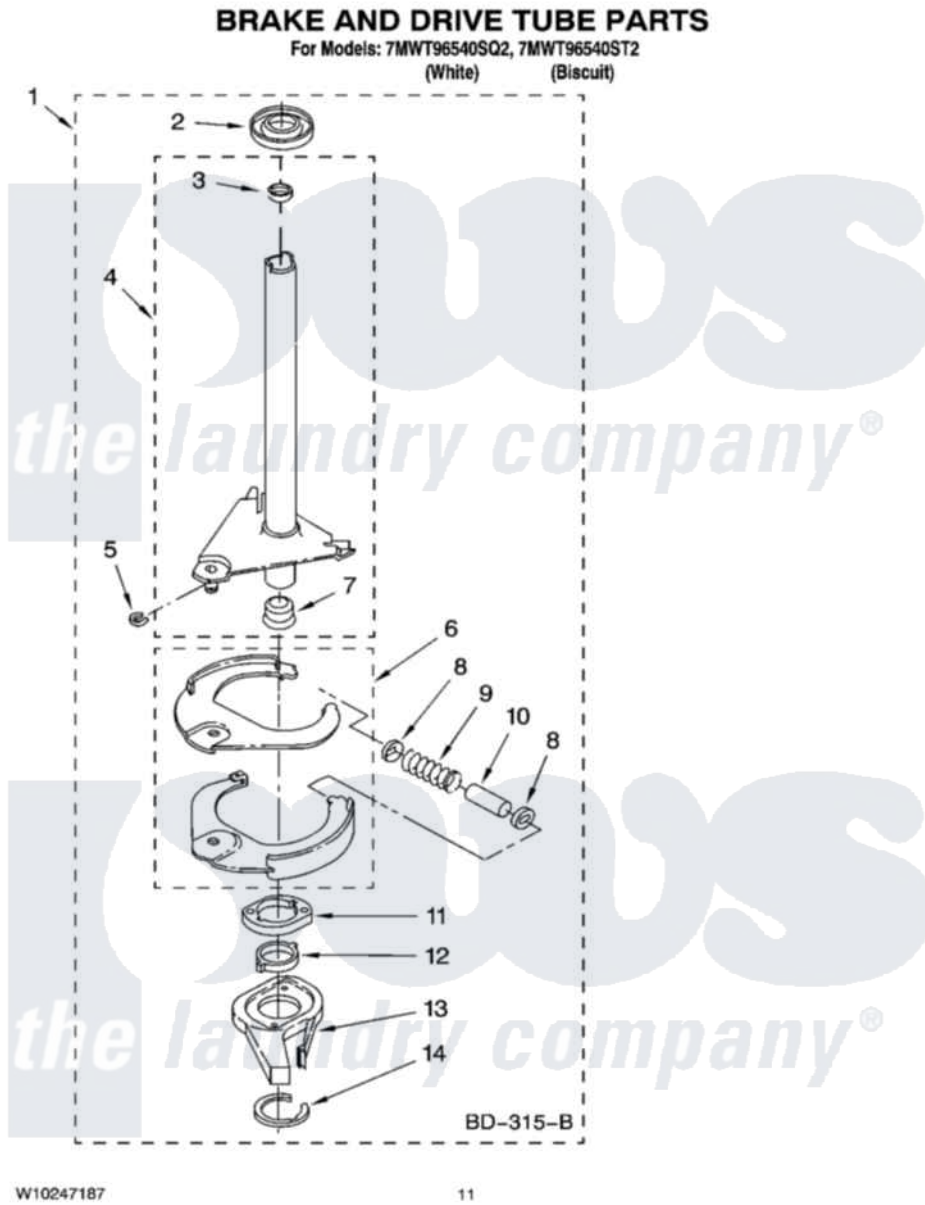

Whirlpool 7MWT96540ST2 07 - BRAKE AND DRIVE TUBE PARTS

Whirlpool Residential Whirlpool 7MWT96540ST2 Washer Parts Parts Diagram 07 - BRAKE AND DRIVE TUBE PARTS
Click on the part number to view part

Item	Original Part Number	Replaced By	Status	Part Description
1	388952	285792		Basketdrive
2	62658			Ring, Thrust
3	356427			Seal, Spin Pinion
4	64027	64208		Tube-Spin
5	64035	W10083190		Ring, Retaining
6	64232	285438		Shoe-Brake
7	62703	8546462		"T" Bearing, Spin Tube
8	3353956	285658		Sleeve
9	387806		Not Available	Spring, Brake
10	3355360	285658		Sleeve
11	661516	8546461		Cam, Brake Release
12	63022			Sleeve, Cam
13	64194	285790		Lining
14	90368	W10083200		Ring, Retaining
	BLANK		Not Available	Following Parts Not Illustrated
"	285208			Lubricant