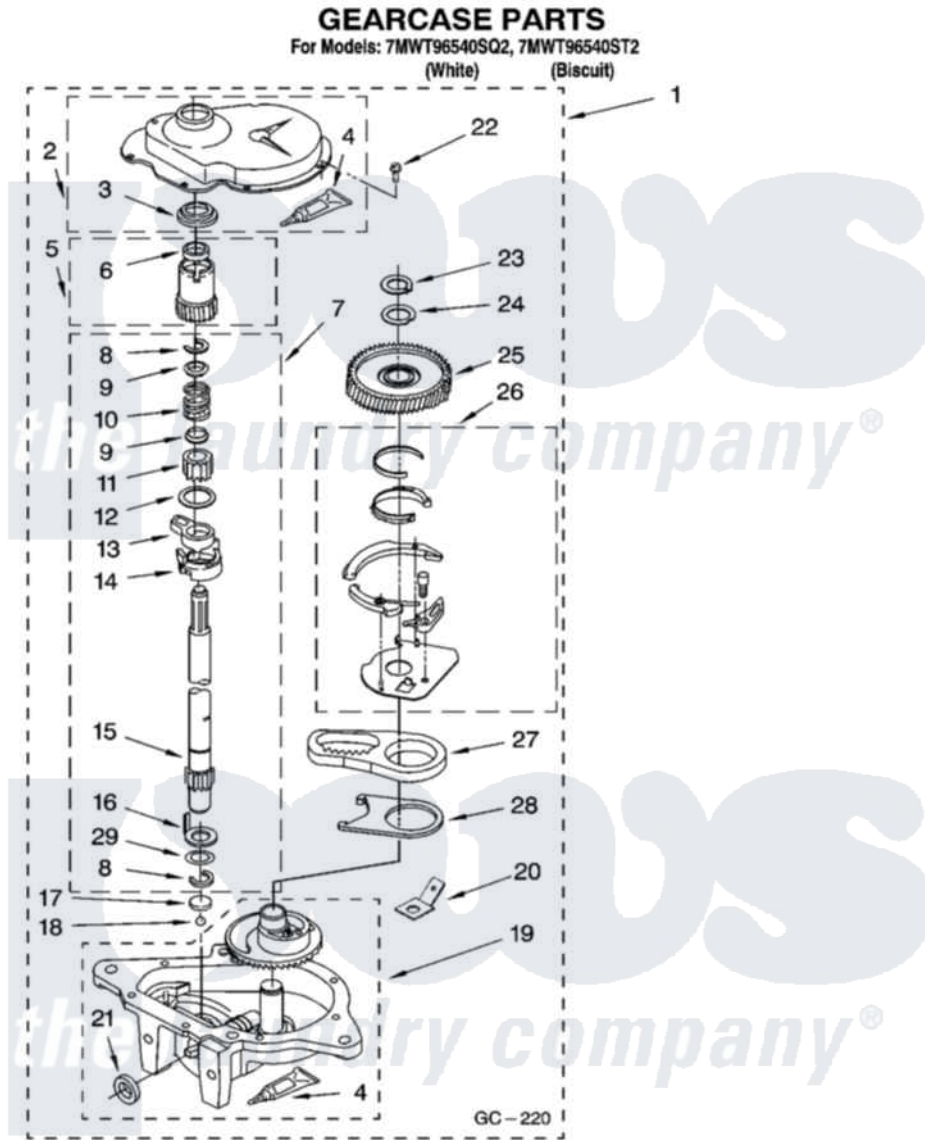

# Whirlpool 7MWT96540ST2 08 - GEARCASE PARTS

12

W10247187

Whirlpool [Residential Whirlpool 7MWT96540ST2 Washer Parts](#) Parts Diagram 08 - GEARCASE PARTS  
Click on the part number to view part

Item	Original Part Number	Replaced By	Status	Part Description
1	8532118	<a href="#">3360629</a>		Gearcase
2	<a href="#">285202</a>			Cover, Gearcase
3	<a href="#">3349985</a>			Seal, Gearcase Cover
4	<a href="#">285195</a>			Sealer Sealer, Gasket
5	63320	<a href="#">285362</a>		Gear and Pinion
6	<a href="#">356427</a>			Seal, Spin Pinion
7	<a href="#">389387</a>			Shaft, Agitator
8	90369		Not Available	Ring, Retaining (2)
9	<a href="#">62677</a>			Retainer, Spring
10	<a href="#">62676</a>			Spring, Agitator
11	63273	<a href="#">285509</a>		Shaft, Agitator
12	<a href="#">62619</a>			Washer, Agitator Gear
13	62580	<a href="#">285206</a>		Cam-Agitator
14	62581	<a href="#">285206</a>		Cam-Agitator
15	<a href="#">285509</a>			Shaft, Agitator
16	<a href="#">62618</a>			Washer, Cam Thrust

17	16018	<a href="#">285205</a>	Bearing
18	85529	<a href="#">285205</a>	Bearing
19	389230	<a href="#">285515</a>	Gearcase
20	3949116	Not Available	BLOCK TAB, TERMINAL
21	<a href="#">285352</a>		Seal Kit, Thrust Plug
22	<a href="#">3351614</a>		Screw, Gearcase Cover Mounting
23	3362552	<a href="#">285765</a>	Ring-Retrn
24	285735	<a href="#">285766</a>	Washer Kit, Thrust
25	62570	<a href="#">285362</a>	Gear and Pinon
26	388253	<a href="#">999516</a>	Shelf-Glas
27	3349296	<a href="#">8546456</a>	Rack, Connecting
28	<a href="#">62621</a>		Actuator, Shift
29	<a href="#">388815</a>		Washer, Intermediate 1 3976263 Miscellaneous Parts Bag 2 3976300 Washer, Inlet Hose 3 3366913 Clamp, Hose