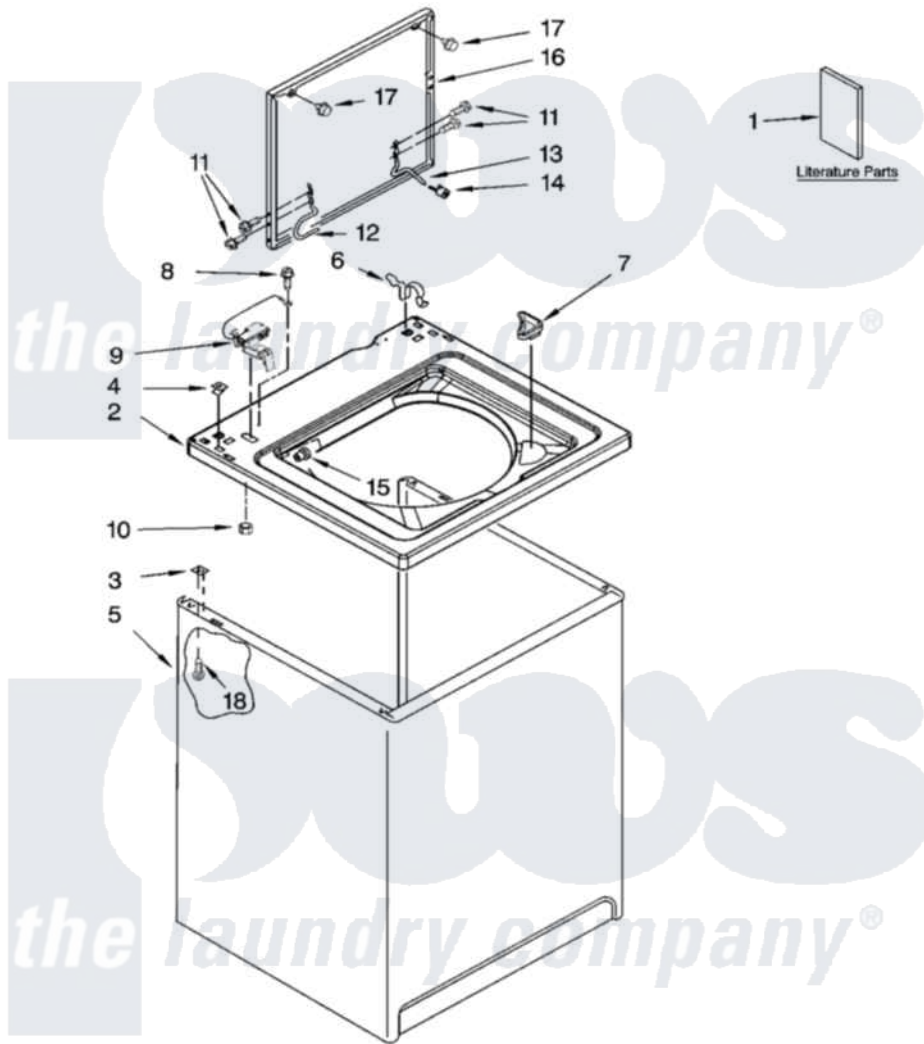

Whirlpool 7MWT96560WQ0 01 - TOP AND CABINET PARTS

TOP AND CABINET PARTS

For Model: 7MWT96560WQ0
(White)

AUTOMATIC
WASHER

2-09 Litho in U.S.A. (drd)(bay)

1

Part No. W10254674 Rev. A

Whirlpool [Residential Whirlpool 7MWT96560WQ0 Washer Parts](#) Parts Diagram 01 - TOP AND CABINET PARTS
Click on the part number to view part

Item	Original Part Number	Replaced By	Status	Part Description
1	W10155455		Not Available	Installation Instructions
"	W10245372		Not Available	Feature Sheet
"	W10245228		Not Available	Energy Guide (Mexico)
"	W10213638		Not Available	Use & Care Guide
"	W10185788		Not Available	Wiring Diagram
2	8318064			Top
3	62750			Spacer, Cabinet To Top (4)
4	357213			Nut, Push-In
5	63424			Cabinet
6	62780			Clip, Top And Cabinet And Rear Panel
7	3362952			Dispenser, Bleach
8	3351614			Screw, Gearcase Cover Mounting
9	8318084			Switch, Lid
10	8533959	680762		Nut
11	W10119828			Screw, Lid Hinge Mounting

12	W10225135	Hinge, Lid	
13	54583	Hinge, Lid	
14	19119	Bumper, Lid Hinge	
15	21258	Bearing, Lid Hinge	
16	8541774	W10193857	Lid
17	9724509	Bumper, Lid	
18	3390631	Screw, 10-16 X 3/8	