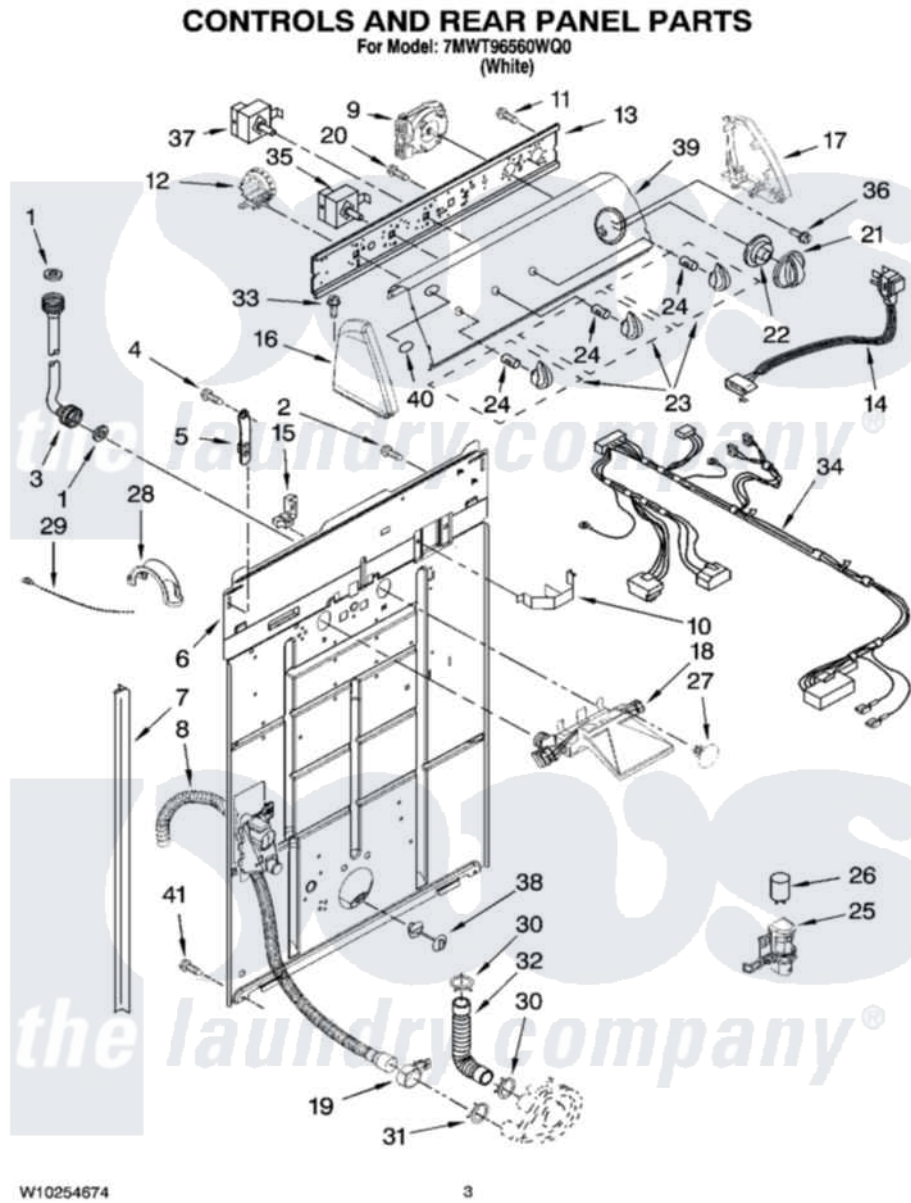

# Whirlpool 7MWT96560WQ0 02 - CONTROLS AND REAR PANEL PARTS

Whirlpool [Residential Whirlpool 7MWT96560WQ0 Washer Parts](#) Parts Diagram 02 - CONTROLS AND REAR PANEL PARTS

[Click on the part number to view part](#)

Item	Original Part Number	Replaced By	Status	Part Description
1	W10242307	<a href="#">16123</a>		Washer Inlet-Hose Miscellaneous Parts Must be Ordered Separately.
2	<a href="#">3351614</a>			Screw, Gearcase Cover Mounting
3	W10194210	<a href="#">89503</a>		Hose-Inlet
"	W10196191	<a href="#">89503</a>		Hose-Inlet
4	<a href="#">9740848</a>			Screw, Mixing Valve Mounting
5	<a href="#">8568314</a>			Strap, Console
6	<a href="#">W10194450</a>			Panel, Rear
7	<a href="#">62747</a>			Pad, Rear Panel
8	<a href="#">W10189267</a>			Drain Hose Assembly
9	<a href="#">W10185786</a>			Timer, Control
10	<a href="#">8055003</a>			Clip, Harness And Pressure Switch
11	<a href="#">90767</a>			Screw, 8A X 3/8 HeX Washer Head Tapping
12	8577845	<a href="#">W10339334</a>		Switch-WL