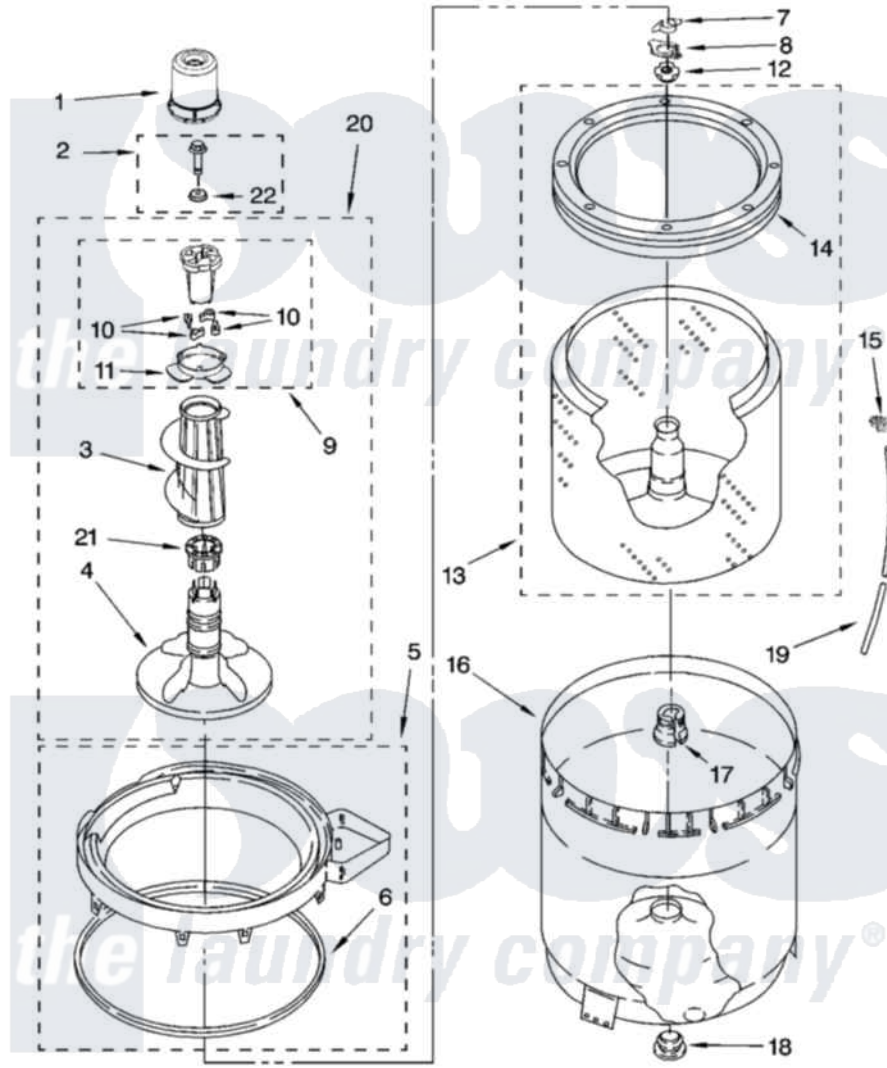

Whirlpool 7MWT96560WQ0 03 - AGITATOR, BASKET AND TUB PARTS

AGITATOR, BASKET AND TUB PARTS

For Model: 7MWT96560WQ0
(White)

W10254674

5

Whirlpool [Residential Whirlpool 7MWT96560WQ0 Washer Parts](#) Parts Diagram 03 - AGITATOR, BASKET AND TUB PARTS

[Click on the part number to view part](#)

Item	Original Part Number	Replaced By	Status	Part Description
1	8533252			Dispenser, Fabric Softener
2	358237			Screw And Washer
3	389141	3360824		Auger, Agitator
4	389386			Agitator
5	8528150	W10445870		Ring-Tub
6	3976308			Gasket, Tub Ring
7	3354845			Clip, Agitator
8	8543666			Washer, Agitator
9	3363662	285748		Cam-Agitator
10	3366877	80040		Dog-Agitator
11	3363661			Bearing, Driven Cam
12	21366			Nut, Spanner
13	8526016	W10389328		Clothes Container, Assembly
14	387240			Ring, Balance
15	2219077			Clip, Pressure Switch Hose
16	63849			Strain Relief, Power Cord

17	389140		Tub Block, Basket Drive
18	383727		Gasket, Centerpodt
19	3347780	353244	Hose, Pressure Switch
20	3347674	285727	Agitator
21	3350389	285587	Washer
22	3949550		Washer