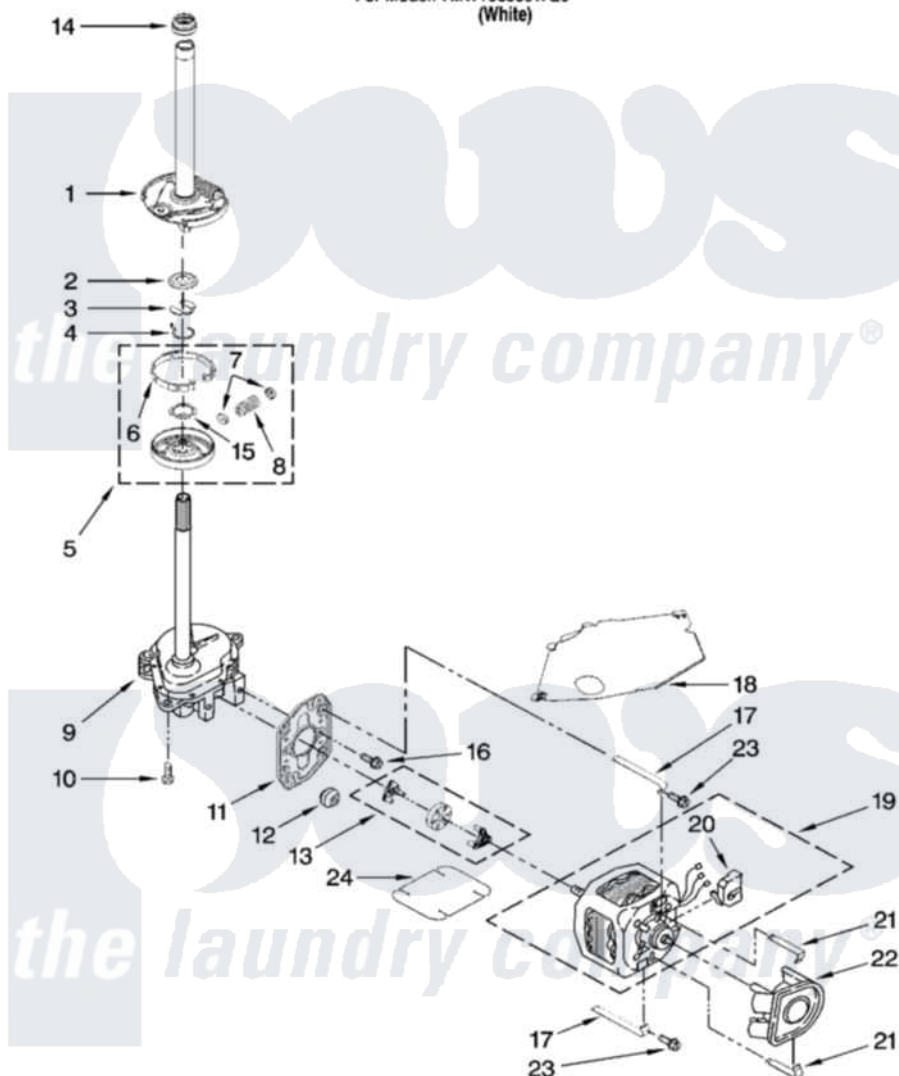

Whirlpool 7MWT96560WQ0 04 - BRAKE, CLUTCH, GEARCASE, MOTOR AND PUMP PARTS

BRAKE, CLUTCH, GEARCASE, MOTOR AND PUMP PARTS

For Model: 7MWT96560WQ0
(White)

W10254674

7

Whirlpool [Residential Whirlpool 7MWT96560WQ0 Washer Parts](#) Parts Diagram 04 - BRAKE, CLUTCH, GEARCASE, MOTOR AND PUMP PARTS
Click on the part number to view part

Item	Original Part Number	Replaced By	Status	Part Description
1	388952	285792		Basketdrive
2	63292			Washer, Spin Tube Thrust
3	62697	W10080230		Ring, Spin Tube Support
4	63283	285353		Ring
5	3951311	285785		Clutch
6	3951308	285790		Lining
7	62646			Cap, Clutch Spring
8	3946792			Spring And Damper Assembly
9	8532118	3360629		Gearcase
10	3357334	3400516		Screw Anti-Rattle
11	62611			Plate, Motor Mount To Gearcase
12	62691			Grommet, Motor
13	3364003	285753A		Coupling
14	8577374			Seal, Centerpost

15	3355454		Clip, Main Drive
16	3400516		Screw Anti-Rattle
17	W10086010		Retainer, Motor
18	3362089		Shield, Tub To Motor
19	8528157	661600	Motor, Main Drive
20	3952056		Switch, Main Drive Motor
21	8546127		Retainer, Pump
22	3363394		Pump
23	3387485	273556	Screw, 10-16 X 5/8
24	3946532		Shield, Motor