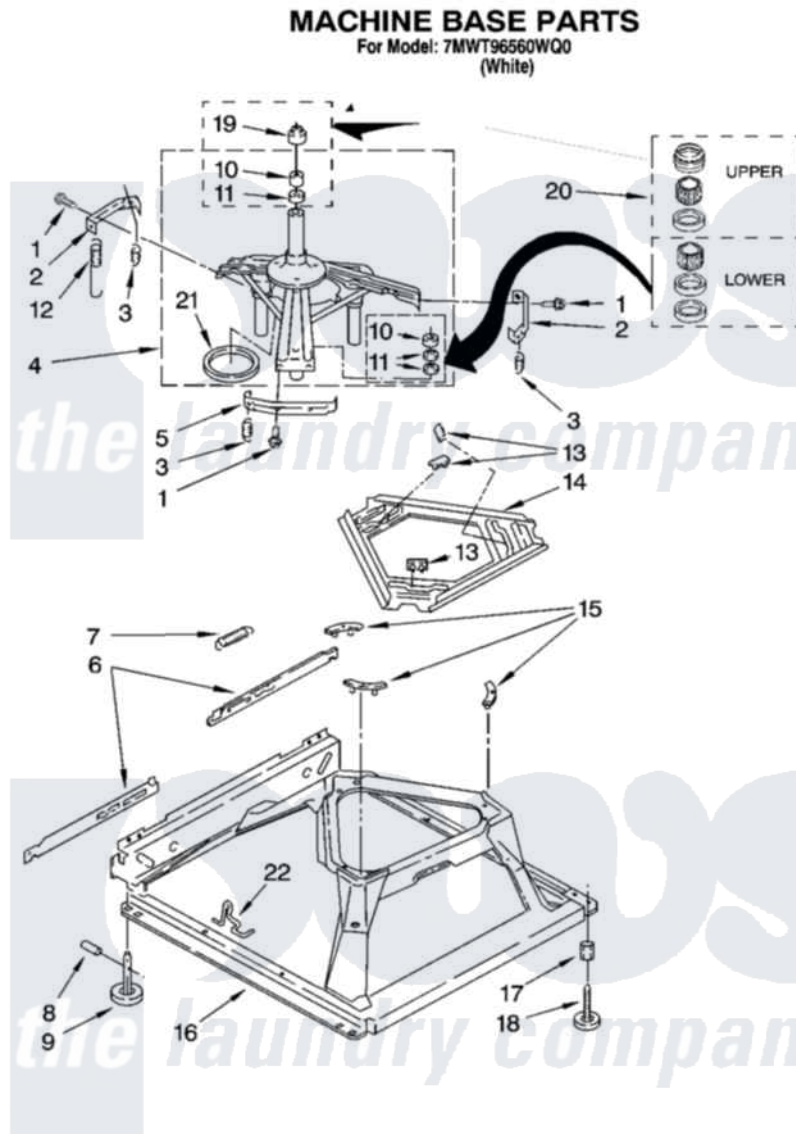

Whirlpool 7MWT96560WQ0 05 - MACHINE BASE PARTS

8

W10254674

Whirlpool [Residential Whirlpool 7MWT96560WQ0 Washer Parts](#) Parts Diagram 05 - MACHINE BASE PARTS
Click on the part number to view part

Item	Original Part Number	Replaced By	Status	Part Description
1	3400076			Screw, Bracket Mounting
2	64067			Bracket, Spring Outer
3	63907			Spring, Suspension
4	8575214	280184		Support
5	64065			Bracket, Spring Outer
6	63466			Link, Leveling Mechanism
7	62597	8316845		Spring
8	62837			Pin, Knurled
9	62596	285244		Feet-Leveling
10	8546455			Bearing, Centerpost
11	357409	359449		Seal, Agitator Shaft
12	388492	W10250667		Spring, Counterweight
13	62568	285219		Pad
14	3946509			Plate, Suspension
15	3363660	285744		Pad
16	3946512	285771		Base

17	3359452	Nut, Lock
18	W10001130	Foot, Leveling
19	8577376	Seal, Centerpost
20	285203	Centerpost Bearing Kit
21	63134	Ring, Sound Deadening
22	W10145155	Retainer, Suspension Spring