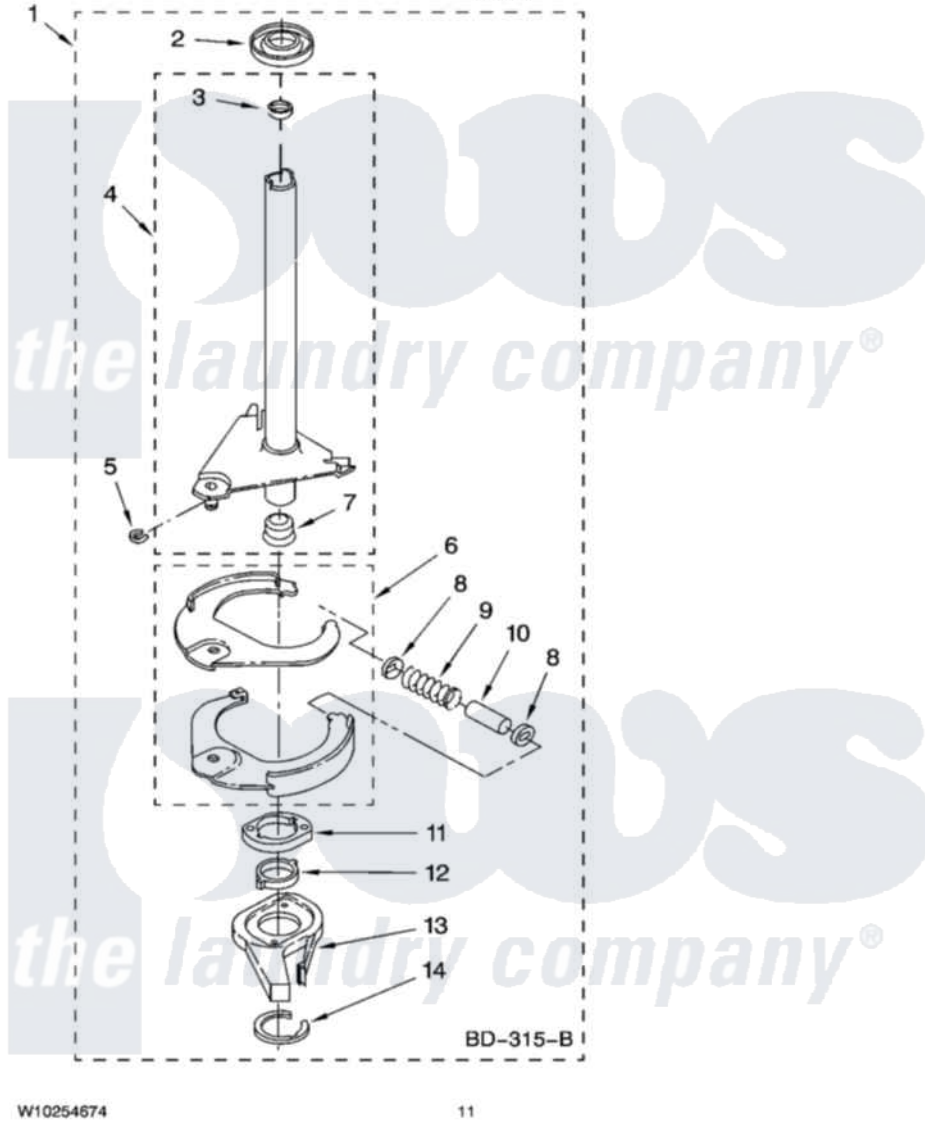

# Whirlpool 7MWT96560WQ0 07 - BRAKE AND DRIVE TUBE PARTS

## BRAKE AND DRIVE TUBE PARTS

For Model: 7MWT96560WQ0  
(White)

W10254674

11

Whirlpool Residential Whirlpool 7MWT96560WQ0 Washer Parts Parts Diagram 07 - BRAKE AND DRIVE TUBE PARTS  
Click on the part number to view part

Item	Original Part Number	Replaced By	Status	Part Description
1	388952	<a href="#">285792</a>		Basketdrive
2	<a href="#">62658</a>			Ring, Thrust
3	<a href="#">356427</a>			Seal, Spin Pinion
4	64027	<a href="#">64208</a>		Tube-Spin
5	64035	<a href="#">W10083190</a>		Ring, Retaining
6	64232	<a href="#">285438</a>		Shoe-Brake
7	62703	<a href="#">8546462</a>		"T" Bearing, Spin Tube
8	3353956	<a href="#">285658</a>		Sleeve
9	387806		Not Available	Spring, Brake
10	3355360	<a href="#">285658</a>		Sleeve
11	661516	<a href="#">8546461</a>		Cam, Brake Release
12	<a href="#">63022</a>			Sleeve, Cam
13	64194	<a href="#">285790</a>		Lining
14	90368	<a href="#">W10083200</a>		Ring, Retaining
	BLANK		Not Available	Following Parts Not Illustrated
"	<a href="#">285208</a>			Lubricant