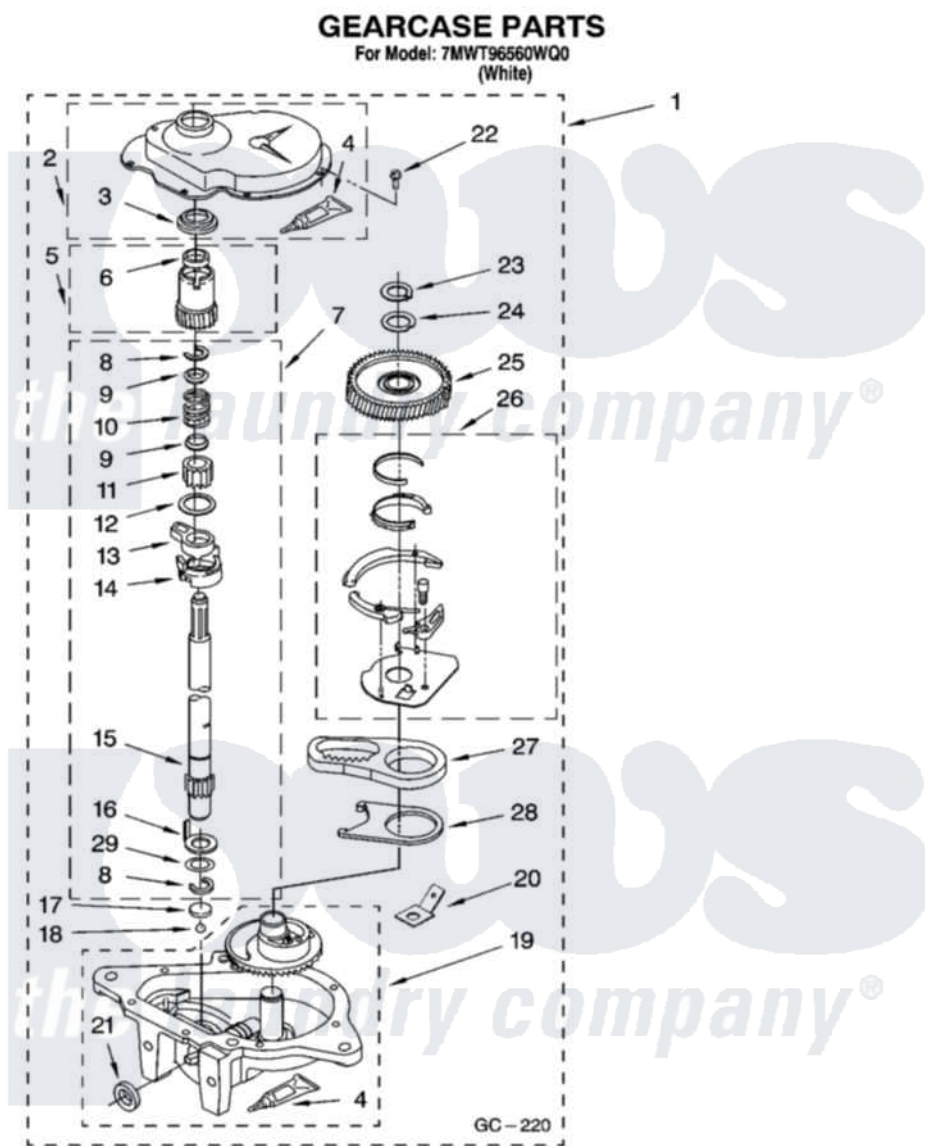

**Whirlpool 7MWT96560WQ0 08 - GEARCASE PARTS, OPTIONAL PARTS
(NOT INCLUDED)**

12

W10254674

Whirlpool Residential Whirlpool 7MWT96560WQ0 Washer Parts Parts Diagram 08 - GEARCASE PARTS, OPTIONAL PARTS (NOT INCLUDED)

Click on the part number to view part

Item	Original Part Number	Replaced By	Status	Part Description
1	8532118	3360629		Gearcase
2	285202			Cover, Gearcase
3	3349985			Seal, Gearcase Cover
4	285195			Sealer Sealer, Gasket
5	63320	285362		Gear and Pinion
6	356427			Seal, Spin Pinion
7	389387			Shaft, Agitator
8	90369		Not Available	Ring, Retaining (2)
9	62677			Retainer, Spring
10	62676			Spring, Agitator
11	63273	285509		Shaft, Agitator
12	62619			Washer, Agitator Gear
13	62580	285206		Cam-Agitator
14	62581	285206		Cam-Agitator
15	285509			Shaft, Agitator

16	62618		Washer, Cam Thrust
17	16018	285205	Bearing
18	85529	285205	Bearing
19	389230	285515	Gearcase
20	3949116	Not Available	BLOCK TAB, TERMINAL
21	285352		Seal Kit, Thrust Plug
22	3351614		Screw, Gearcase Cover Mounting
23	3362552	285765	Ring-Retrn
24	285735	285766	Washer Kit, Thrust
25	62570	285362	Gear and Pinon
26	388253	999516	Shelf-Glas
27	3349296	8546456	Rack, Connecting
28	62621		Actuator, Shift
29	388815		Washer, Intermediate 1 3976263 Miscellaneous Parts Bag 2 3976300 Washer, Inlet Hose 3 3366913 Clamp, Hose
	72017		Paint, Touch-Up
"	350938		Paint, Pressurized Spray B
"	350930		Paint, Pressurized Spray B
"	799344		Paint, Touch-Up)
"	BLANK	Not Available	OIL
"	350572		Oil
"	BLANK	Not Available	LUBRICANT
"	285208		Lubricant
"	BLANK	Not Available	SEALER
"	285195		Sealer Sealer, Gasket
"	BLANK	Not Available	ACCESSORY PARTS
"	367031		Water System Parts
"	280129	280129A	Break-Sphn
"	280130	280130A	Adapter
"	280131	40922	Hose