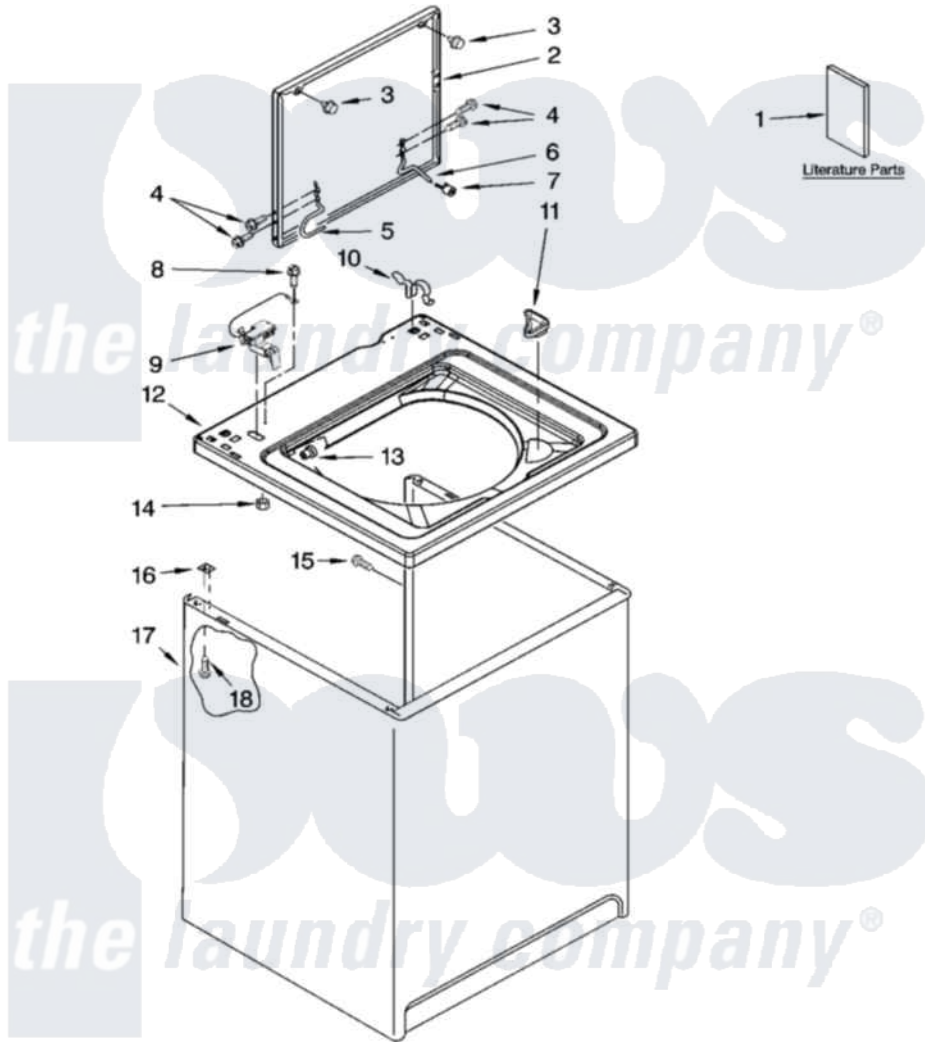

Whirlpool 7MWT96680TQ0 01 - TOP AND CABINET PARTS

TOP AND CABINET PARTS

For Models: 7MWT96680TQ0, 7MWT96680TT0
(White) (Biscuit)

AUTOMATIC
WASHER

8-07 Litho in U.S.A. (drd)

1

Part No. W10159636 Rev. A

Whirlpool [Residential Whirlpool 7MWT96680TQ0 Washer Parts](#) Parts Diagram 01 - TOP AND CABINET PARTS
Click on the part number to view part

Item	Original Part Number	Replaced By	Status	Part Description
1	W10071230		Not Available	Installation Instructions
"	W10131552		Not Available	Feature Sheet
"	W10131562		Not Available	Energy Guide (Mexico)
"	8539806		Not Available	Use & Care Guide
"	8543288		Not Available	Wiring Diagram
2	8557513	3957617		Lid
"	8557514	3957618		Lid
3	9724509			Bumper, Lid
4	W10119872	W10119828		Screw, Lid Hinge Mounting
5	8318088			Hinge, Lid
6	54583			Hinge, Lid
7	19119			Bumper, Lid Hinge
8	3351614			Screw, Gearcase Cover Mounting
9	8318084			Switch, Lid
10	62780			Clip, Top And Cabinet And Rear Panel

11	3362952		Dispenser, Bleach
12	8559483		Top
"	8567424		Top
13	21258		Bearing, Lid Hinge
14	8533959	680762	Nut
15	3357011	308685	Side Trim)
16	62750		Spacer, Cabinet To Top (4)
17	63424		Cabinet
"	3954357		Cabinet
18	3390631		Screw, 10-16 X 3/8