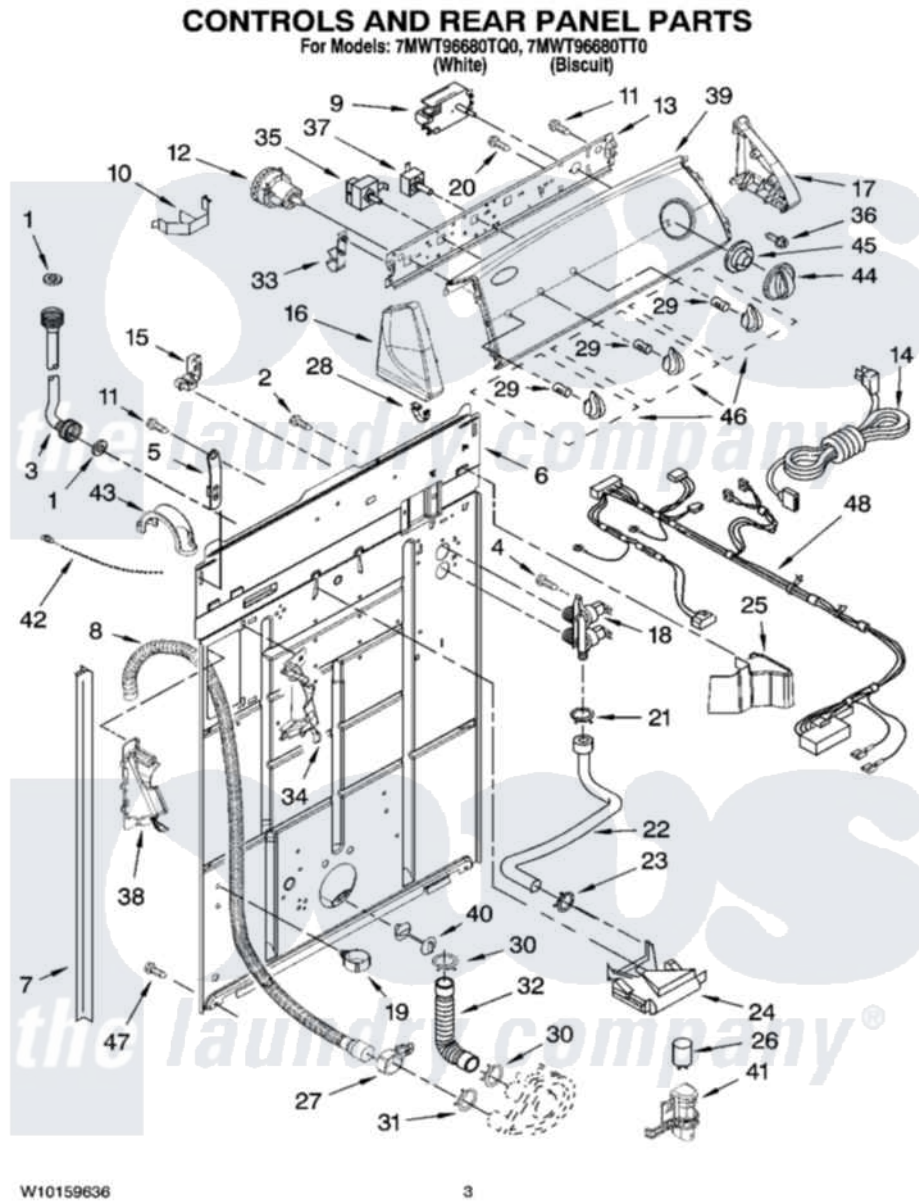

Whirlpool 7MWT96680TQ0 02 - CONTROLS AND REAR PANEL PARTS

Whirlpool [Residential Whirlpool 7MWT96680TQ0 Washer Parts](#) Parts Diagram 02 - CONTROLS AND REAR PANEL PARTS

[Click on the part number to view part](#)

Item	Original Part Number	Replaced By	Status	Part Description
1	3976300	16123		Washer Inlet-Hose Miscellaneous Parts Must be Ordered Separately.
2	3351614			Screw, Gearcase Cover Mounting
3	8571377	89503		Hose-Inlet
"	8571378	89503		Hose-Inlet
4	9740848			Screw, Mixing Valve Mounting
5	8568314			Strap, Console
6	8318015			Panel, Rear
7	62747			Pad, Rear Panel
8	W10122138	W10096921		Drain Hose Assembly
9	3949208			Timer, Control
10	8055003			Clip, Harness And Pressure Switch
11	90767			Screw, 8A X 3/8 HeX Washer Head Tapping
12	3366847	W10337780		Switch-WL

13	8566003		Bracket, Control
14	W10115689		Cord, Power
15	3952821	285777	Relief-Str
16	8565957		Cap, End
"	8565958		Cap, End
17	8565954		Cap, End
"	8565955		Cap, End
18	3952164	285805	Valve-Inlet
19	8541667		Clamp, Hose
20	3400073		Screw, Ground
21	301958	596669	Clamp, Manifold
22	8541607	3357328	Hose, Vacuum Break
23	370450	596669	Clamp, Manifold
24	387606	3360977	Break-Vac
25	8314879		Shield, Inlet Valve
26	8572717		Capacitor, Motor Start
27	8541668		Clamp, Hose
28	8312709		Clip-Console
29	8536939		Clip, Knob
30	3363366	616099	Clamp
31	8317496	285655	Clamp, Hose
32	3951449	285871	Hose
33	8317975		Restraint, Harness
34	8541669		Bucket, Drain Hose
35	661612	W10168256	Switch, Water Temperature
36	3400818		Screw, Timer Mounting
37	3949187	W10168262	Switch, Rotary
38	8541658		Bucket, Drain Hose
39	8543015		Panel, Console
"	8543016		Panel, Console
40	8519200		Support, Rear Panel
41	8318046		Clip, Capacitor
42	3347868	W10339879	Tie, Cable
43	8577378		U-Bend, Drain Hose
44	8566022		Knob, Timer
"	8566025		Knob, Timer
45	8566018		Dial,
46	8565944		Knob, Control
"	8565947		Knob, Control
47	62863	3390631	Screw, 10-16 X 3/8
48	3956729		Harness, Wiring