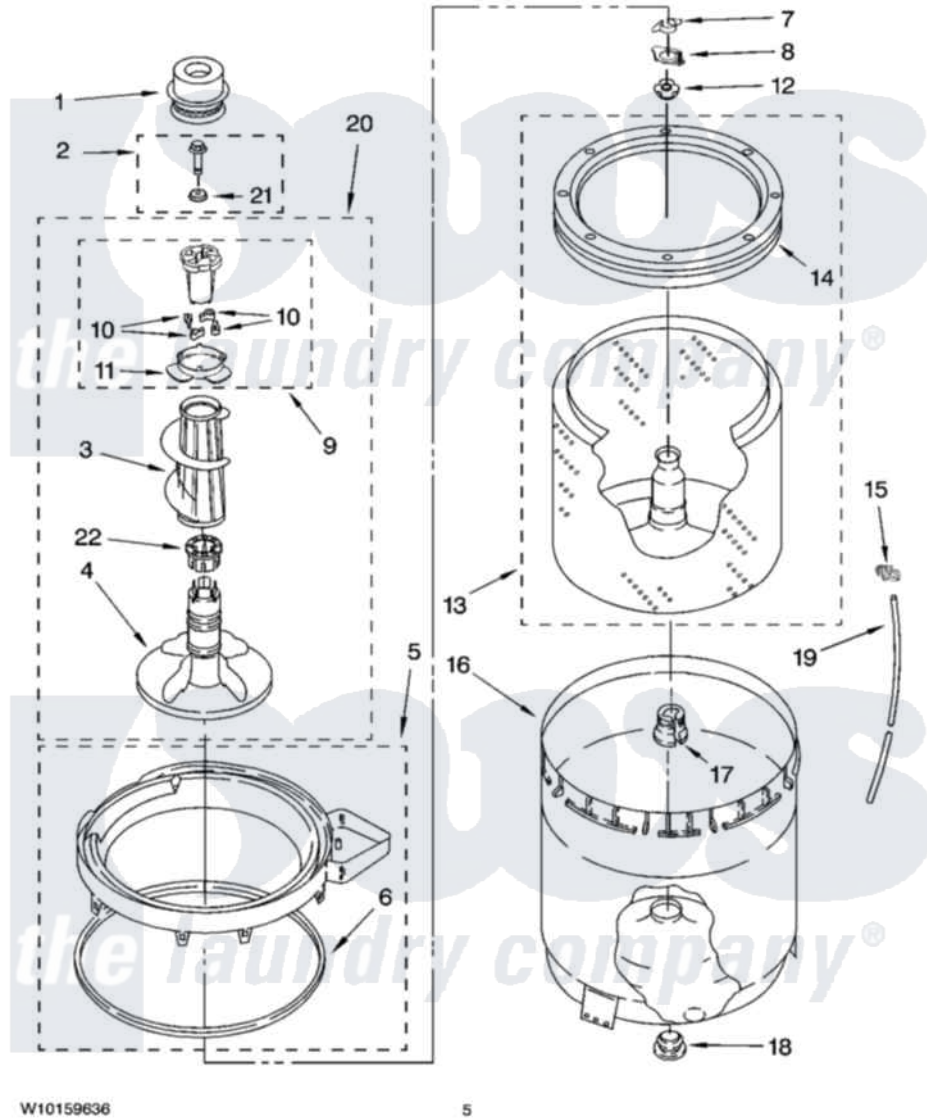

Whirlpool 7MWT96680TQ0 03 - AGITATOR, BASKET AND TUB PARTS

AGITATOR, BASKET AND TUB PARTS

For Models: 7MWT96680TQ0, 7MWT96680TT0
(White) (Biscuit)

W10159636

5

Whirlpool Residential Whirlpool 7MWT96680TQ0 Washer Parts Parts Diagram 03 - AGITATOR, BASKET AND TUB PARTS

[Click on the part number to view part](#)

| Item | Original Part Number | Replaced By | Status | Part Description |
|------|-------------------------|---------------------------|--------|-----------------------------|
| 1 | 8533252 | | | Dispenser, Fabric Softener |
| 2 | 358237 | | | Screw And Washer |
| 3 | 389141 | 3360824 | | Auger, Agitator |
| 4 | 389386 | | | Agitator |
| 5 | 8528150 | W10445870 | | Ring-Tub |
| 6 | 3976308 | | | Gasket, Tub Ring |
| 7 | 3354845 | | | Clip, Agitator |
| 8 | 8543666 | | | Washer, Agitator |
| 9 | 3363662 | 285748 | | Cam-Agitator |
| 10 | 3366877 | 80040 | | Dog-Agitator |
| 11 | 3363661 | | | Bearing, Driven Cam |
| 12 | 21366 | | | Nut, Spanner |
| 13 | 8526017 | W10389329 | | Clothes Container, Assembly |
| 14 | 8519788 | 387240 | | Ring, Balance |
| 15 | 2219077 | | | Clip, Pressure Switch Hose |
| 16 | 63849 | | | Strain Relief, Power Cord |

| | | | |
|----|-------------------------|------------------------|-------------------------|
| 17 | 389140 | | Tub Block, Basket Drive |
| 18 | 383727 | | Gasket, Centerpodt |
| 19 | 3347780 | 353244 | Hose, Pressure Switch |
| 20 | 3347674 | 285727 | Agitator |
| 21 | 3949550 | | Washer |
| 22 | 3350389 | 285587 | Washer |