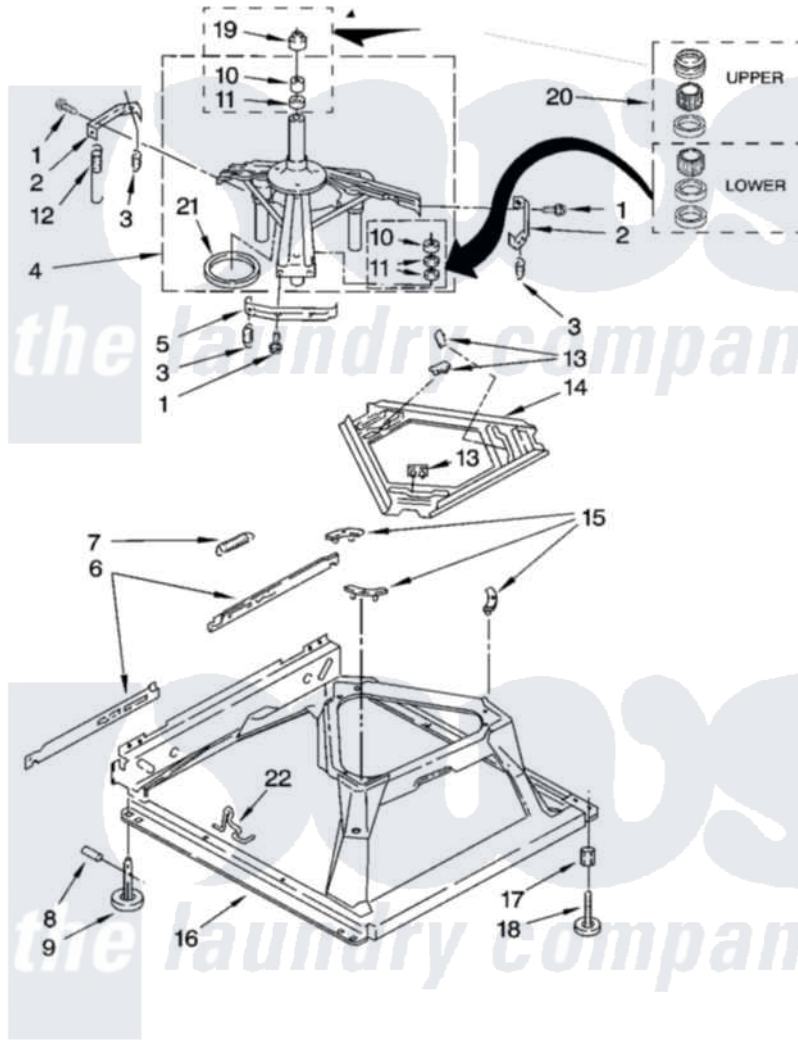

Whirlpool 7MWT96680TQ0 04 - MACHINE BASE PARTS

MACHINE BASE PARTS

For Models: 7MWT96680TQ0, 7MWT96680TT0
(White) (Biscuit)

W10159636

7

Whirlpool [Residential Whirlpool 7MWT96680TQ0 Washer Parts](#) Parts Diagram 04 - MACHINE BASE PARTS
Click on the part number to view part

Item	Original Part Number	Replaced By	Status	Part Description
1	3400076			Screw, Bracket Mounting
2	64067			Bracket, Spring Outer
3	63907			Spring, Suspension
4	8575214	280184		Support
5	64065			Bracket, Spring Outer
6	63466			Link, Leveling Mechanism
7	62597	8316845		Spring
8	62837			Pin, Knurled
9	62596	285244		Feet-Leveling
10	8546455			Bearing, Centerpost
11	357409	359449		Seal, Agitator Shaft
12	388492	W10250667		Spring, Counterweight
13	62568	285219		Pad
14	3946509			Plate, Suspension
15	3363660	285744		Pad
16	3946512	285771		Base

17	3359452	Nut, Lock
18	W10001130	Foot, Leveling
19	8577376	Seal, Centerpost
20	285203	Centerpost Bearing Kit
21	63134	Ring, Sound Deadening
22	63806	W10145155 Retainer, Suspension Spring