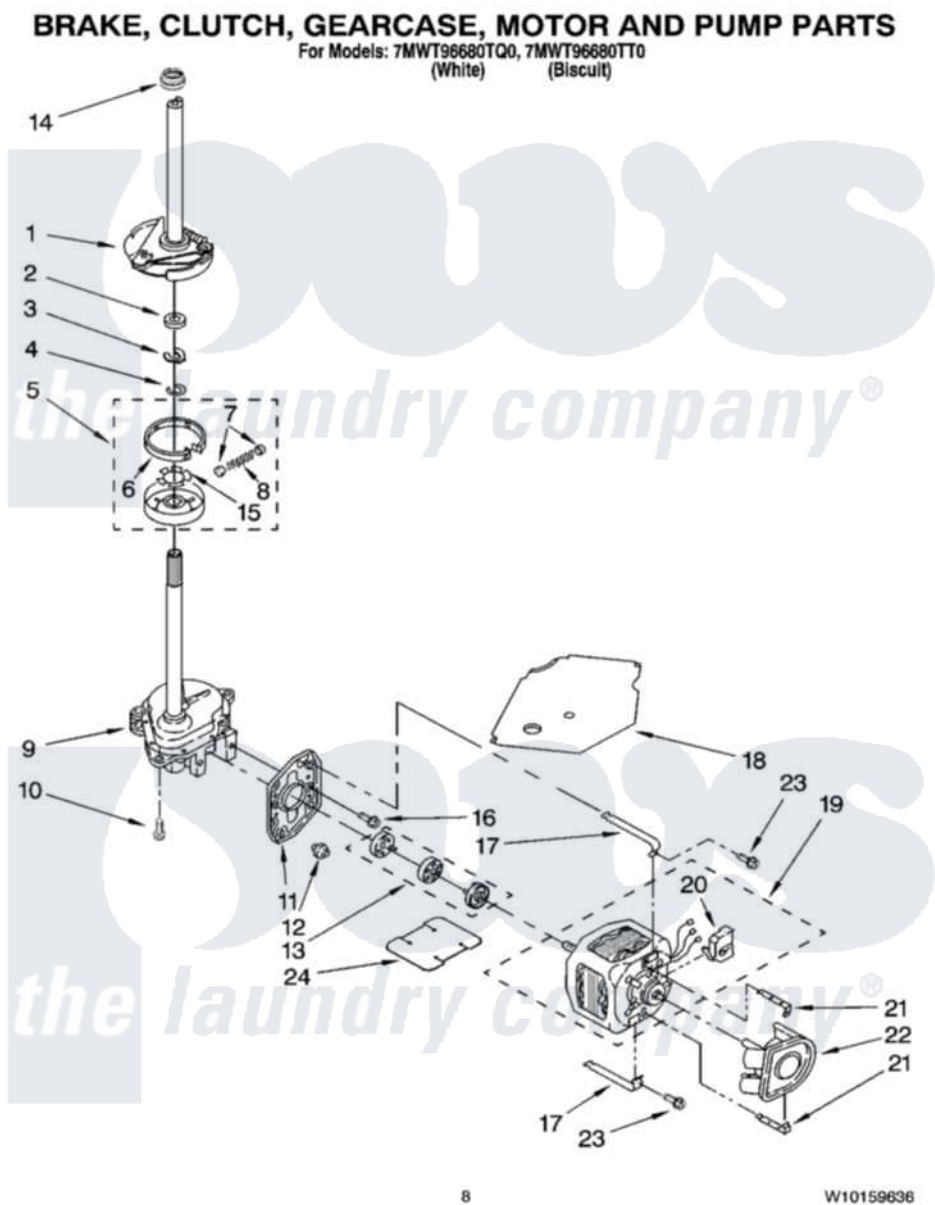

# Whirlpool 7MWT96680TQ0 05 - BRAKE, CLUTCH, GEARCASE, MOTOR AND PUMP PARTS

Whirlpool [Residential Whirlpool 7MWT96680TQ0 Washer Parts](#) Parts Diagram 05 - BRAKE, CLUTCH, GEARCASE, MOTOR AND PUMP PARTS  
Click on the part number to view part

Item	Original Part Number	Replaced By	Status	Part Description
1	388952	<a href="#">285792</a>		Basketdrive
2	<a href="#">63292</a>			Washer, Spin Tube Thrust
3	62697	<a href="#">W10080230</a>		Ring, Spin Tube Support
4	63283	<a href="#">285353</a>		Ring
5	3951311	<a href="#">285785</a>		Clutch
6	3951308	<a href="#">285790</a>		Lining
7	<a href="#">62646</a>			Cap, Clutch Spring
8	<a href="#">3946792</a>			Spring And Damper Assembly
9	8532118	<a href="#">3360629</a>		Gearcase
10	3357334	<a href="#">3400516</a>		Screw Anti-Rattle
11	<a href="#">62611</a>			Plate, Motor Mount To Gearcase
12	<a href="#">62691</a>			Grommet, Motor
13	3364003	<a href="#">285753A</a>		Coupling
14	<a href="#">8577374</a>			Seal, Centerpost

15	<a href="#">3355454</a>		Clip, Main Drive
16	<a href="#">3400516</a>		Screw Anti-Rattle
17	3349637	<a href="#">W10086010</a>	Retainer, Motor
18	<a href="#">3362089</a>		Shield, Tub To Motor
19	8528157	<a href="#">661600</a>	Motor, Main Drive
20	<a href="#">3952056</a>		Switch, Main Drive Motor
21	<a href="#">8546127</a>		Retainer, Pump
22	<a href="#">3363394</a>		Pump
23	3387485	<a href="#">273556</a>	Screw, 10-16 X 5/8
24	<a href="#">8316060</a>		Shield, Tub To Motor