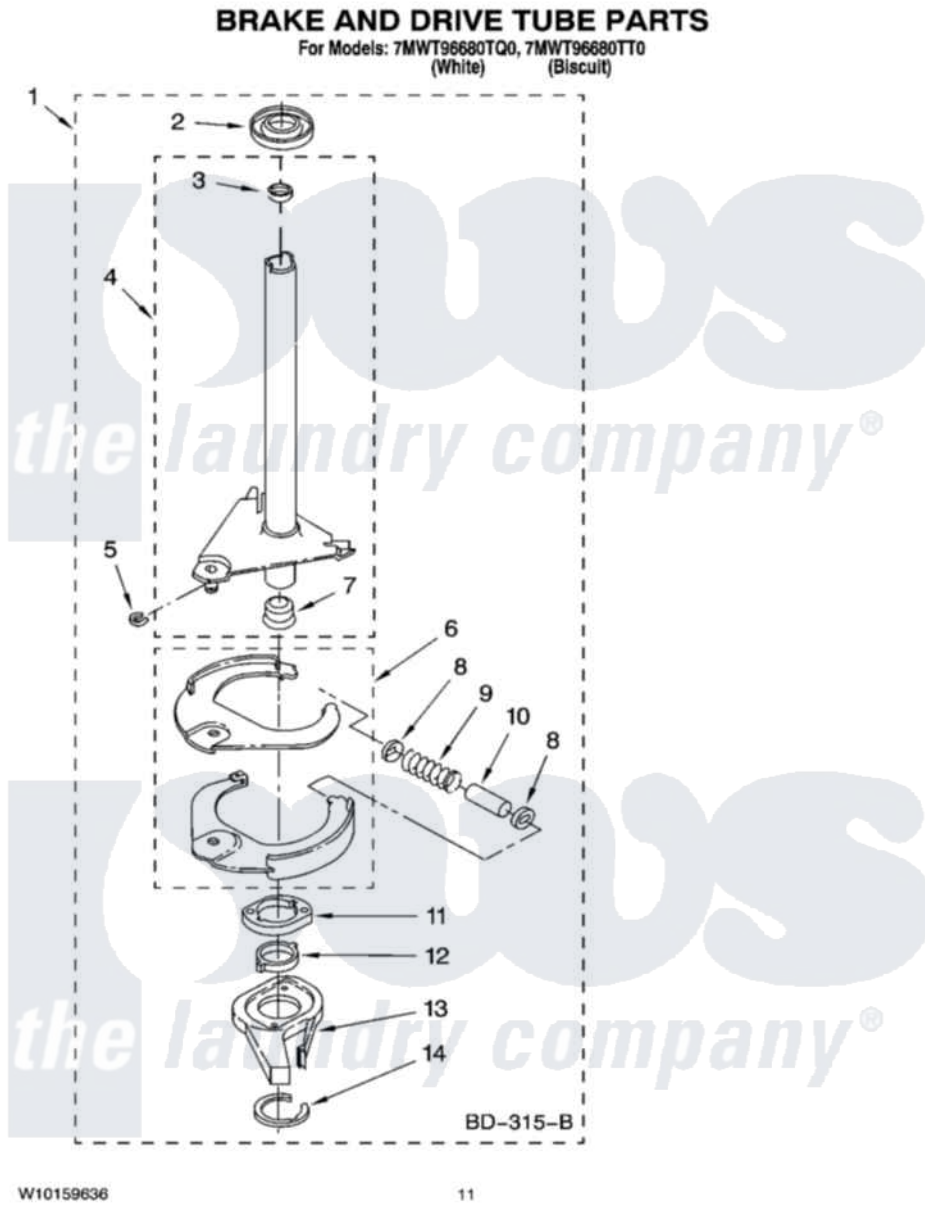

Whirlpool 7MWT96680TQ0 07 - BRAKE AND DRIVE TUBE PARTS

Whirlpool Residential Whirlpool 7MWT96680TQ0 Washer Parts Parts Diagram 07 - BRAKE AND DRIVE TUBE PARTS
Click on the part number to view part

Item	Original Part Number	Replaced By	Status	Part Description
1	388952	285792		Basketdrive
2	62658			Ring, Thrust
3	356427			Seal, Spin Pinion
4	64027	64208		Tube-Spin
5	64035	W10083190		Ring, Retaining
6	64232	285438		Shoe-Brake
7	62703	8546462		"T" Bearing, Spin Tube
8	3353956	285658		Sleeve
9	387806		Not Available	Spring, Brake
10	3355360	285658		Sleeve
11	661516	8546461		Cam, Brake Release
12	63022			Sleeve, Cam
13	64194	285790		Lining
14	90368	W10083200		Ring, Retaining
"	BLANK		Not Available	Following Parts Not Illustrated
"	285208			Lubricant