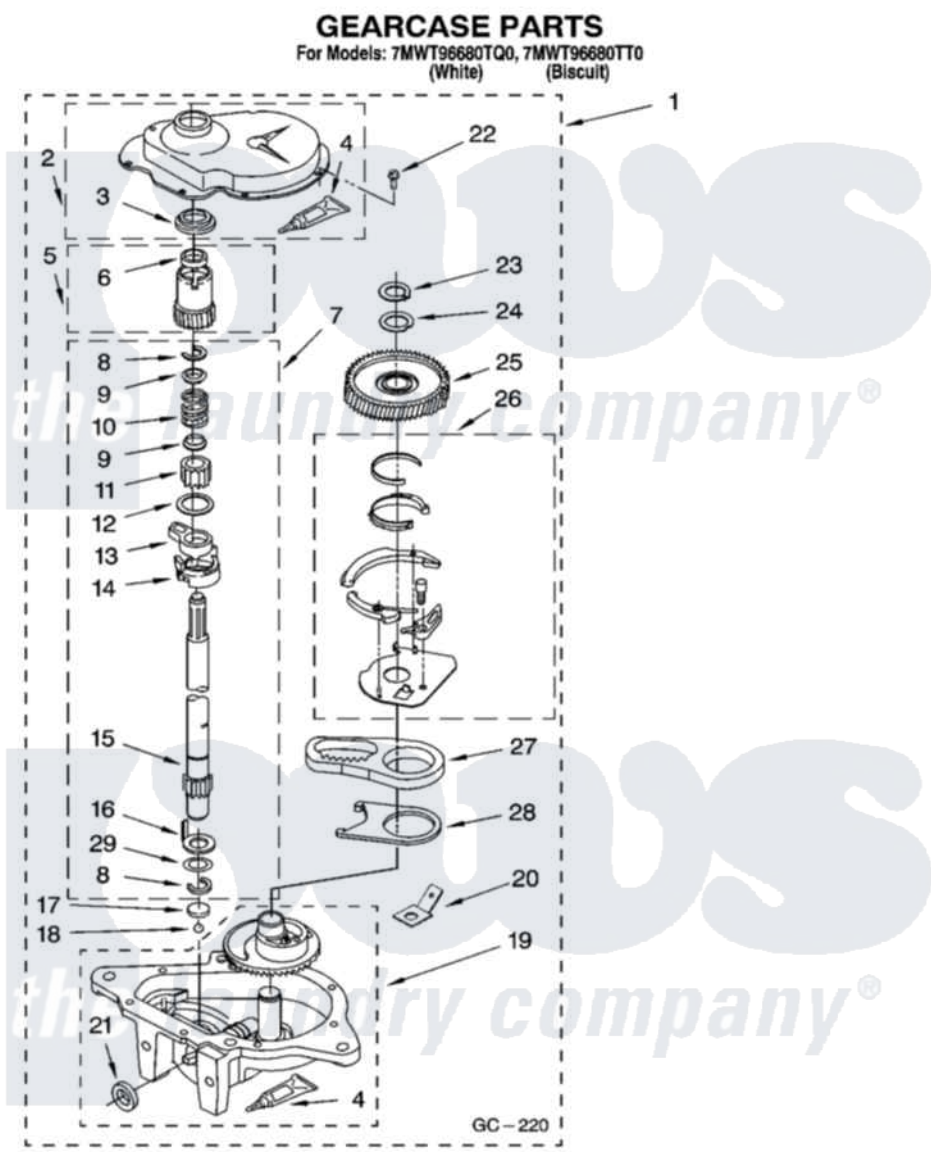

**Whirlpool 7MWT96680TQ0 08 - GEARCASE PARTS, OPTIONAL PARTS
(NOT INCLUDED)**

Whirlpool Residential Whirlpool 7MWT96680TQ0 Washer Parts Parts Diagram 08 - GEARCASE PARTS, OPTIONAL PARTS (NOT INCLUDED)

Click on the part number to view part

Item	Original Part Number	Replaced By	Status	Part Description
1	8532118	3360629		Gearcase
2	285202			Cover, Gearcase
3	3349985			Seal, Gearcase Cover
4	285195			Sealer Sealer, Gasket
5	63320	285362		Gear and Pinion
6	356427			Seal, Spin Pinion
7	389387			Shaft, Agitator
8	90369		Not Available	Ring, Retaining (2)
9	62677			Retainer, Spring
10	62676			Spring, Agitator
11	63273	285509		Shaft, Agitator
12	62619			Washer, Agitator Gear
13	62580	285206		Cam-Agitator
14	62581	285206		Cam-Agitator
15	285509			Shaft, Agitator

16	62618		Washer, Cam Thrust
17	16018	285205	Bearing
18	85529	285205	Bearing
19	389230	285515	Gearcase
20	3949116	Not Available	BLOCK TAB, TERMINAL
21	285352		Seal Kit, Thrust Plug
22	3351614		Screw, Gearcase Cover Mounting
23	3362552	285765	Ring-Retrn
24	285735	285766	Washer Kit, Thrust
25	62570	285362	Gear and Pinon
26	388253	999516	Shelf-Glas
27	3349296	8546456	Rack, Connecting
28	62621		Actuator, Shift
29	388815		Washer, Intermediate 1 3976263 Miscellaneous Parts Bag 2 3976300 Washer, Inlet Hose 3 3366913 Clamp, Hose
	72017		Paint, Touch-Up
"	4392899		Paint, Touch-Up
"	350938		Paint, Pressurized Spray B
"	350930		Paint, Pressurized Spray B
"	4392901		Paint, Pressurized Spray
"	799344		Paint, Touch-Up)
"	4392900		Paint, Bulk)
"	BLANK	Not Available	OIL
"	350572		Oil
"	BLANK	Not Available	LUBRICANT
"	285208		Lubricant
"	BLANK	Not Available	SEALER
"	285195		Sealer Sealer, Gasket
"	BLANK	Not Available	ACCESSORY PARTS
"	367031		Water System Parts
"	280129	280129A	Break-Sphn
"	280130	280130A	Adapter
"	280131	40922	Hose