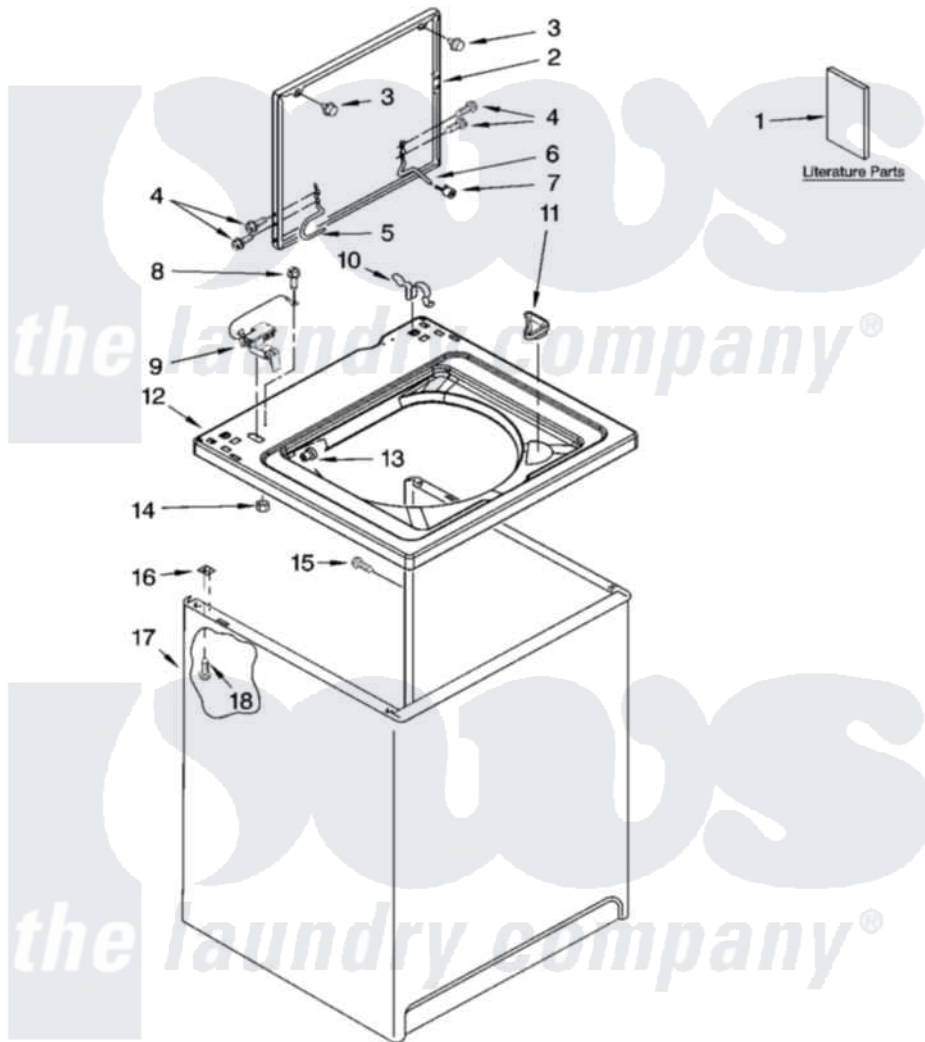

Whirlpool 7MWT96680TT0 01 - TOP AND CABINET PARTS

TOP AND CABINET PARTS

For Models: 7MWT96680TQ0, 7MWT96680TT0
(White) (Biscuit)

AUTOMATIC
WASHER

8-07 Litho in U.S.A. (dtd)

1

Part No. W10159636 Rev. A

Whirlpool [Residential Whirlpool 7MWT96680TT0 Washer Parts](#) Parts Diagram 01 - TOP AND CABINET PARTS

[Click on the part number to view part](#)

Item	Original Part Number	Replaced By	Status	Part Description
1	W10071230		Not Available	Installation Instructions
"	W10131552		Not Available	Feature Sheet
"	W10131562		Not Available	Energy Guide (Mexico)
"	8539806		Not Available	Use & Care Guide
"	8543288		Not Available	Wiring Diagram
2	8557513	3957617		Lid
"	8557514	3957618		Lid
3	9724509			Bumper, Lid
4	W10119872	W10119828		Screw, Lid Hinge Mounting
5	8318088			Hinge, Lid
6	54583			Hinge, Lid
7	19119			Bumper, Lid Hinge
8	3351614			Screw, Gearcase Cover Mounting
9	8318084			Switch, Lid
10	62780			Clip, Top And Cabinet And Rear Panel

11	3362952		Dispenser, Bleach
12	8559483		Top
"	8567424		Top
13	21258		Bearing, Lid Hinge
14	8533959	680762	Nut
15	3357011	308685	Side Trim)
16	62750		Spacer, Cabinet To Top (4)
17	63424		Cabinet
"	3954357		Cabinet
18	3390631		Screw, 10-16 X 3/8