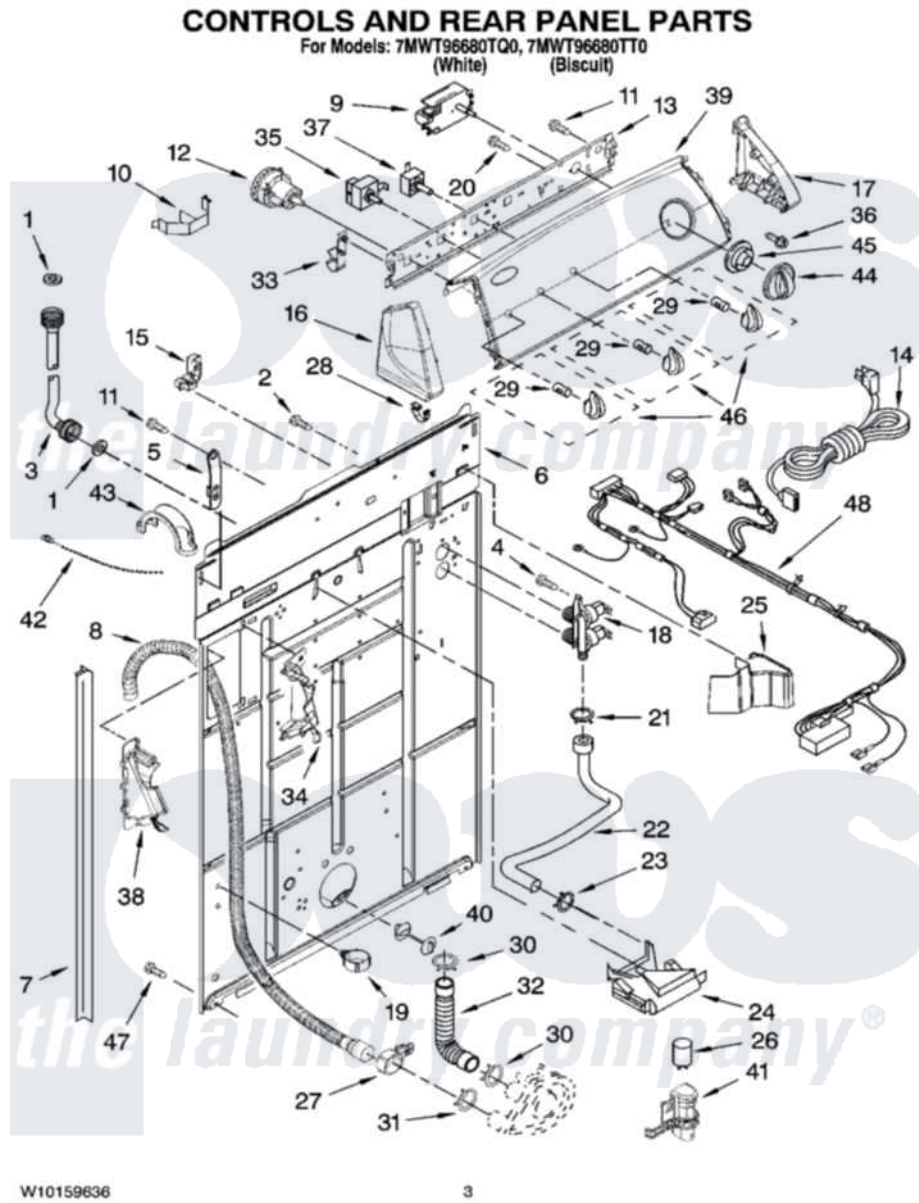

Whirlpool 7MWT96680TT0 02 - CONTROLS AND REAR PANEL PARTS

Whirlpool [Residential Whirlpool 7MWT96680TT0 Washer Parts](#) Parts Diagram 02 - CONTROLS AND REAR PANEL PARTS

[Click on the part number to view part](#)

Item	Original Part Number	Replaced By	Status	Part Description
1	3976300	16123		Washer Inlet-Hose Miscellaneous Parts Must be Ordered Separately.
2	3351614			Screw, Gearcase Cover Mounting
3	8571377	89503		Hose-Inlet
"	8571378	89503		Hose-Inlet
4	9740848			Screw, Mixing Valve Mounting
5	8568314			Strap, Console
6	8318015			Panel, Rear
7	62747			Pad, Rear Panel
8	W10122138	W10096921		Drain Hose Assembly
9	3949208			Timer, Control
10	8055003			Clip, Harness And Pressure Switch
11	90767			Screw, 8A X 3/8 HeX Washer Head Tapping
12	3366847	W10337780		Switch-WL

13	8566003		Bracket, Control
14	W10115689		Cord, Power
15	3952821	285777	Relief-Str
16	8565957		Cap, End
"	8565958		Cap, End
17	8565954		Cap, End
"	8565955		Cap, End
18	3952164	285805	Valve-Inlet
19	8541667		Clamp, Hose
20	3400073		Screw, Ground
21	301958	596669	Clamp, Manifold
22	8541607	3357328	Hose, Vacuum Break
23	370450	596669	Clamp, Manifold
24	387606	3360977	Break-Vac
25	8314879		Shield, Inlet Valve
26	8572717		Capacitor, Motor Start
27	8541668		Clamp, Hose
28	8312709		Clip-Console
29	8536939		Clip, Knob
30	3363366	616099	Clamp
31	8317496	285655	Clamp, Hose
32	3951449	285871	Hose
33	8317975		Restraint, Harness
34	8541669		Bucket, Drain Hose
35	661612	W10168256	Switch, Water Temperature
36	3400818		Screw, Timer Mounting
37	3949187	W10168262	Switch, Rotary
38	8541658		Bucket, Drain Hose
39	8543015		Panel, Console
"	8543016		Panel, Console
40	8519200		Support, Rear Panel
41	8318046		Clip, Capacitor
42	3347868	W10339879	Tie, Cable
43	8577378		U-Bend, Drain Hose
44	8566022		Knob, Timer
"	8566025		Knob, Timer
45	8566018		Dial,
46	8565944		Knob, Control
"	8565947		Knob, Control
47	62863	3390631	Screw, 10-16 X 3/8
48	3956729		Harness, Wiring