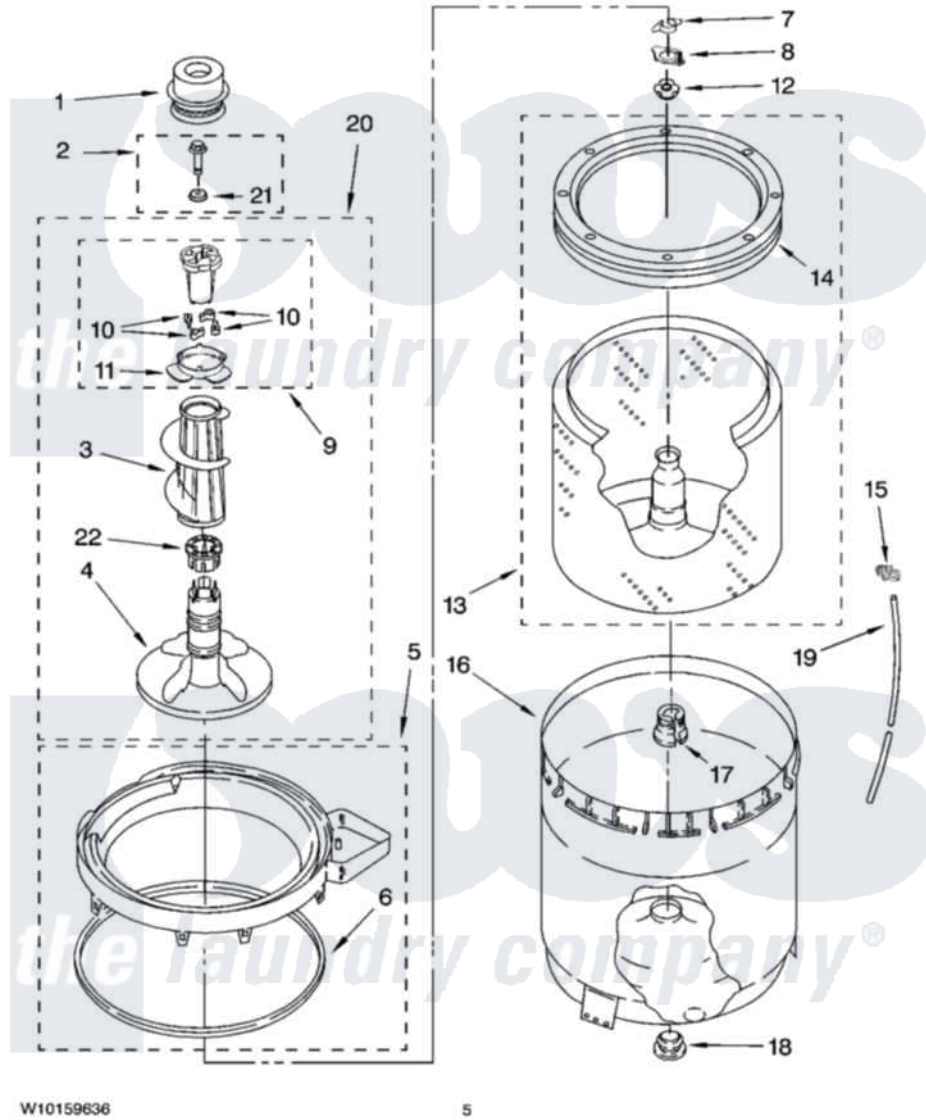

Whirlpool 7MWT96680TT0 03 - AGITATOR, BASKET AND TUB PARTS

AGITATOR, BASKET AND TUB PARTS

For Models: 7MWT96680TQ0, 7MWT96680TT0
(White) (Biscuit)

W10159636

5

Whirlpool [Residential Whirlpool 7MWT96680TT0 Washer Parts](#) Parts Diagram 03 - AGITATOR, BASKET AND TUB PARTS

[Click on the part number to view part](#)

Item	Original Part Number	Replaced By	Status	Part Description
1	8533252			Dispenser, Fabric Softener
2	358237			Screw And Washer
3	389141	3360824		Auger, Agitator
4	389386			Agitator
5	8528150	W10445870		Ring-Tub
6	3976308			Gasket, Tub Ring
7	3354845			Clip, Agitator
8	8543666			Washer, Agitator
9	3363662	285748		Cam-Agitator
10	3366877	80040		Dog-Agitator
11	3363661			Bearing, Driven Cam
12	21366			Nut, Spanner
13	8526017	W10389329		Clothes Container, Assembly
14	8519788	387240		Ring, Balance
15	2219077			Clip, Pressure Switch Hose
16	63849			Strain Relief, Power Cord

17	389140		Tub Block, Basket Drive
18	383727		Gasket, Centerpodt
19	3347780	353244	Hose, Pressure Switch
20	3347674	285727	Agitator
21	3949550		Washer
22	3350389	285587	Washer