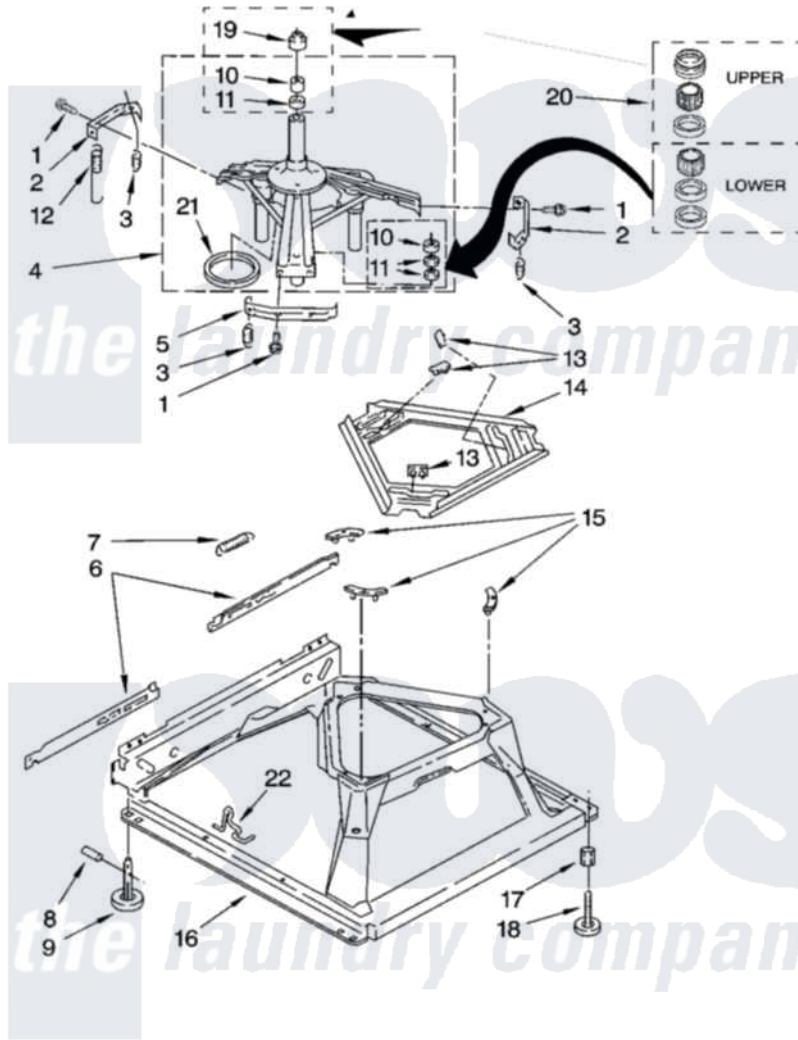

# Whirlpool 7MWT96680TT0 04 - MACHINE BASE PARTS

## MACHINE BASE PARTS

For Models: 7MWT96680TQ0, 7MWT96680TT0  
(White) (Biscuit)

W10159636

7

Whirlpool [Residential Whirlpool 7MWT96680TT0 Washer Parts](#) Parts Diagram 04 - MACHINE BASE PARTS  
Click on the part number to view part

Item	Original Part Number	Replaced By	Status	Part Description
1	<a href="#">3400076</a>			Screw, Bracket Mounting
2	<a href="#">64067</a>			Bracket, Spring Outer
3	<a href="#">63907</a>			Spring, Suspension
4	8575214	<a href="#">280184</a>		Support
5	<a href="#">64065</a>			Bracket, Spring Outer
6	<a href="#">63466</a>			Link, Leveling Mechanism
7	62597	<a href="#">8316845</a>		Spring
8	<a href="#">62837</a>			Pin, Knurled
9	62596	<a href="#">285244</a>		Feet-Leveling
10	<a href="#">8546455</a>			Bearing, Centerpost
11	357409	<a href="#">359449</a>		Seal, Agitator Shaft
12	388492	<a href="#">W10250667</a>		Spring, Counterweight
13	62568	<a href="#">285219</a>		Pad
14	<a href="#">3946509</a>			Plate, Suspension
15	3363660	<a href="#">285744</a>		Pad
16	3946512	<a href="#">285771</a>		Base

17	<a href="#">3359452</a>	Nut, Lock
18	<a href="#">W10001130</a>	Foot, Leveling
19	<a href="#">8577376</a>	Seal, Centerpost
20	<a href="#">285203</a>	Centerpost Bearing Kit
21	<a href="#">63134</a>	Ring, Sound Deadening
22	63806	<a href="#">W10145155</a> Retainer, Suspension Spring