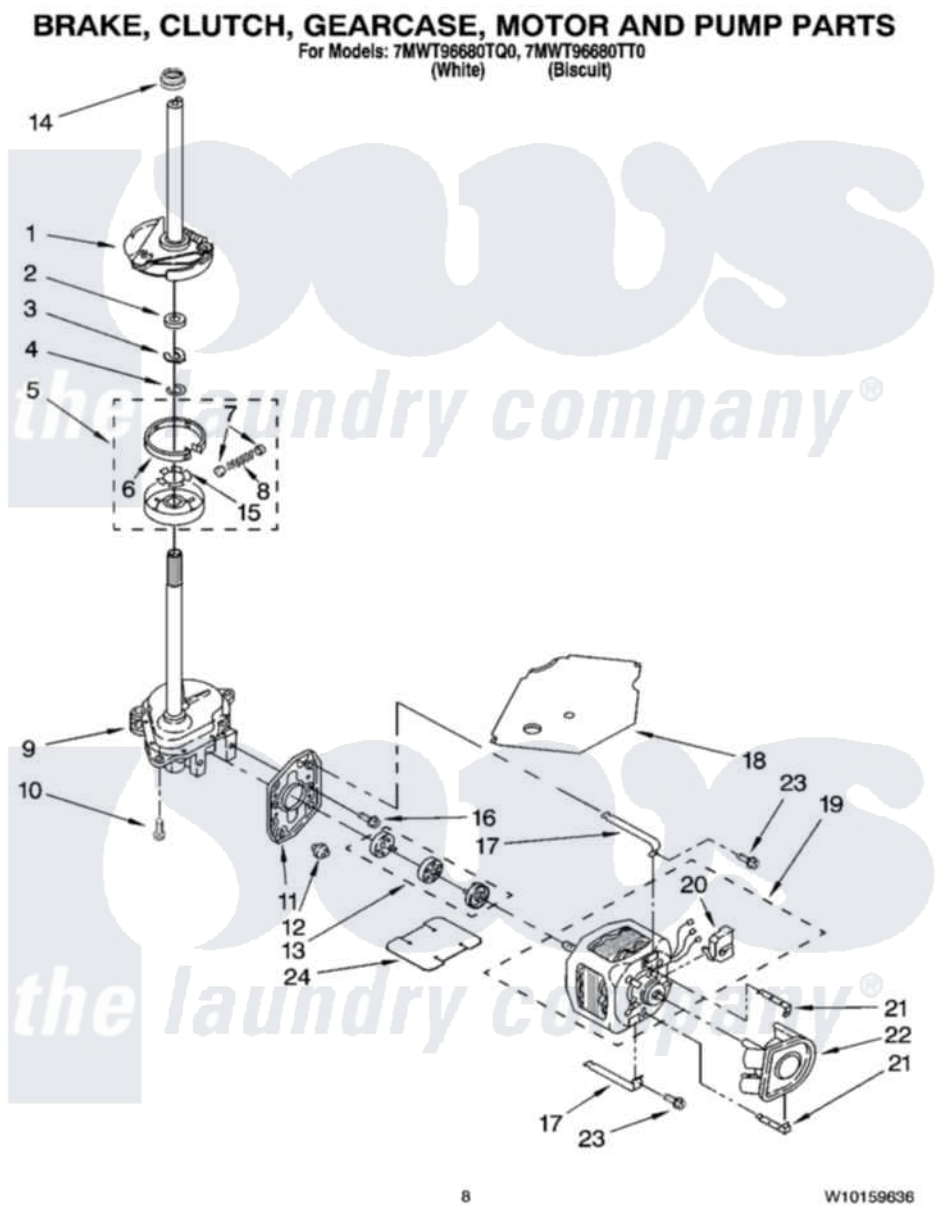

Whirlpool 7MWT96680TT0 05 - BRAKE, CLUTCH, GEARCASE, MOTOR AND PUMP PARTS

Whirlpool [Residential Whirlpool 7MWT96680TT0 Washer Parts](#) Parts Diagram 05 - BRAKE, CLUTCH, GEARCASE, MOTOR AND PUMP PARTS
Click on the part number to view part

Item	Original Part Number	Replaced By	Status	Part Description
1	388952	285792		Basketdrive
2	63292			Washer, Spin Tube Thrust
3	62697	W10080230		Ring, Spin Tube Support
4	63283	285353		Ring
5	3951311	285785		Clutch
6	3951308	285790		Lining
7	62646			Cap, Clutch Spring
8	3946792			Spring And Damper Assembly
9	8532118	3360629		Gearcase
10	3357334	3400516		Screw Anti-Rattle
11	62611			Plate, Motor Mount To Gearcase
12	62691			Grommet, Motor
13	3364003	285753A		Coupling
14	8577374			Seal, Centerpost

15	3355454		Clip, Main Drive
16	3400516		Screw Anti-Rattle
17	3349637	W10086010	Retainer, Motor
18	3362089		Shield, Tub To Motor
19	8528157	661600	Motor, Main Drive
20	3952056		Switch, Main Drive Motor
21	8546127		Retainer, Pump
22	3363394		Pump
23	3387485	273556	Screw, 10-16 X 5/8
24	8316060		Shield, Tub To Motor