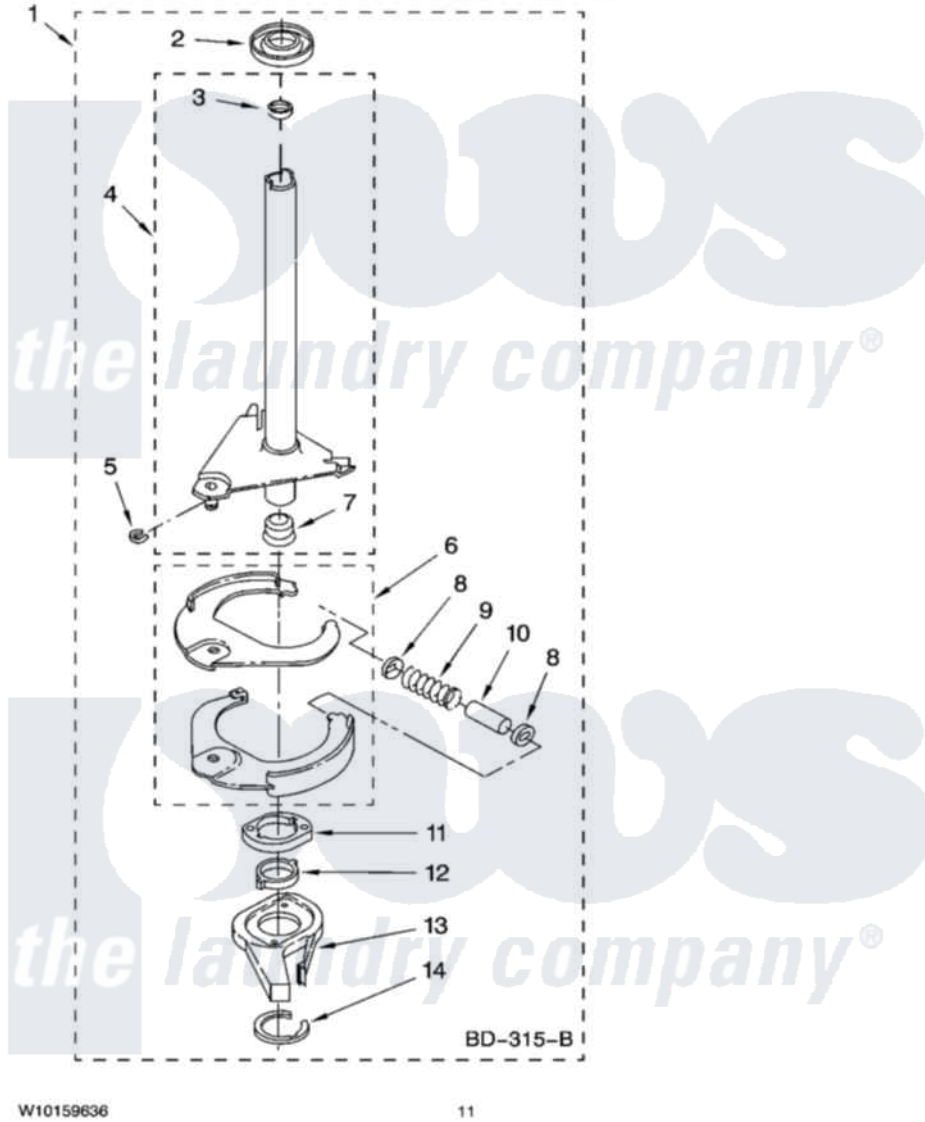

# Whirlpool 7MWT96680TT0 07 - BRAKE AND DRIVE TUBE PARTS

## BRAKE AND DRIVE TUBE PARTS

For Models: 7MWT96680TQ0, 7MWT96680TT0  
(White) (Biscuit)

W10159636

11

Whirlpool [Residential Whirlpool 7MWT96680TT0 Washer Parts](#) Parts Diagram 07 - BRAKE AND DRIVE TUBE PARTS  
Click on the part number to view part

Item	Original Part Number	Replaced By	Status	Part Description
1	388952	<a href="#">285792</a>		Basketdrive
2	<a href="#">62658</a>			Ring, Thrust
3	<a href="#">356427</a>			Seal, Spin Pinion
4	64027	<a href="#">64208</a>		Tube-Spin
5	64035	<a href="#">W10083190</a>		Ring, Retaining
6	64232	<a href="#">285438</a>		Shoe-Brake
7	62703	<a href="#">8546462</a>		"T" Bearing, Spin Tube
8	3353956	<a href="#">285658</a>		Sleeve
9	387806		Not Available	Spring, Brake
10	3355360	<a href="#">285658</a>		Sleeve
11	661516	<a href="#">8546461</a>		Cam, Brake Release
12	<a href="#">63022</a>			Sleeve, Cam
13	64194	<a href="#">285790</a>		Lining
14	90368	<a href="#">W10083200</a>		Ring, Retaining
"	BLANK		Not Available	Following Parts Not Illustrated
"	<a href="#">285208</a>			Lubricant