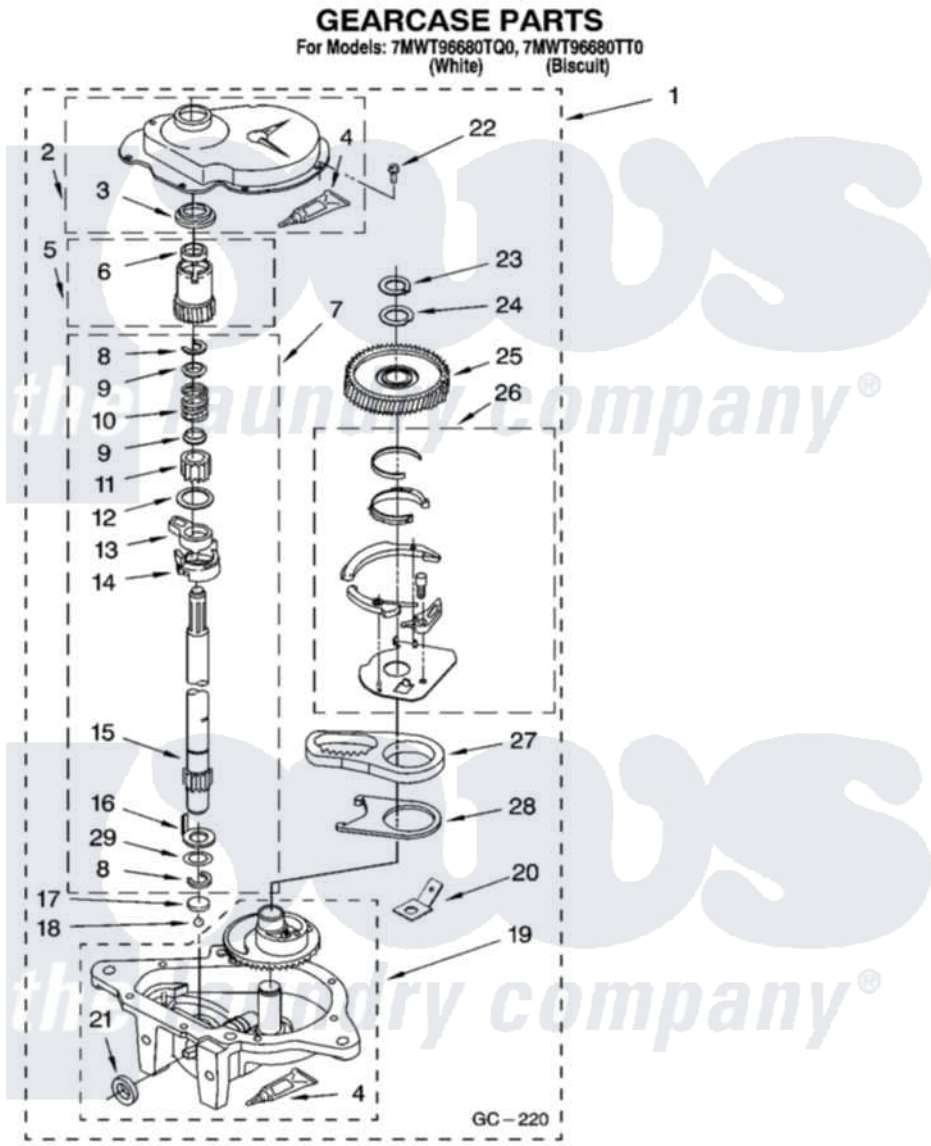

**Whirlpool 7MWT96680TT0 08 - GEARCASE PARTS, OPTIONAL PARTS
(NOT INCLUDED)**

Whirlpool Residential Whirlpool 7MWT96680TT0 Washer Parts Parts Diagram 08 - GEARCASE PARTS, OPTIONAL PARTS (NOT INCLUDED)

Click on the part number to view part

Item	Original Part Number	Replaced By	Status	Part Description
1	8532118	3360629		Gearcase
2	285202			Cover, Gearcase
3	3349985			Seal, Gearcase Cover
4	285195			Sealer Sealer, Gasket
5	63320	285362		Gear and Pinion
6	356427			Seal, Spin Pinion
7	389387			Shaft, Agitator
8	90369		Not Available	Ring, Retaining (2)
9	62677			Retainer, Spring
10	62676			Spring, Agitator
11	63273	285509		Shaft, Agitator
12	62619			Washer, Agitator Gear
13	62580	285206		Cam-Agitator
14	62581	285206		Cam-Agitator
15	285509			Shaft, Agitator

16	62618		Washer, Cam Thrust
17	16018	285205	Bearing
18	85529	285205	Bearing
19	389230	285515	Gearcase
20	3949116	Not Available	BLOCK TAB, TERMINAL
21	285352		Seal Kit, Thrust Plug
22	3351614		Screw, Gearcase Cover Mounting
23	3362552	285765	Ring-Retrn
24	285735	285766	Washer Kit, Thrust
25	62570	285362	Gear and Pinon
26	388253	999516	Shelf-Glas
27	3349296	8546456	Rack, Connecting
28	62621		Actuator, Shift
29	388815		Washer, Intermediate 1 3976263 Miscellaneous Parts Bag 2 3976300 Washer, Inlet Hose 3 3366913 Clamp, Hose
	72017		Paint, Touch-Up
"	4392899		Paint, Touch-Up
"	350938		Paint, Pressurized Spray B
"	350930		Paint, Pressurized Spray B
"	4392901		Paint, Pressurized Spray
"	799344		Paint, Touch-Up)
"	4392900		Paint, Bulk)
"	BLANK	Not Available	OIL
"	350572		Oil
"	BLANK	Not Available	LUBRICANT
"	285208		Lubricant
"	BLANK	Not Available	SEALER
"	285195		Sealer Sealer, Gasket
"	BLANK	Not Available	ACCESSORY PARTS
"	367031		Water System Parts
"	280129	280129A	Break-Sphn
"	280130	280130A	Adapter
"	280131	40922	Hose