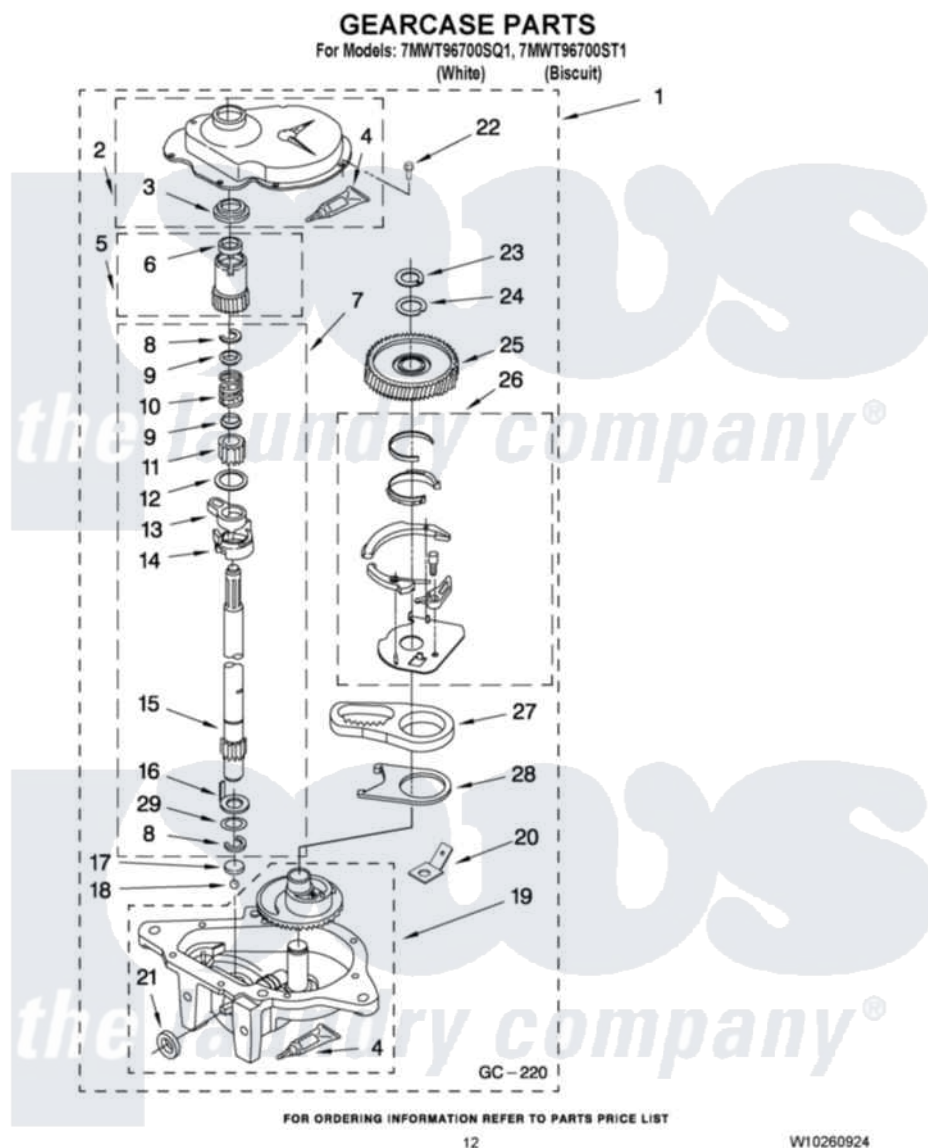

Whirlpool 7MWT96700SQ1 08 - GEARCASE PARTS

Whirlpool [Residential Whirlpool 7MWT96700SQ1 Washer Parts](#) Parts Diagram 08 - GEARCASE PARTS
Click on the part number to view part

Item	Original Part Number	Replaced By	Status	Part Description
1	8532118	3360629		Gearcase
2	285202			Cover, Gearcase
3	3349985			Seal, Gearcase Cover
4	285195			Sealer Sealer, Gasket
5	63320	285362		Gear and Pinion
6	356427			Seal, Spin Pinion
7	389387			Shaft, Agitator
8	90369		Not Available	Ring, Retaining (2)
9	62677			Retainer, Spring
10	62676			Spring, Agitator
11	63273	285509		Shaft, Agitator
12	62619			Washer, Agitator Gear
13	62580	285206		Cam-Agitator
14	62581	285206		Cam-Agitator
15	285509			Shaft, Agitator
16	62618			Washer, Cam Thrust

17	16018	285205	Bearing
18	85529	285205	Bearing
19	389230	285515	Gearcase
20	3949116	Not Available	BLOCK TAB, TERMINAL
21	285352		Seal Kit, Thrust Plug
22	3351614		Screw, Gearcase Cover Mounting
23	3362552	285765	Ring-Retrn
24	285735	285766	Washer Kit, Thrust
25	62570	285362	Gear and Pinon
26	388253	999516	Shelf-Glas
27	3349296	8546456	Rack, Connecting
28	62621		Actuator, Shift
29	388815		Washer, Intermediate 1 3976263 Miscellaneous Parts Bag 2 3976300 Washer, Inlet Hose 3 3366913 Clamp, Hose