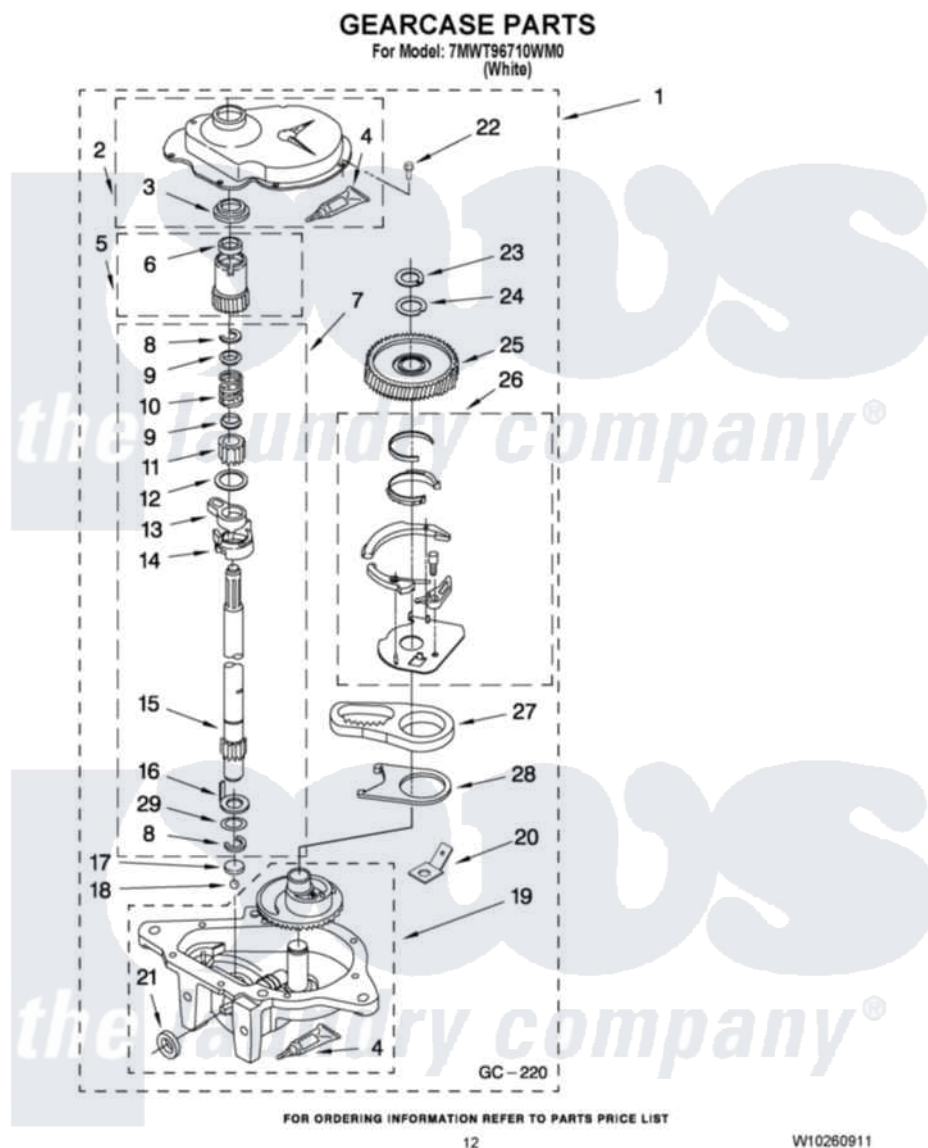

Whirlpool 7MWT96710WM0 08 - GEARCASE PARTS

Whirlpool [Residential Whirlpool 7MWT96710WM0 Washer Parts](#) Parts Diagram 08 - GEARCASE PARTS
Click on the part number to view part

Item	Original Part Number	Replaced By	Status	Part Description
1	8532118	3360629		Gearcase
2	285202			Cover, Gearcase
3	3349985			Seal, Gearcase Cover
4	285195			Sealer Sealer, Gasket
5	63320	285362		Gear and Pinion
6	356427			Seal, Spin Pinion
7	389387			Shaft, Agitator
8	90369		Not Available	Ring, Retaining (2)
9	62677			Retainer, Spring
10	62676			Spring, Agitator
11	63273	285509		Shaft, Agitator
12	62619			Washer, Agitator Gear
13	62580	285206		Cam-Agitator
14	62581	285206		Cam-Agitator
15	285509			Shaft, Agitator
16	62618			Washer, Cam Thrust

17	16018	285205	Bearing
18	85529	285205	Bearing
19	389230	285515	Gearcase
20	3949116	Not Available	BLOCK TAB, TERMINAL
21	285352		Seal Kit, Thrust Plug
22	3351614		Screw, Gearcase Cover Mounting
23	3362552	285765	Ring-Retrn
24	285735	285766	Washer Kit, Thrust
25	62570	285362	Gear and Pinon
26	388253	999516	Shelf-Glas
27	3349296	8546456	Rack, Connecting
28	62621		Actuator, Shift
29	388815		Washer, Intermediate 1 3976263 Miscellaneous Parts Bag 2 3976300 Washer, Inlet Hose 3 3366913 Clamp, Hose